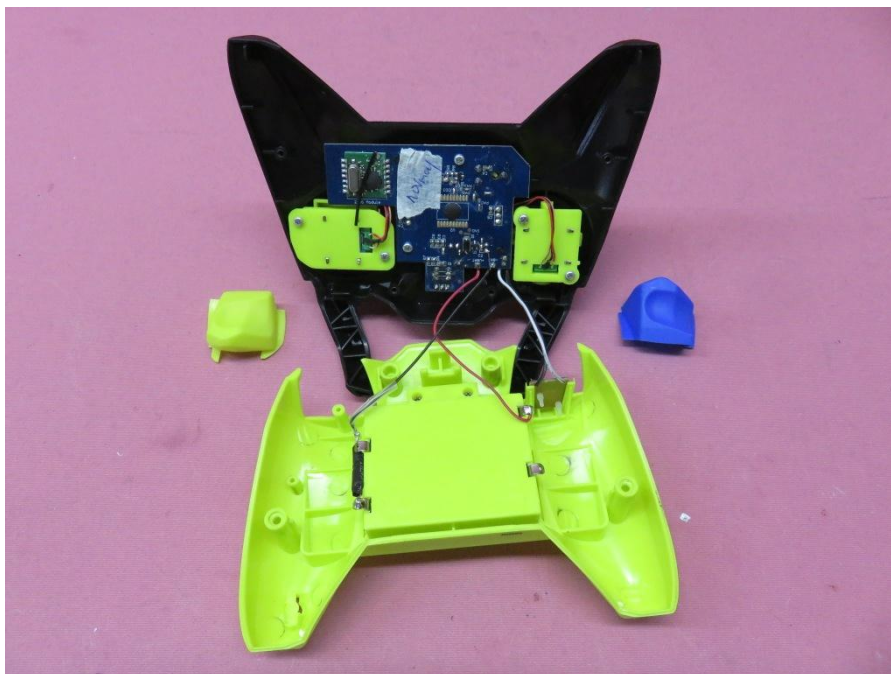

# INTERTEK TESTING SERVICE

---

Report No.: 16060910HKG-001

## Equipment Photographs

Model: 44591

(Internal)

---

FCC ID: PQN44591TX2G4  
IC ID: 4438B-44591TX2G4