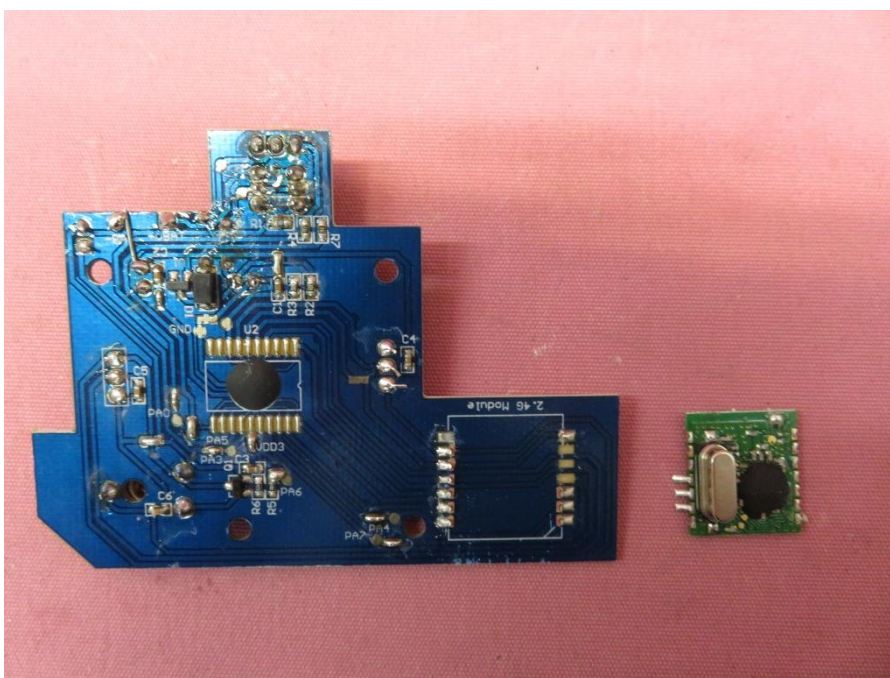

INTERTEK TESTING SERVICE

Report No.: 16060910HKG-001

Equipment Photographs

Model : 44591

(Internal)

FCC ID: PQN44591TX2G4
IC ID: 4438B-44591TX2G4