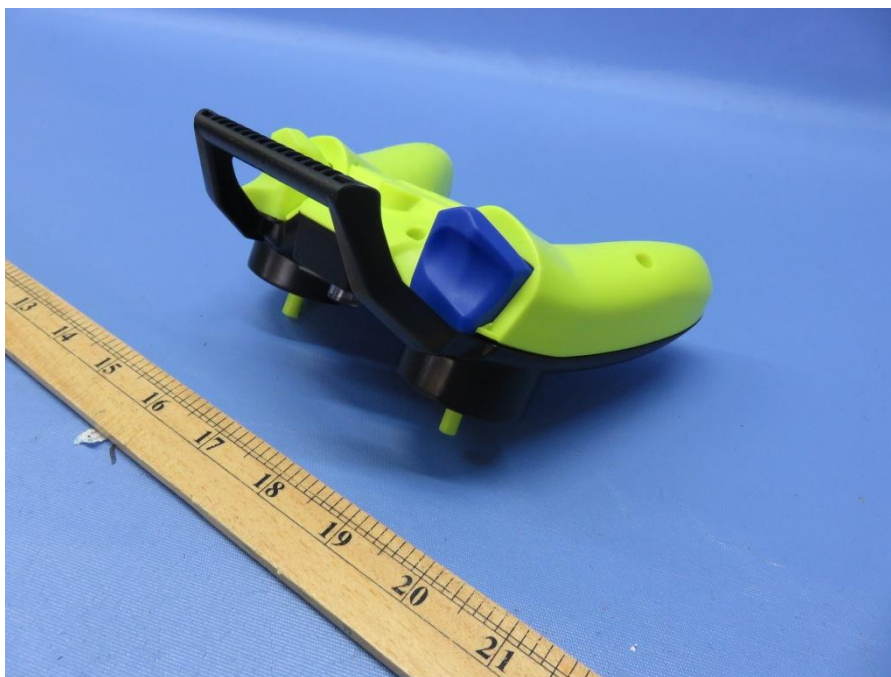

INTERTEK TESTING SERVICE

Report No.: 16030910HKG-001

Equipment Photographs

Model : 44591

(External)

FCC ID: **PQN44591TX2G4**
IC ID: **4438B-44591TX2G4**