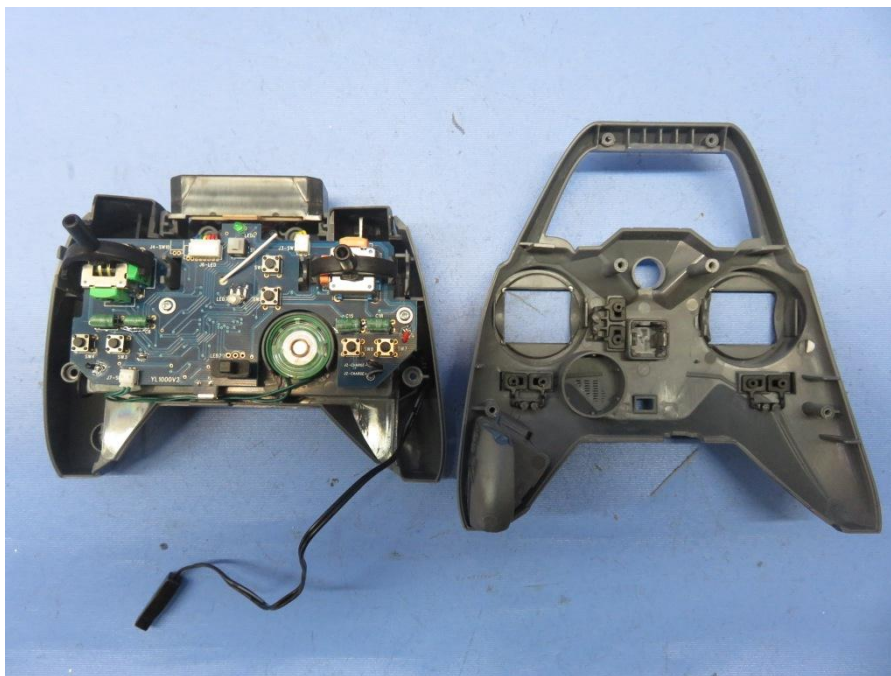

INTERTEK TESTING SERVICE

Report No.: 16041838HKG-001

Equipment Photographs

Model : 44583BTX

(Internal)

FCC ID: **PQN44583BTX2G4**
IC: **4438B-44583BTX**

INTERTEK TESTING SERVICE

Report No.: 16041838HKG-001

Equipment Photographs

Model : 44583BTX

(Internal)

FCC ID: PQN44583BTX2G4
IC: 4438B-44583BTX

INTERTEK TESTING SERVICE

Report No.: 16041838HKG-001

Equipment Photographs

Model : 44583BTX

(Internal)

FCC ID: PQN44583BTX2G4
IC: 4438B-44583BTX

INTERTEK TESTING SERVICE

Report No.: 16041838HKG-001

Equipment Photographs

Model : 44583BTX

(Internal)

FCC ID: PQN44583BTX2G4
IC: 4438B-44583BTX