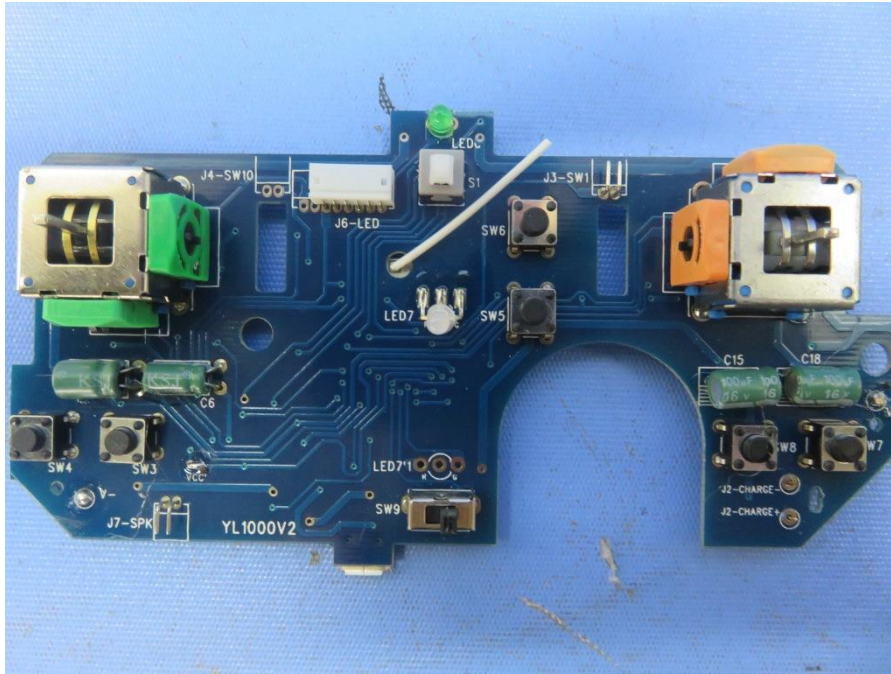

INTERTEK TESTING SERVICE

Report No.: 16041838HKG-001

Equipment Photographs

Model : 44583BTX

(Internal)

FCC ID: **PQN44583BTX2G4**
IC: **4438B-44583BTX**

INTERTEK TESTING SERVICE

Report No.: 16041838HKG-001

Equipment Photographs

Model : 44583BTX

(Internal)

FCC ID: PQN44583BTX2G4
IC: 4438B-44583BTX

INTERTEK TESTING SERVICE

Report No.: 16041838HKG-001

Equipment Photographs

Model : 44583BTX

(Internal)

FCC ID: PQN44583BTX2G4
IC: 4438B-44583BTX

INTERTEK TESTING SERVICE

Report No.: 16041838HKG-001

Equipment Photographs

Model : 44583BTX

(Internal)

FCC ID: PQN44583BTX2G4
IC: 4438B-44583BTX