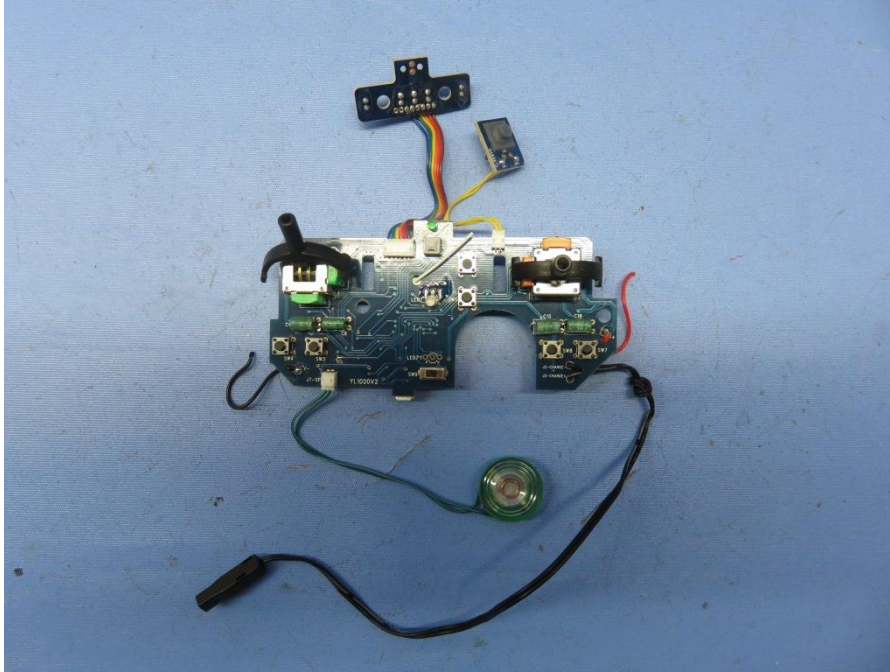

INTERTEK TESTING SERVICE

Report No.: 16041838HKG-001

Equipment Photographs

Model : 44583BTX

(Internal)

FCC ID: **PQN44583BTX2G4**
IC: **4438B-44583BTX**

INTERTEK TESTING SERVICE

Report No.: 16041838HKG-001

Equipment Photographs

Model : 44583BTX

(Internal)

FCC ID: PQN44583BTX2G4
IC: 4438B-44583BTX

INTERTEK TESTING SERVICE

Report No.: 16041838HKG-001

Equipment Photographs

Model : 44583BTX

(Internal)

FCC ID: PQN44583BTX2G4
IC: 4438B-44583BTX

INTERTEK TESTING SERVICE

Report No.: 16041838HKG-001

Equipment Photographs

Model : 44583BTX

(Internal)

FCC ID: PQN44583BTX2G4
IC: 4438B-44583BTX