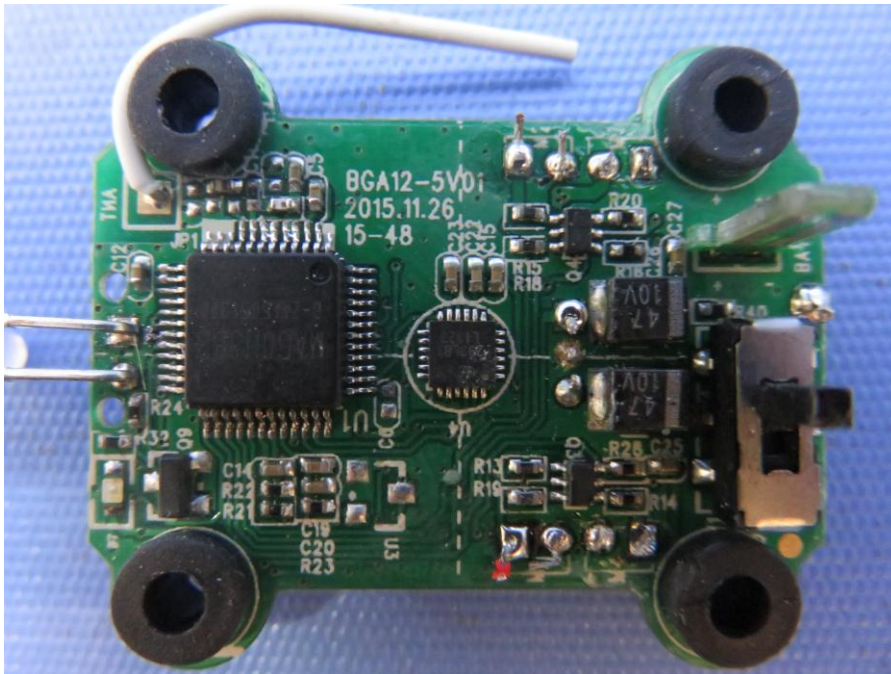

INTERTEK TESTING SERVICE

Report No.: 16041838HKG-001

Equipment Photographs

Model : 44583BRX

(Internal)

FCC ID: PQN44583BRX2G4
IC: 4438B-44583BRX

INTERTEK TESTING SERVICE

Report No.: 16041838HKG-001

Equipment Photographs

Model : 44583BRX

(Internal)

FCC ID: PQN44583BRX2G4
IC: 4438B-44583BRX