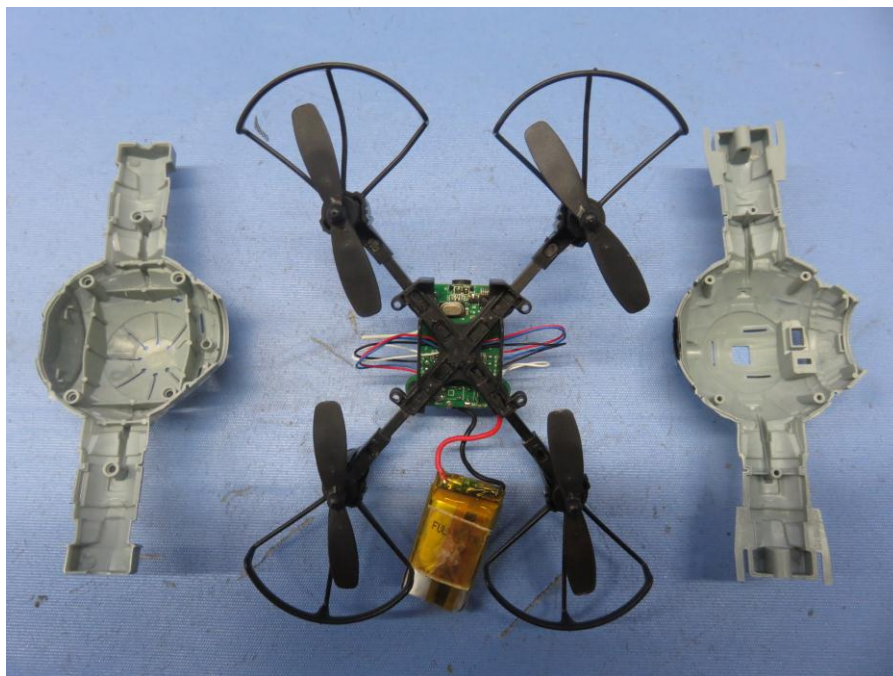

INTERTEK TESTING SERVICE

Report No.: 16041838HKG-001

Equipment Photographs

Model : 44583BRX

(Internal)

FCC ID: PQN44583BRX2G4
IC: 4438B-44583BRX

INTERTEK TESTING SERVICE

Report No.: 16041838HKG-001

Equipment Photographs

Model : 44583BRX

(Internal)

FCC ID: PQN44583BRX2G4
IC: 4438B-44583BRX