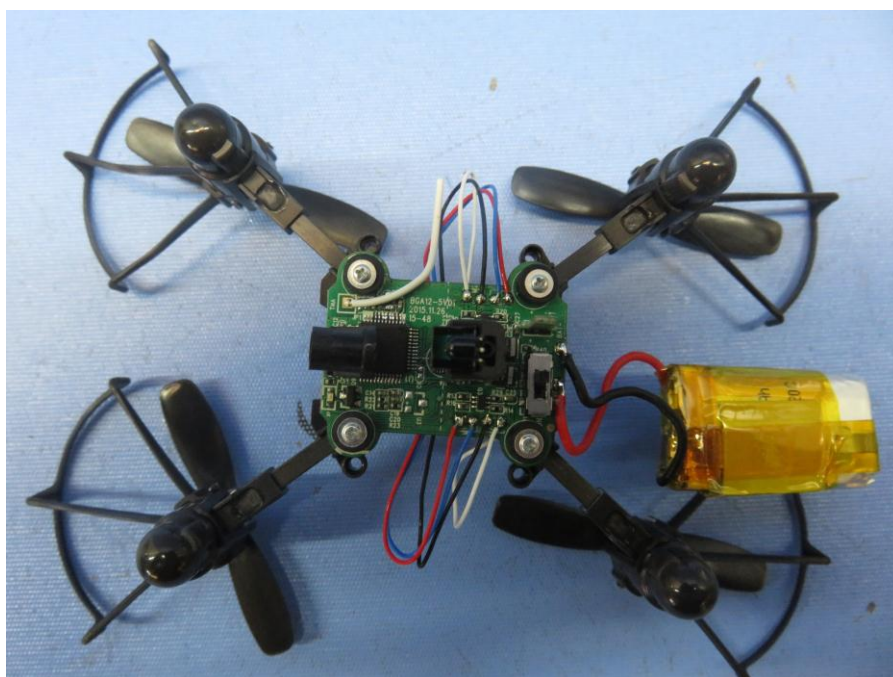

INTERTEK TESTING SERVICE

Report No.: 16041838HKG-001

Equipment Photographs

Model : 44583BRX

(Internal)

FCC ID: PQN44583BRX2G4
IC: 4438B-44583BRX

INTERTEK TESTING SERVICE

Report No.: 16041838HKG-001

Equipment Photographs

Model : 44583BRX

(Internal)

FCC ID: PQN44583BRX2G4
IC: 4438B-44583BRX