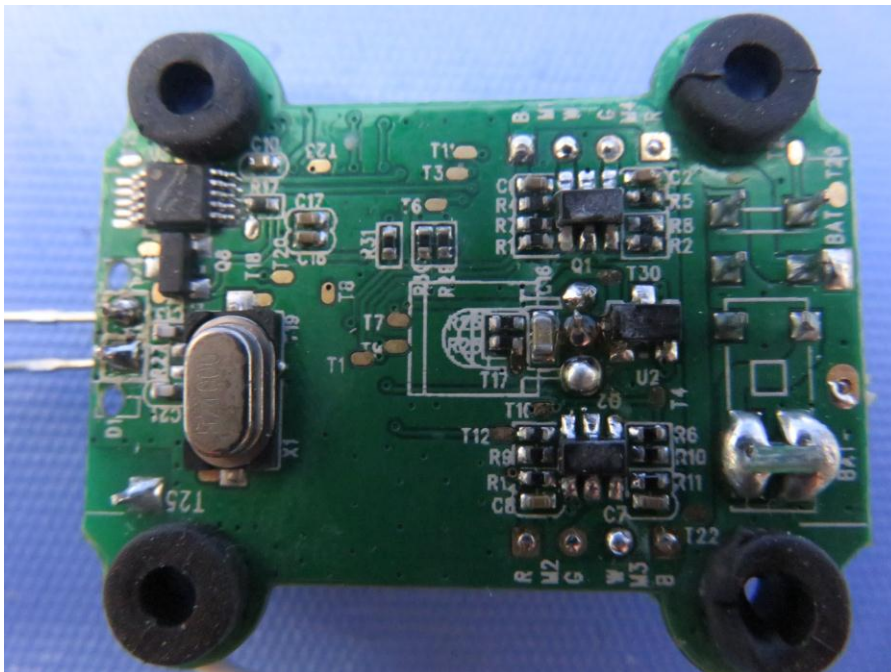

INTERTEK TESTING SERVICE

Report No.: 16041838HKG-001

Equipment Photographs

Model : 44583BRX

(Internal)

FCC ID: PQN44583BRX2G4
IC: 4438B-44583BRX

INTERTEK TESTING SERVICE

Report No.: 16041838HKG-001

Equipment Photographs

Model : 44583BRX

(Internal)

FCC ID: PQN44583BRX2G4
IC: 4438B-44583BRX