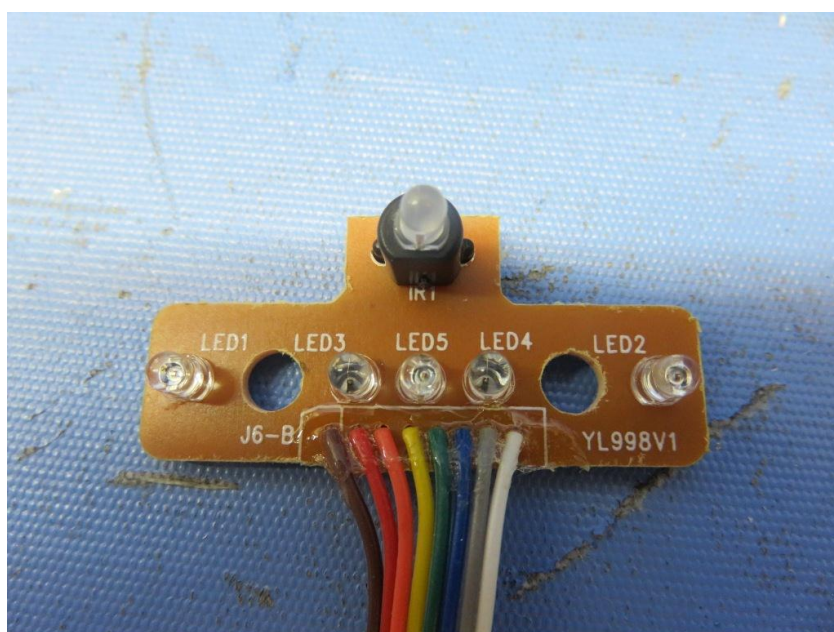

INTERTEK TESTING SERVICE

Report No.: 16041836HKG-001

Equipment Photographs

Model : 44583ATX

(Internal)