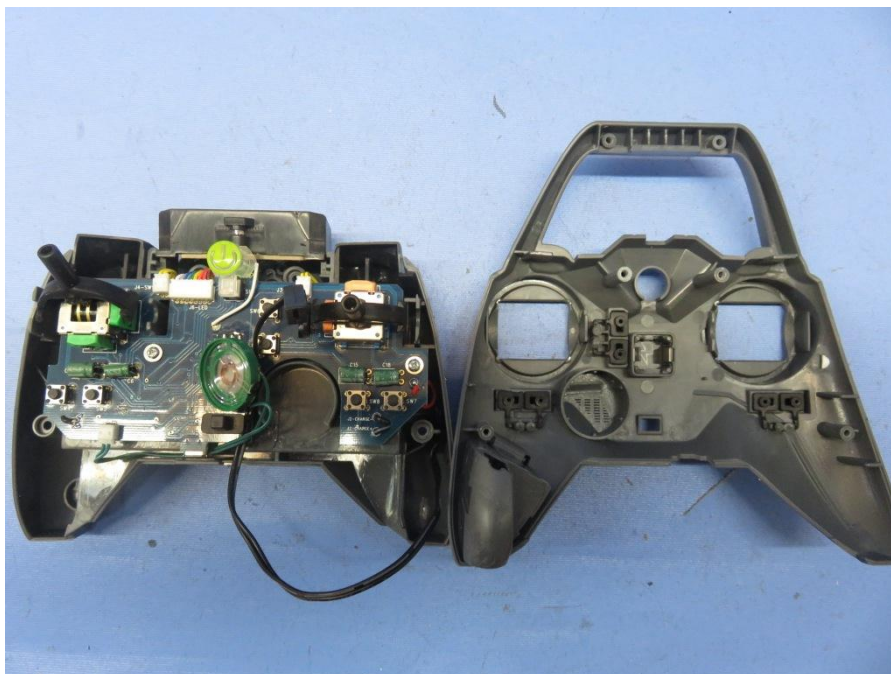

# INTERTEK TESTING SERVICE

Report No.: 16041836HKG-001

## Equipment Photographs

Model : 44583ATX

(Internal)

FCC ID: **PQN44583ATX2G4**  
IC: **4438B-44583ATX**

---