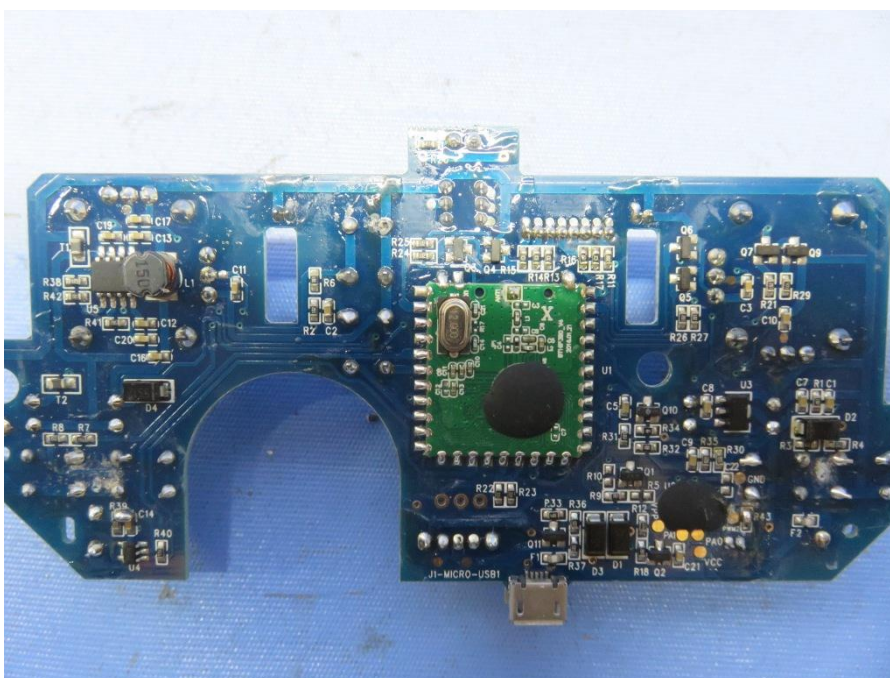

## Equipment Photographs

Model : 44583ATX

(Internal)

FCC ID: **PQN44583ATX2G4**  
IC: **4438B-44583ATX**

---

# INTERTEK TESTING SERVICE

---

Report No.: 16041836HKG-001

## Equipment Photographs

Model : 44583ATX

(Internal)

---

FCC ID: PQN44583ATX2G4  
IC: 4438B-44583ATX