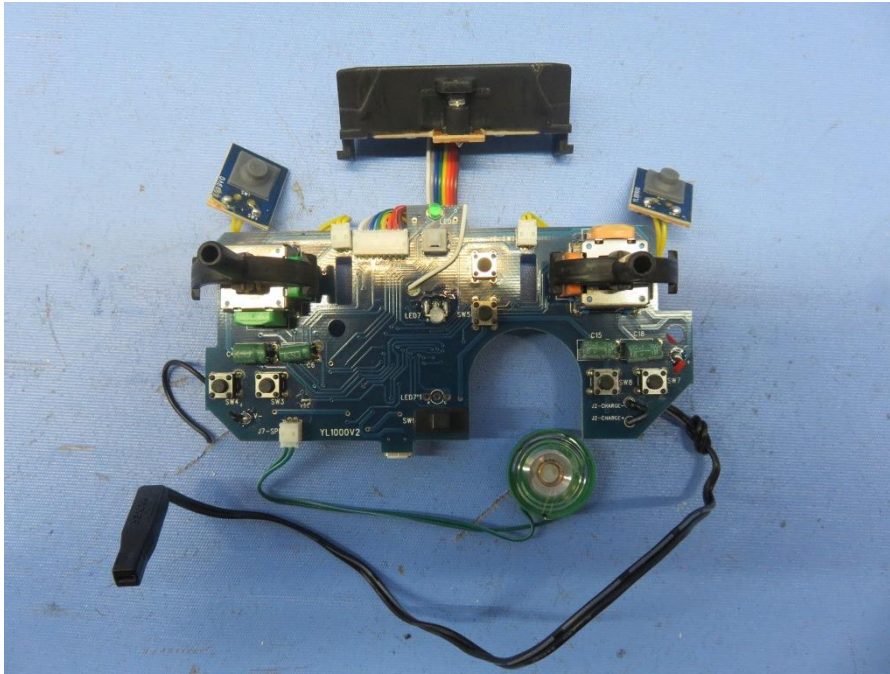

## Equipment Photographs

Model : 44583ATX

(Internal)

FCC ID: **PQN44583ATX2G4**  
IC: **4438B-44583ATX**

---

# INTERTEK TESTING SERVICE

---

Report No.: 16041836HKG-001

## Equipment Photographs

Model : 44583ATX

(Internal)

---

FCC ID: PQN44583ATX2G4  
IC: 4438B-44583ATX