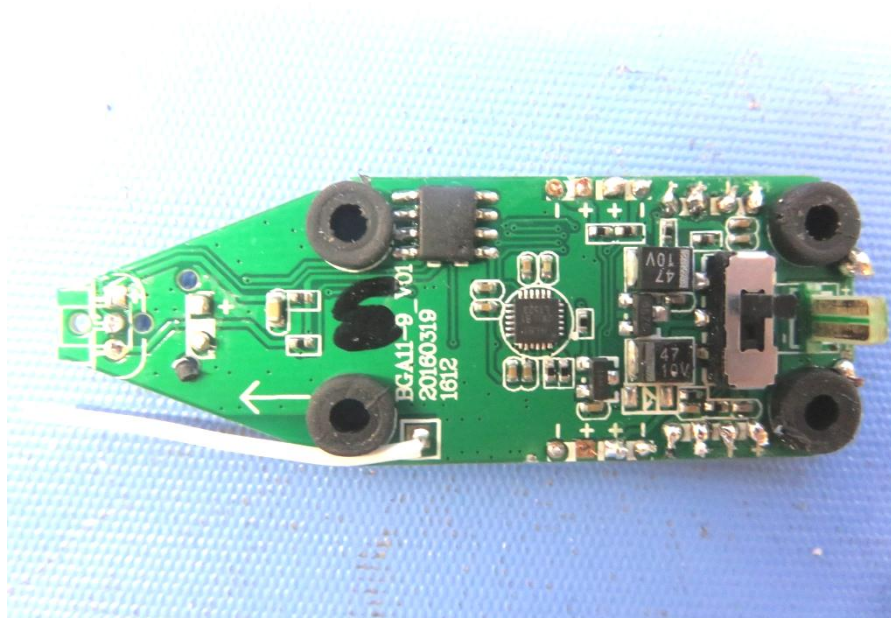

## Equipment Photographs

Model : 44583ARX

(Internal)

---

FCC ID: PQN44583ARX2G4  
IC: 4438B-44583ARX

## Equipment Photographs

Model : 44583ARX

(Internal)

---

FCC ID: **PQN44583ARX2G4**  
IC: **4438B-44583ARX**