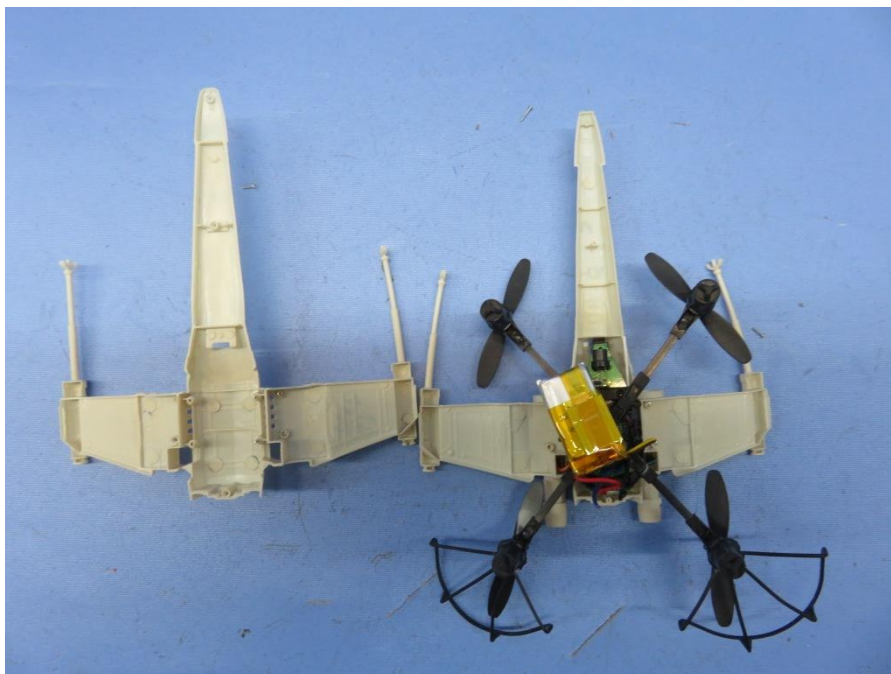

# INTERTEK TESTING SERVICE

---

Report No.: 16041836HKG-001

## Equipment Photographs

Model : 44583ARX

(Internal)

---

FCC ID: PQN44583ARX2G4  
IC: 4438B-44583ARX

## Equipment Photographs

Model : 44583ARX

(Internal)

---

FCC ID: **PQN44583ARX2G4**  
IC: **4438B-44583ARX**