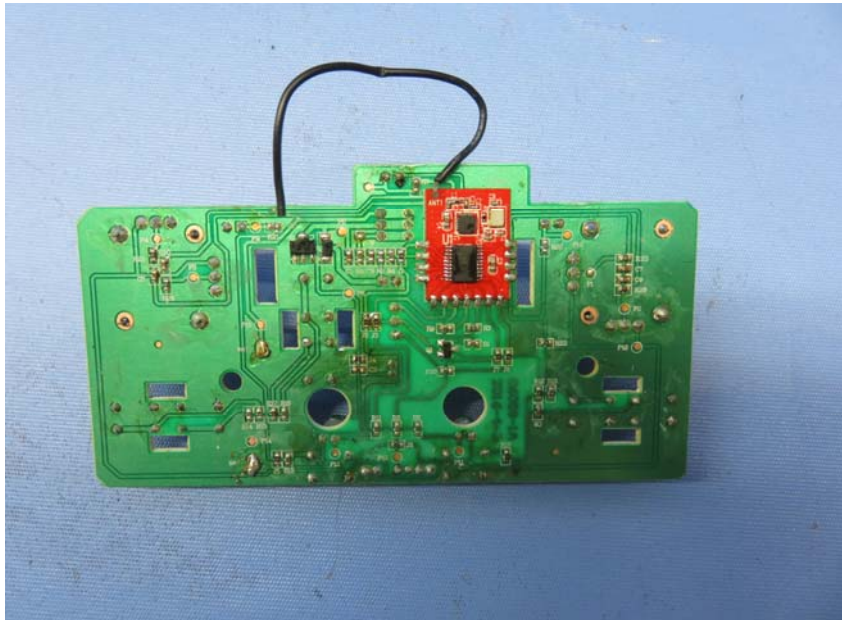


INTERTEK TESTING SERVICE

Report No.: 16020340HKG-001(FCC)
16020340HKG-002 (IC)

Equipment Photographs

Model : 44578TX

(Internal)

FCC ID: PQN44578TX2G4
IC: 4438B-44578TX

INTERTEK TESTING SERVICE

Report No.: 16020340HKG-001(FCC)
16020340HKG-002 (IC)

Equipment Photographs

Model : 44578TX

(Internal)

INTERTEK TESTING SERVICE

Report No.: 16020340HKG-001(FCC)
16020340HKG-002 (IC)

Equipment Photographs

Model : 44578TX

(Internal)

FCC ID: PQN44578TX2G4
IC: 4438B-44578TX

INTERTEK TESTING SERVICE

Report No.: 16020340HKG-001(FCC)
16020340HKG-002 (IC)

Equipment Photographs

Model : 44578TX

(Internal)

INTERTEK TESTING SERVICE

Report No.: 16020340HKG-001(FCC)
16020340HKG-002 (IC)