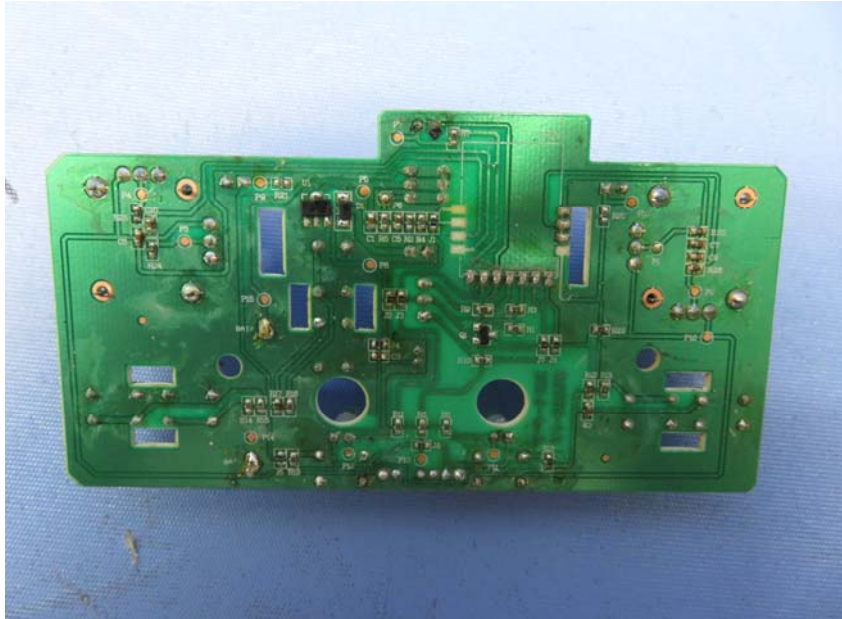


INTERTEK TESTING SERVICE

Report No.: 16020340HKG-001(FCC)
16020340HKG-002 (IC)

Equipment Photographs

Model : 44578TX

(Internal)

FCC ID: PQN44578TX2G4
IC: 4438B-44578TX

INTERTEK TESTING SERVICE

Report No.: 16020340HKG-001(FCC)
16020340HKG-002 (IC)

Equipment Photographs

Model : 44578TX

(Internal)

INTERTEK TESTING SERVICE

Report No.: 16020340HKG-001(FCC)
16020340HKG-002 (IC)

Equipment Photographs

Model : 44578TX

(Internal)

FCC ID: PQN44578TX2G4
IC: 4438B-44578TX

INTERTEK TESTING SERVICE

Report No.: 16020340HKG-001(FCC)
16020340HKG-002 (IC)

Equipment Photographs

Model : 44578TX

(Internal)

INTERTEK TESTING SERVICE

Report No.: 16020340HKG-001(FCC)
16020340HKG-002 (IC)