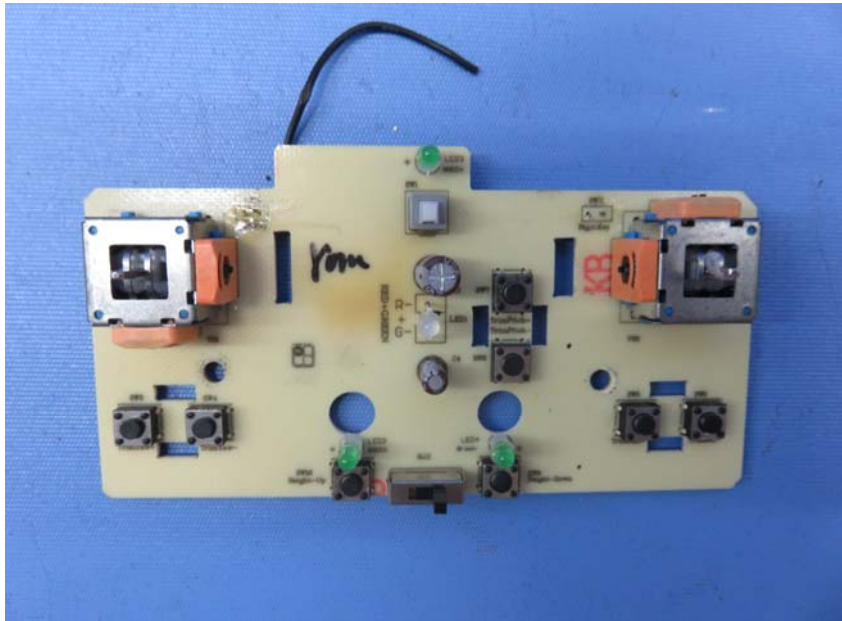


INTERTEK TESTING SERVICE

Report No.: 16020340HKG-001(FCC)
16020340HKG-002 (IC)

Equipment Photographs

Model : 44578TX

(Internal)

FCC ID: PQN44578TX2G4
IC: 4438B-44578TX

INTERTEK TESTING SERVICE

Report No.: 16020340HKG-001(FCC)
16020340HKG-002 (IC)

Equipment Photographs

Model : 44578TX

(Internal)

INTERTEK TESTING SERVICE

Report No.: 16020340HKG-001(FCC)
16020340HKG-002 (IC)

Equipment Photographs

Model : 44578TX

(Internal)

FCC ID: PQN44578TX2G4
IC: 4438B-44578TX

INTERTEK TESTING SERVICE

Report No.: 16020340HKG-001(FCC)
16020340HKG-002 (IC)

Equipment Photographs

Model : 44578TX

(Internal)

INTERTEK TESTING SERVICE

Report No.: 16020340HKG-001(FCC)
16020340HKG-002 (IC)