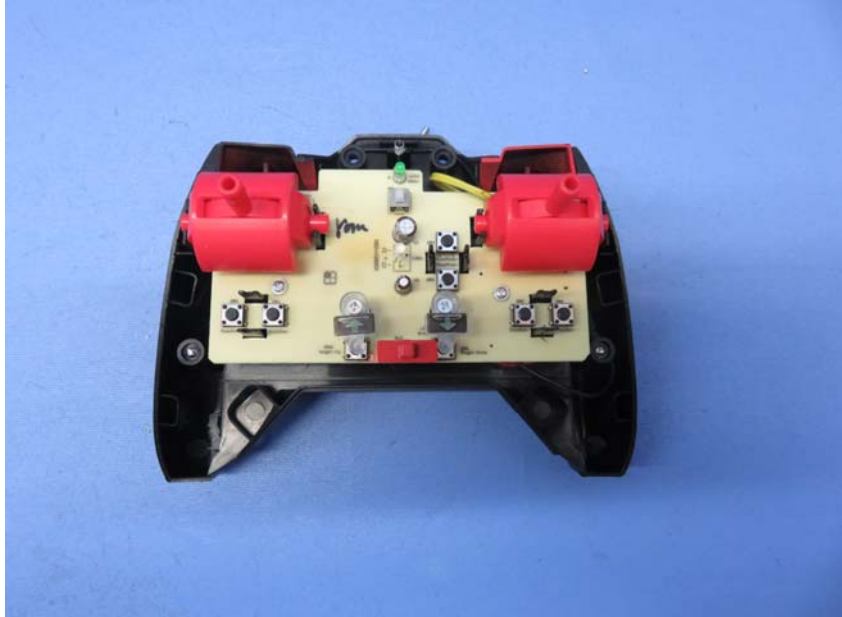


INTERTEK TESTING SERVICE

Report No.: 16020340HKG-001(FCC)
16020340HKG-002 (IC)

Equipment Photographs

Model : 44578TX

(Internal)

FCC ID: PQN44578TX2G4
IC: 4438B-44578TX

INTERTEK TESTING SERVICE

Report No.: 16020340HKG-001(FCC)
16020340HKG-002 (IC)

Equipment Photographs

Model : 44578TX

(Internal)

INTERTEK TESTING SERVICE

Report No.: 16020340HKG-001(FCC)
16020340HKG-002 (IC)

Equipment Photographs

Model : 44578TX

(Internal)

FCC ID: PQN44578TX2G4
IC: 4438B-44578TX

INTERTEK TESTING SERVICE

Report No.: 16020340HKG-001(FCC)
16020340HKG-002 (IC)

Equipment Photographs

Model : 44578TX

(Internal)

INTERTEK TESTING SERVICE

Report No.: 16020340HKG-001(FCC)
16020340HKG-002 (IC)