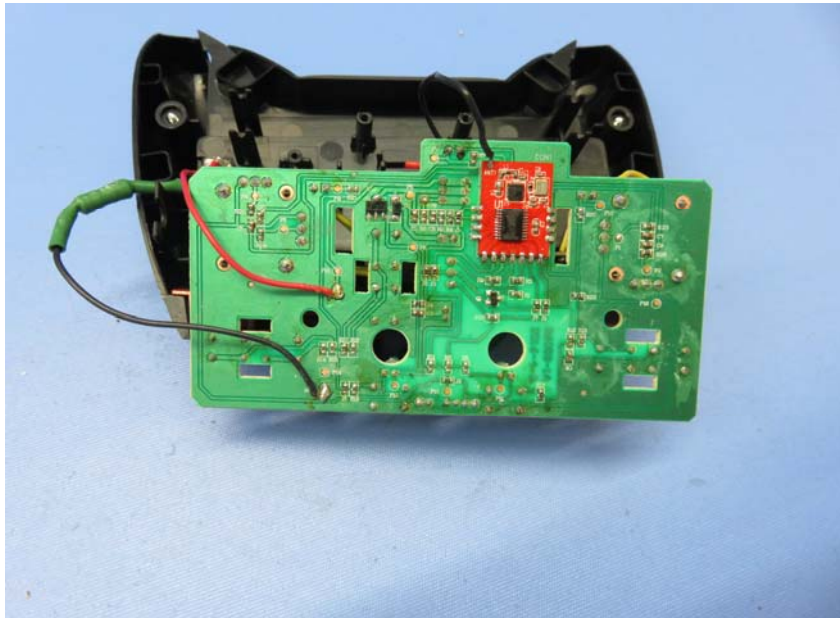


INTERTEK TESTING SERVICE

Report No.: 16020340HKG-001(FCC)
16020340HKG-002 (IC)

Equipment Photographs

Model : 44578TX

(Internal)

FCC ID: PQN44578TX2G4
IC: 4438B-44578TX

INTERTEK TESTING SERVICE

Report No.: 16020340HKG-001(FCC)
16020340HKG-002 (IC)

Equipment Photographs

Model : 44578TX

(Internal)

INTERTEK TESTING SERVICE

Report No.: 16020340HKG-001(FCC)
16020340HKG-002 (IC)

Equipment Photographs

Model : 44578TX

(Internal)

FCC ID: PQN44578TX2G4
IC: 4438B-44578TX

INTERTEK TESTING SERVICE

Report No.: 16020340HKG-001(FCC)
16020340HKG-002 (IC)

Equipment Photographs

Model : 44578TX

(Internal)

INTERTEK TESTING SERVICE

Report No.: 16020340HKG-001(FCC)
16020340HKG-002 (IC)