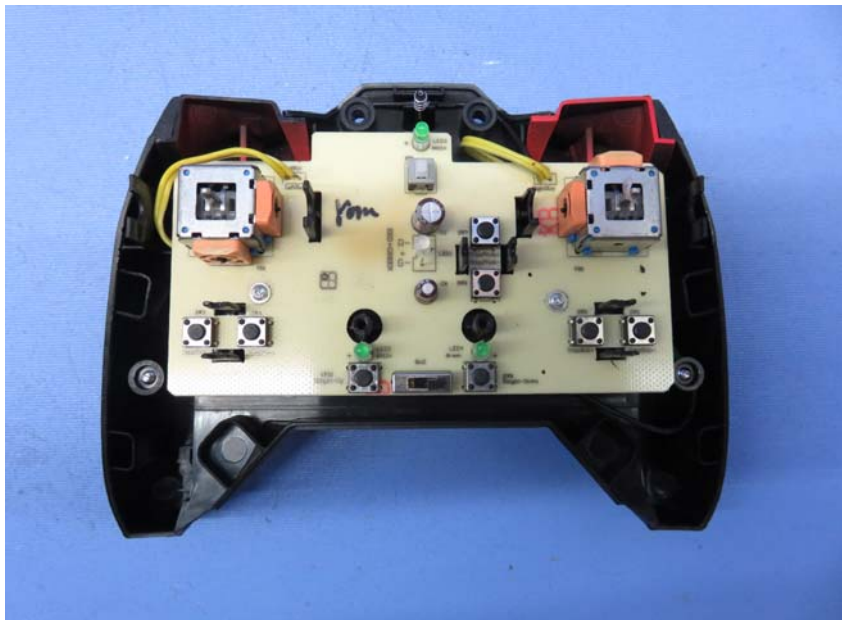


INTERTEK TESTING SERVICE

Report No.: 16020340HKG-001(FCC)
16020340HKG-002 (IC)

Equipment Photographs

Model : 44578TX

(Internal)

FCC ID: PQN44578TX2G4
IC: 4438B-44578TX

INTERTEK TESTING SERVICE

Report No.: 16020340HKG-001(FCC)
16020340HKG-002 (IC)

Equipment Photographs

Model : 44578TX

(Internal)

INTERTEK TESTING SERVICE

Report No.: 16020340HKG-001(FCC)
16020340HKG-002 (IC)

Equipment Photographs

Model : 44578TX

(Internal)

FCC ID: PQN44578TX2G4
IC: 4438B-44578TX

INTERTEK TESTING SERVICE

Report No.: 16020340HKG-001(FCC)
16020340HKG-002 (IC)

Equipment Photographs

Model : 44578TX

(Internal)

INTERTEK TESTING SERVICE

Report No.: 16020340HKG-001(FCC)
16020340HKG-002 (IC)