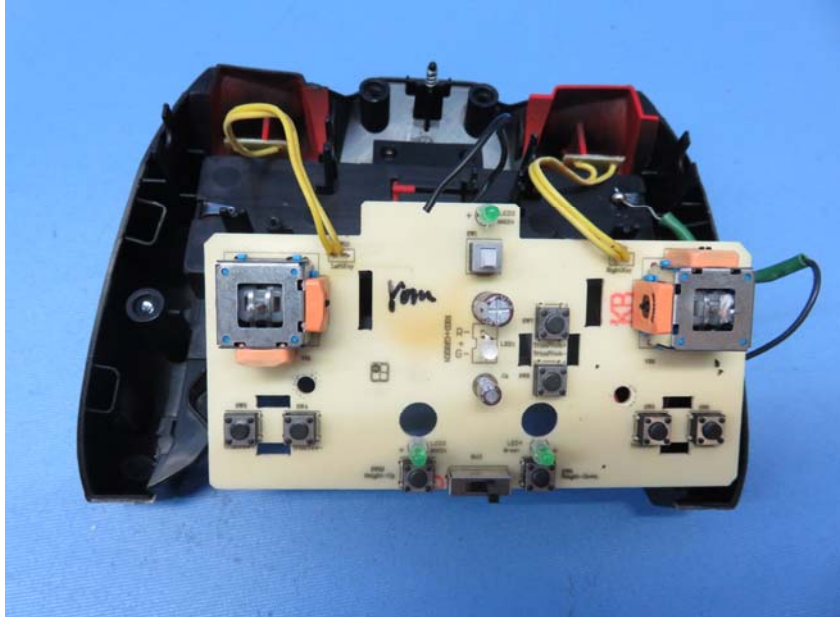


INTERTEK TESTING SERVICE

Report No.: 16020340HKG-001(FCC)
16020340HKG-002 (IC)

Equipment Photographs

Model : 44578TX

(Internal)

FCC ID: PQN44578TX2G4
IC: 4438B-44578TX

INTERTEK TESTING SERVICE

Report No.: 16020340HKG-001(FCC)
16020340HKG-002 (IC)

Equipment Photographs

Model : 44578TX

(Internal)

INTERTEK TESTING SERVICE

Report No.: 16020340HKG-001(FCC)
16020340HKG-002 (IC)

Equipment Photographs

Model : 44578TX

(Internal)

FCC ID: PQN44578TX2G4
IC: 4438B-44578TX

INTERTEK TESTING SERVICE

Report No.: 16020340HKG-001(FCC)
16020340HKG-002 (IC)

Equipment Photographs

Model : 44578TX

(Internal)

INTERTEK TESTING SERVICE

Report No.: 16020340HKG-001(FCC)
16020340HKG-002 (IC)