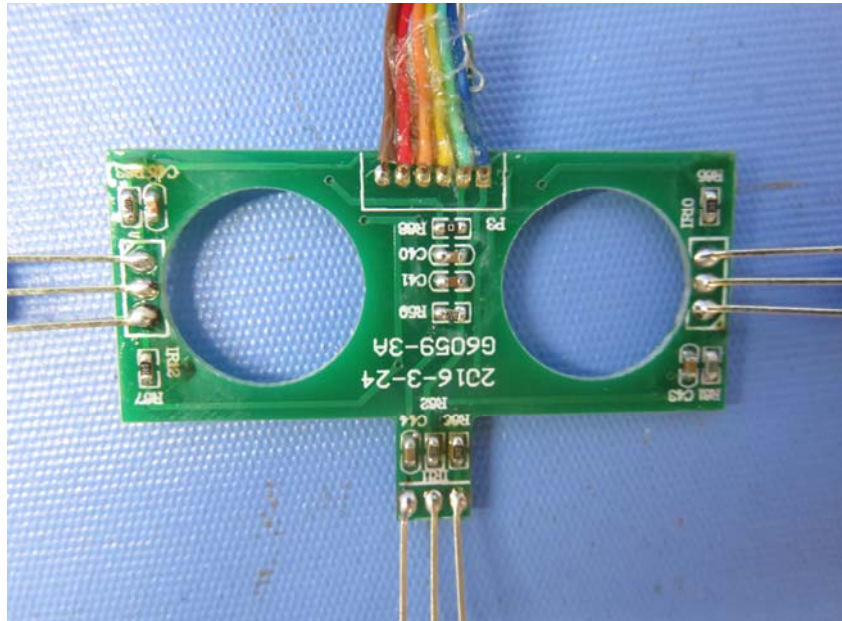

INTERTEK TESTING SERVICE

Report No.: 16020340HKG-003(FCC)
16020340HKG-004 (IC)

Equipment Photographs

Model : 44578RX

(Internal)