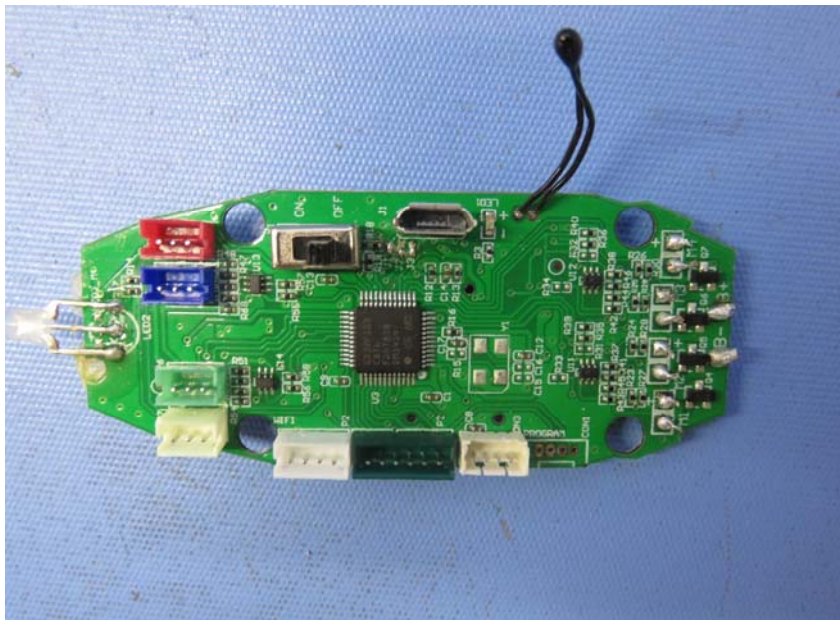

INTERTEK TESTING SERVICE

Report No.: 16020340HKG-003(FCC)
16020340HKG-004 (IC)

Equipment Photographs

Model : 44578RX

(Internal)

INTERTEK TESTING SERVICE

Report No.: 16020340HKG-003(FCC)
16020340HKG-004 (IC)

Equipment Photographs

Model : 44578RX

(Internal)

INTERTEK TESTING SERVICE

Report No.: 16020340HKG-003(FCC)
16020340HKG-004 (IC)

Equipment Photographs

Model : 44578RX

(Internal)

FCC ID: PQN44578RX2G4
IC: 4438B-44578RX

INTERTEK TESTING SERVICE

Report No.: 16020340HKG-003(FCC)
16020340HKG-004 (IC)

Equipment Photographs

Model : 44578RX

(Internal)

INTERTEK TESTING SERVICE

Report No.: 16020340HKG-003(FCC)
16020340HKG-004 (IC)