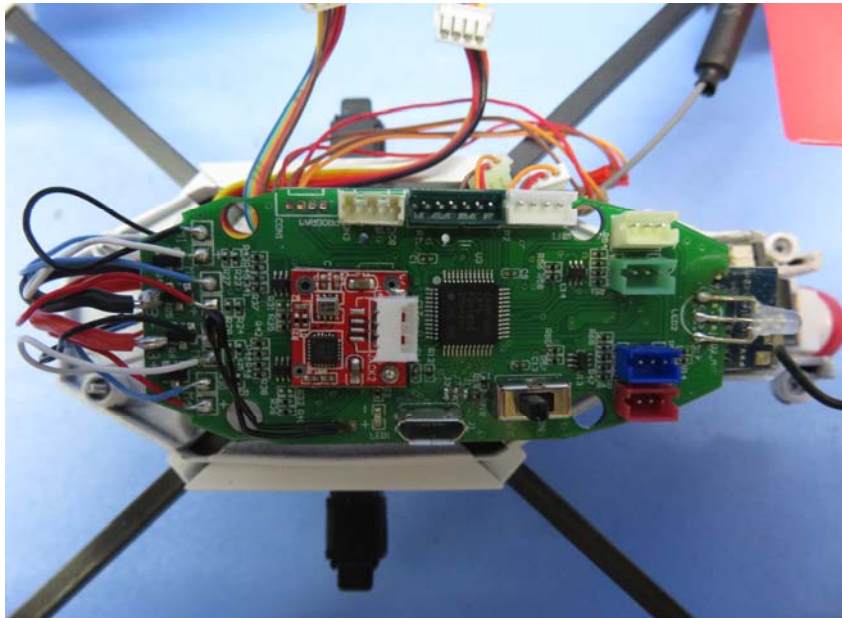


INTERTEK TESTING SERVICE

Report No.: 16020340HKG-003(FCC)
16020340HKG-004 (IC)

Equipment Photographs

Model : 44578RX

(Internal)

INTERTEK TESTING SERVICE

Report No.: 16020340HKG-003(FCC)
16020340HKG-004 (IC)

Equipment Photographs

Model : 44578RX

(Internal)

INTERTEK TESTING SERVICE

Report No.: 16020340HKG-003(FCC)
16020340HKG-004 (IC)

Equipment Photographs

Model : 44578RX

(Internal)