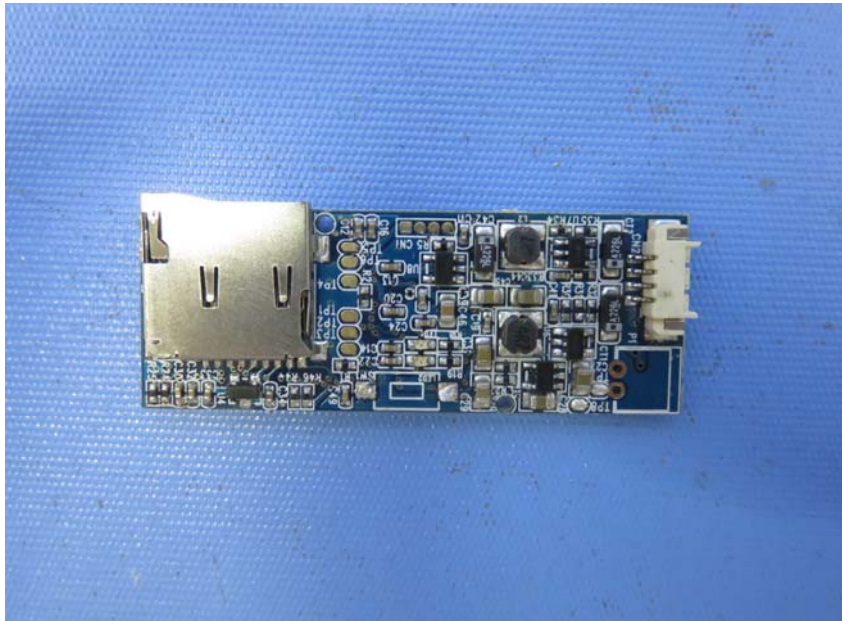

Equipment Photographs

Model : 44578RX

(Internal)

INTERTEK TESTING SERVICE

Report No.: 16020340HKG-003(FCC)
16020340HKG-004 (IC)

Equipment Photographs

Model : 44578RX

(Internal)