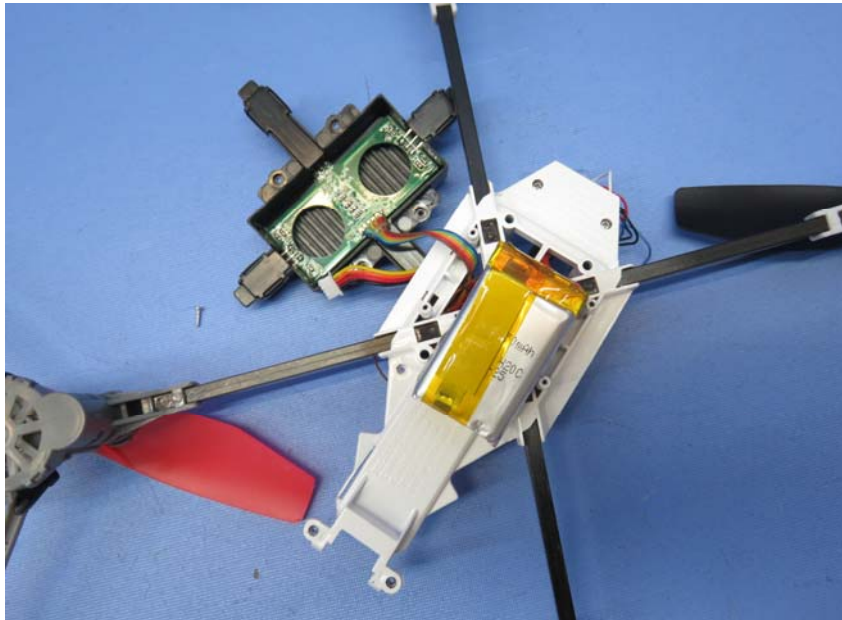

INTERTEK TESTING SERVICE

Report No.: 16020340HKG-003(FCC)
16020340HKG-004 (IC)

Equipment Photographs

Model : 44578RX

(Internal)