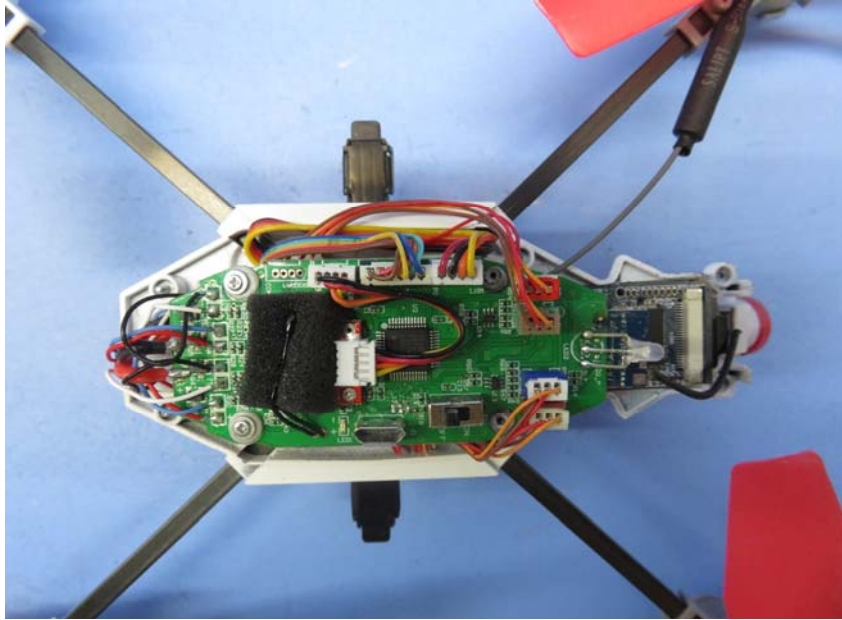


INTERTEK TESTING SERVICE

Report No.: 16020340HKG-003(FCC)
16020340HKG-004 (IC)

Equipment Photographs

Model : 44578RX

(Internal)

INTERTEK TESTING SERVICE

Report No.: 16020340HKG-003(FCC)
16020340HKG-004 (IC)

Equipment Photographs

Model : 44578RX

(Internal)

INTERTEK TESTING SERVICE

Report No.: 16020340HKG-003(FCC)
16020340HKG-004 (IC)

Equipment Photographs

Model : 44578RX

(Internal)