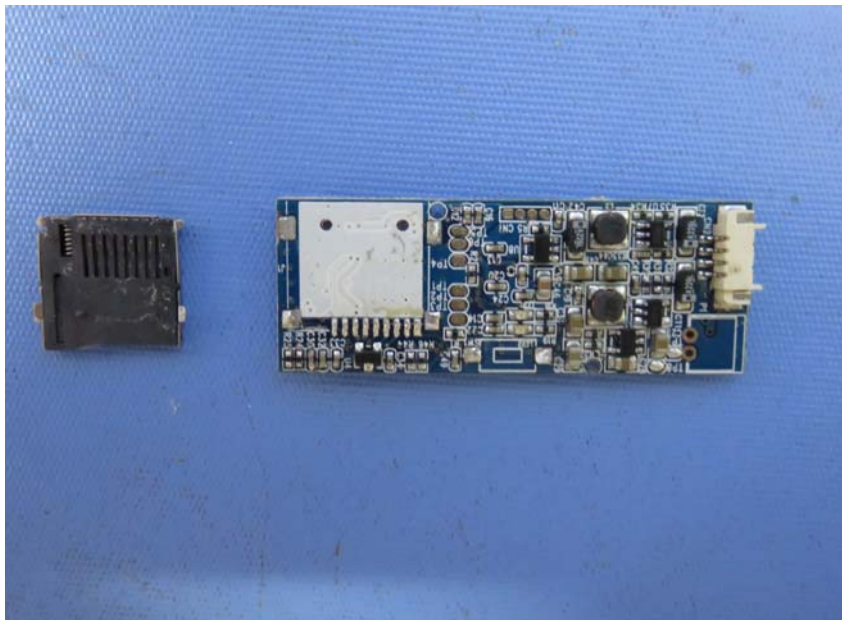

Equipment Photographs

Model : 44578RX

(Internal)

INTERTEK TESTING SERVICE

Report No.: 16020340HKG-003(FCC)
16020340HKG-004 (IC)

Equipment Photographs

Model : 44578RX

(Internal)