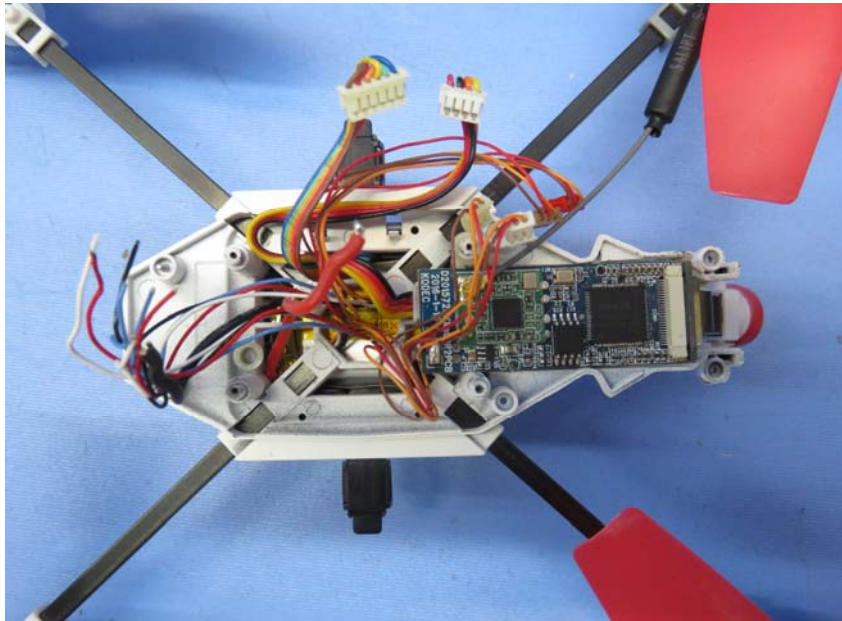

INTERTEK TESTING SERVICE

Report No.: 16020340HKG-003(FCC)
16020340HKG-004 (IC)

Equipment Photographs

Model : 44578RX

(Internal)