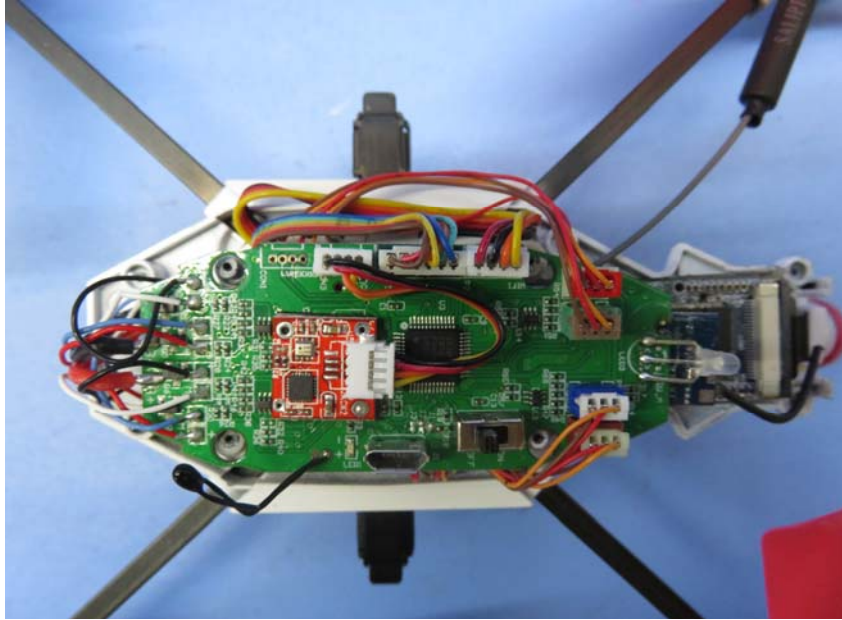


INTERTEK TESTING SERVICE

Report No.: 16020340HKG-003(FCC)
16020340HKG-004 (IC)

Equipment Photographs

Model : 44578RX

(Internal)

INTERTEK TESTING SERVICE

Report No.: 16020340HKG-003(FCC)
16020340HKG-004 (IC)

Equipment Photographs

Model : 44578RX

(Internal)

INTERTEK TESTING SERVICE

Report No.: 16020340HKG-003(FCC)
16020340HKG-004 (IC)

Equipment Photographs

Model : 44578RX

(Internal)