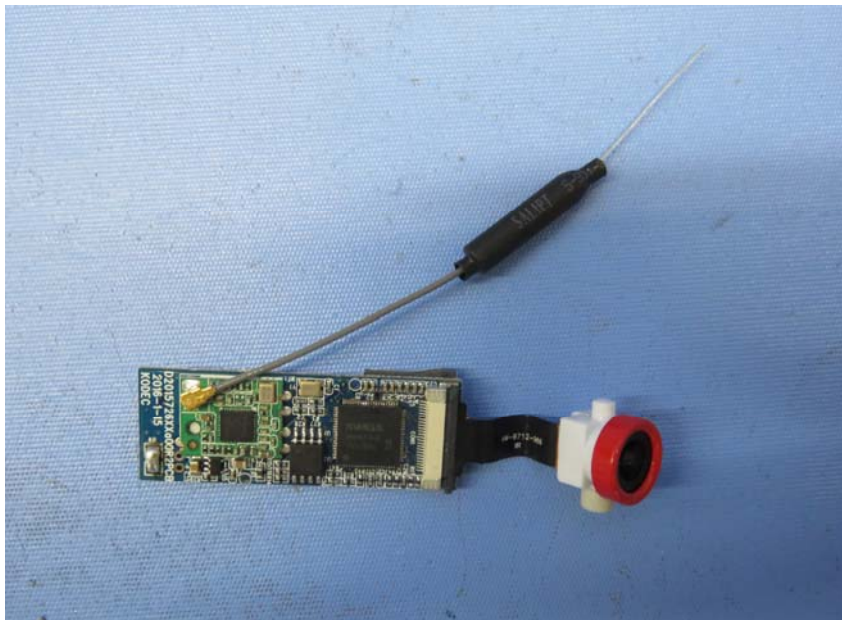

INTERTEK TESTING SERVICE

Report No.: 16020340HKG-003(FCC)
16020340HKG-004 (IC)

Equipment Photographs

Model : 44578RX

(Internal)