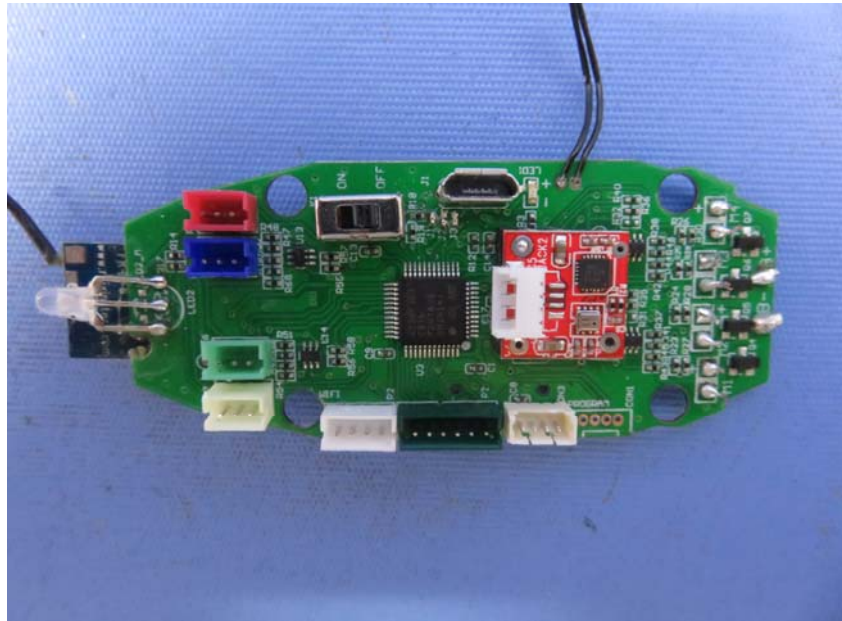


INTERTEK TESTING SERVICE

Report No.: 16020340HKG-003(FCC)
16020340HKG-004 (IC)

Equipment Photographs

Model : 44578RX

(Internal)

INTERTEK TESTING SERVICE

Report No.: 16020340HKG-003(FCC)
16020340HKG-004 (IC)

Equipment Photographs

Model : 44578RX

(Internal)

INTERTEK TESTING SERVICE

Report No.: 16020340HKG-003(FCC)
16020340HKG-004 (IC)

Equipment Photographs

Model : 44578RX

(Internal)