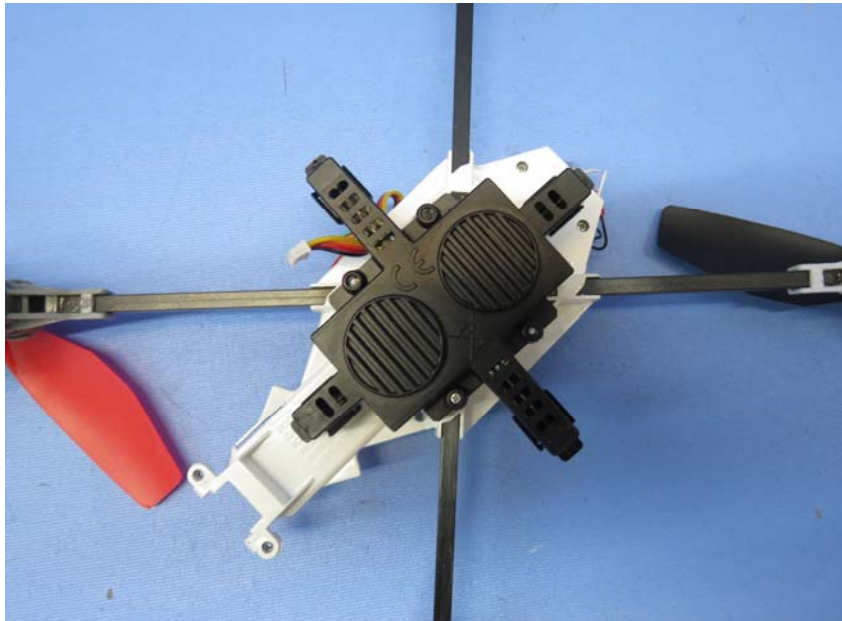

INTERTEK TESTING SERVICE

Report No.: 16020340HKG-003(FCC)
16020340HKG-004 (IC)

Equipment Photographs

Model : 44578RX

(Internal)