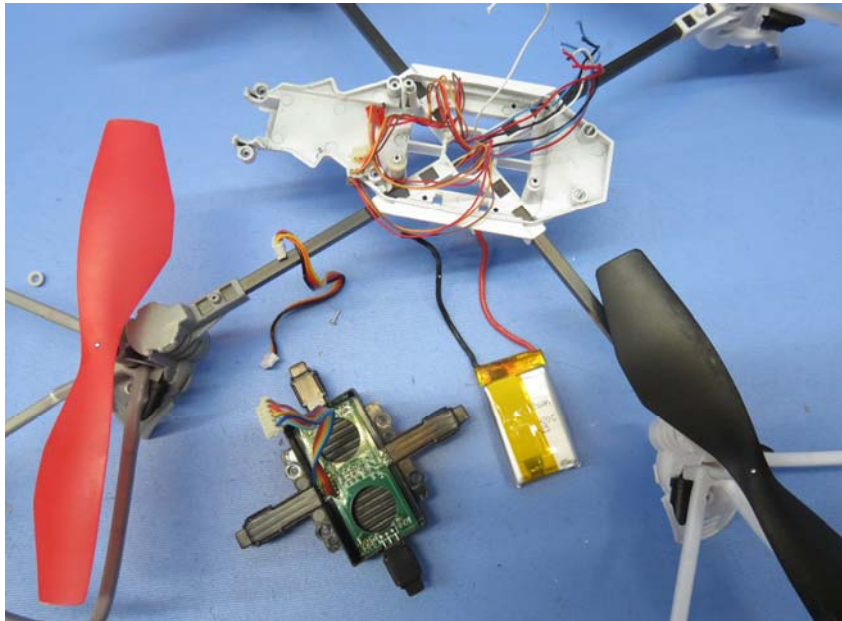

Equipment Photographs

Model : 44578RX

(Internal)

INTERTEK TESTING SERVICE

Report No.: 16020340HKG-003(FCC)
16020340HKG-004 (IC)

Equipment Photographs

Model : 44578RX

(Internal)