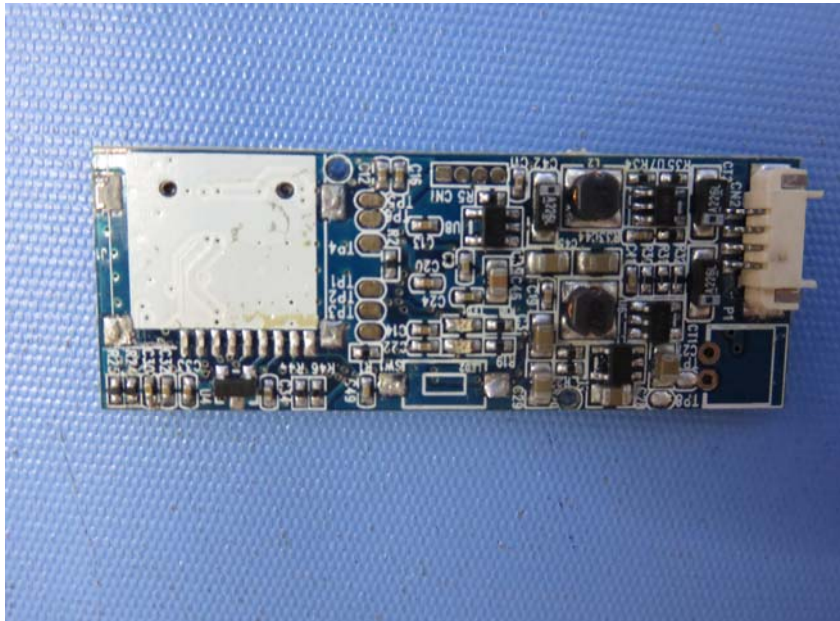

INTERTEK TESTING SERVICE

Report No.: 16020340HKG-003(FCC)
16020340HKG-004 (IC)

Equipment Photographs

Model : 44578RX

(Internal)