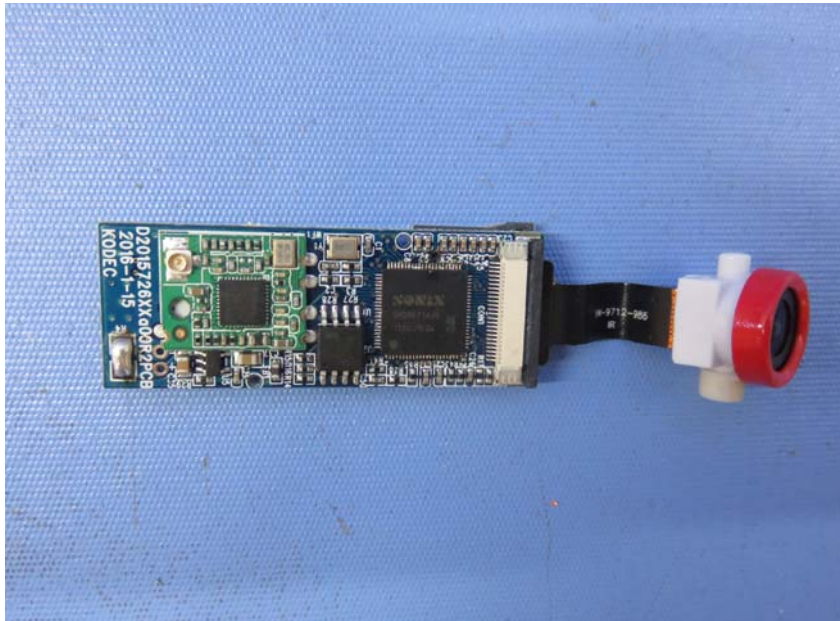

Equipment Photographs

Model : 44578RX

(Internal)

INTERTEK TESTING SERVICE

Report No.: 16020340HKG-003(FCC)
16020340HKG-004 (IC)

Equipment Photographs

Model : 44578RX

(Internal)