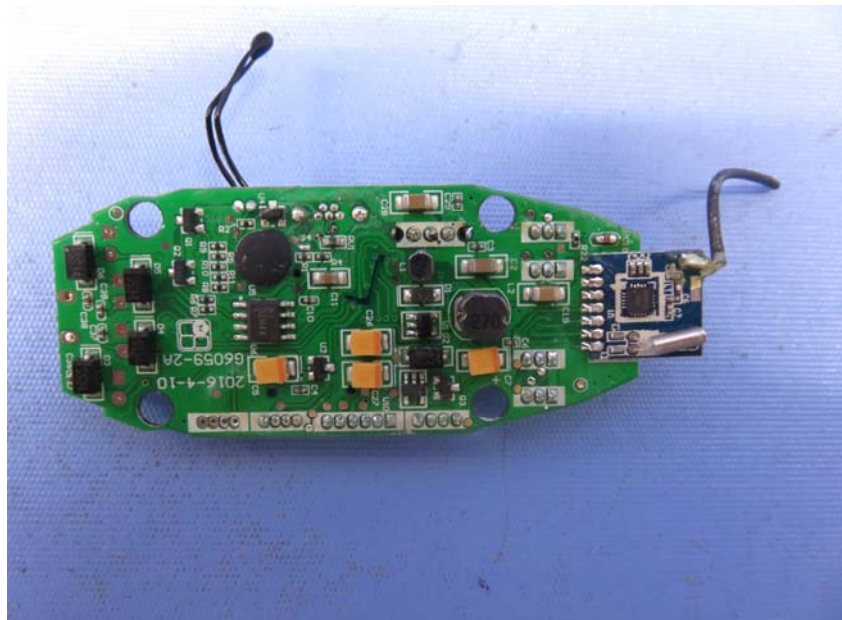


INTERTEK TESTING SERVICE

Report No.: 16020340HKG-003(FCC)
16020340HKG-004 (IC)

Equipment Photographs

Model : 44578RX

(Internal)

INTERTEK TESTING SERVICE

Report No.: 16020340HKG-003(FCC)
16020340HKG-004 (IC)

Equipment Photographs

Model : 44578RX

(Internal)

INTERTEK TESTING SERVICE

Report No.: 16020340HKG-003(FCC)
16020340HKG-004 (IC)

Equipment Photographs

Model : 44578RX

(Internal)