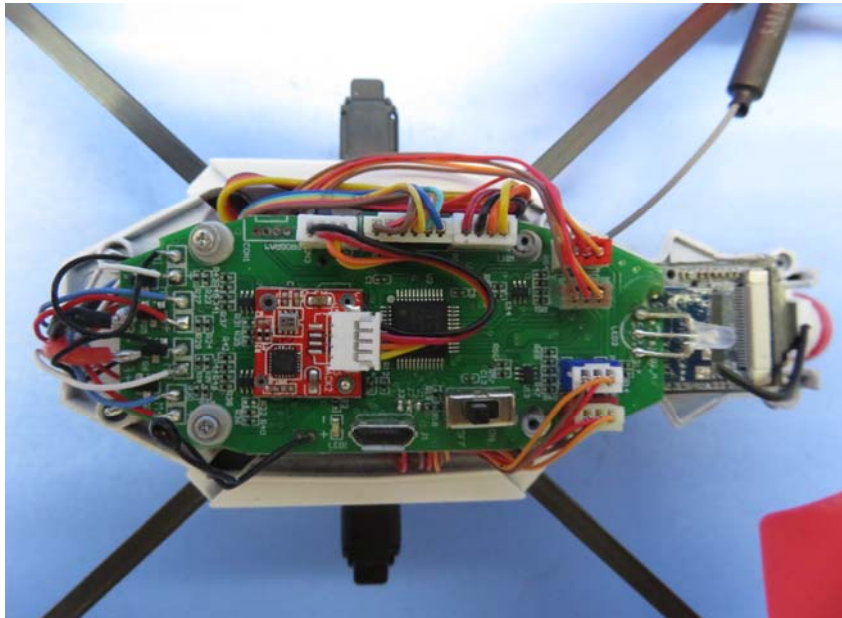


INTERTEK TESTING SERVICE

Report No.: 16020340HKG-003(FCC)
16020340HKG-004 (IC)

Equipment Photographs

Model : 44578RX

(Internal)

INTERTEK TESTING SERVICE

Report No.: 16020340HKG-003(FCC)
16020340HKG-004 (IC)

Equipment Photographs

Model : 44578RX

(Internal)

INTERTEK TESTING SERVICE

Report No.: 16020340HKG-003(FCC)
16020340HKG-004 (IC)

Equipment Photographs

Model : 44578RX

(Internal)