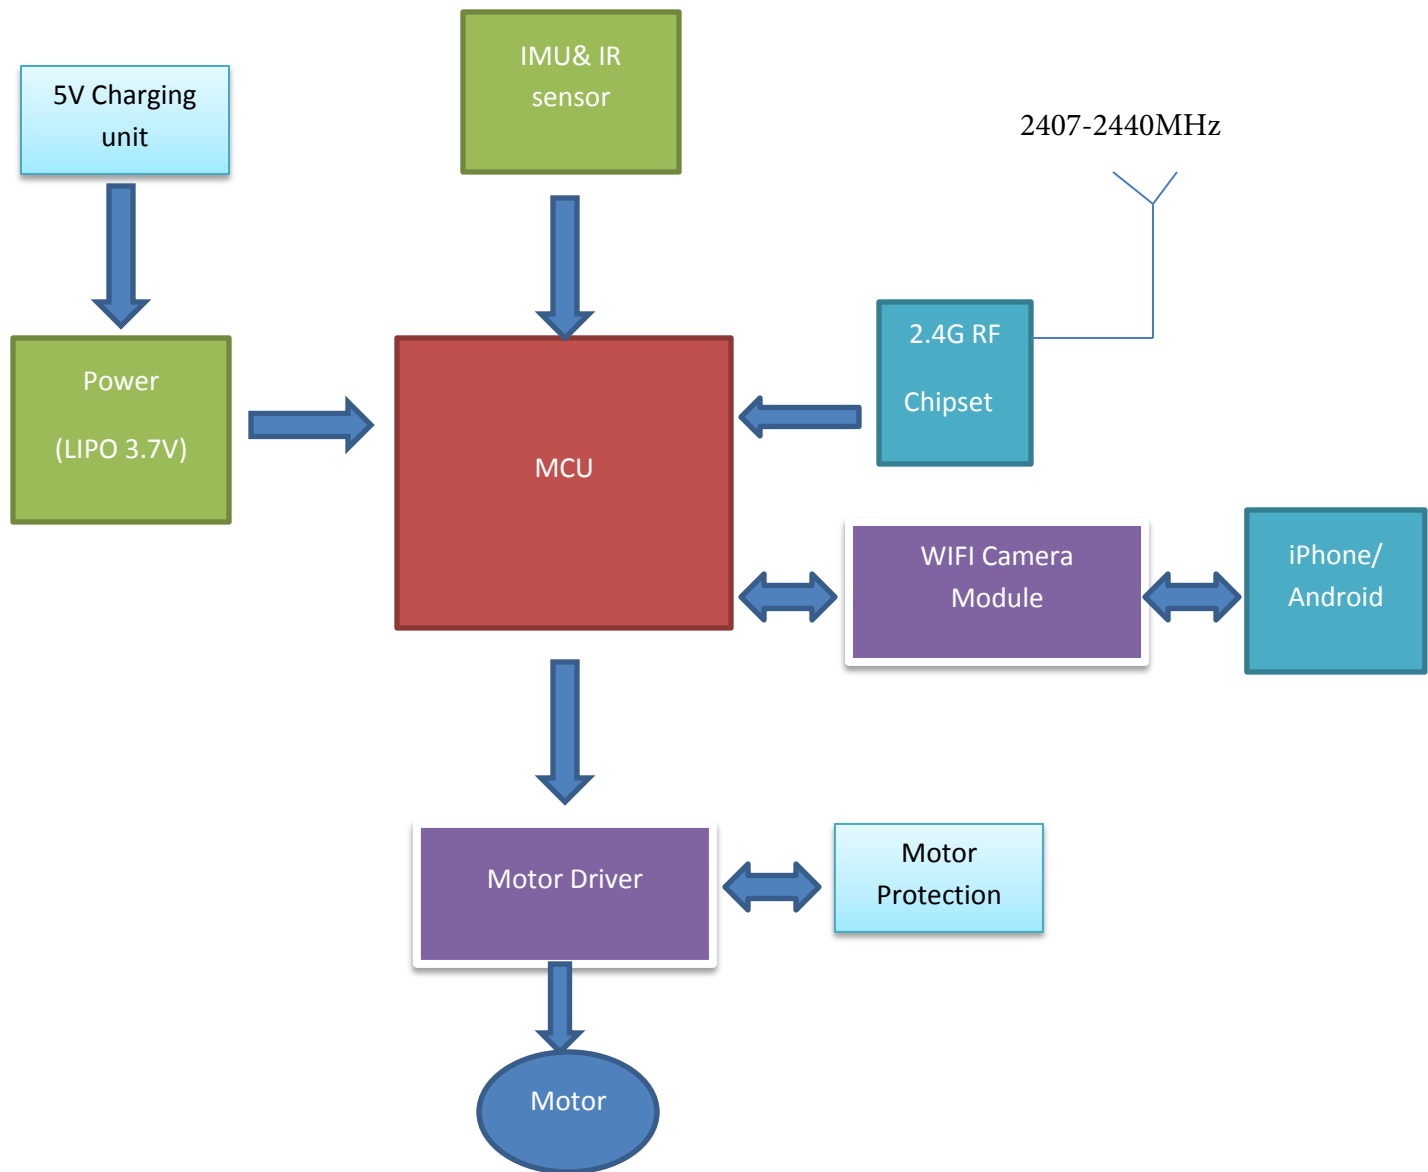

2.4GHz RF Portion

RX Unit

3 Block Diagram

Figure 1 XN297 Block Diagram

Wifi Portion

MediaTek Confidential

MediaTek Inc.		No.1, Dusing Rd. 1, Hsinchu Science Park Hsinchu, Taiwan 300, R.O.C.		TEL:+886-3-567-0766 Fax:+886-3-578-7610	
Title		Block Diagram - 2.4G USB WIFI			
Size B	Document Number		Drawn	Rev	
	BLOCK-1T1R		<i>Alex</i>	3.2	
Date:		Friday, March 22, 2013	Sheet	5	of 5

3.1 Function Block diagram

Wifi Portion