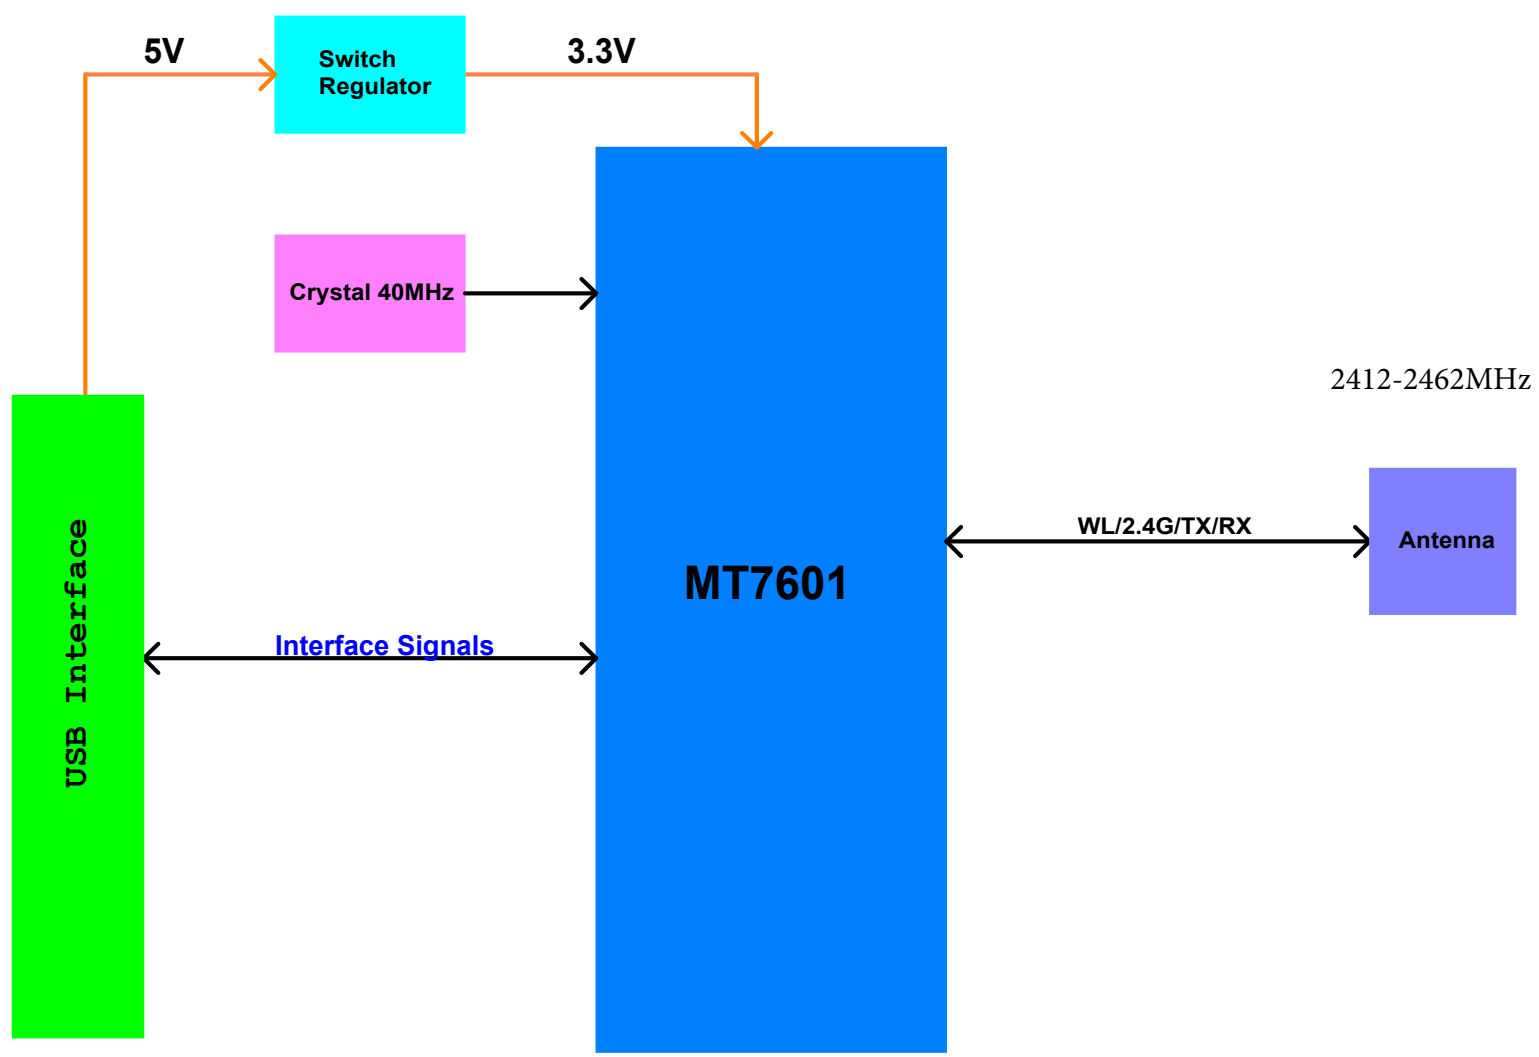

2.4GHz RF Portion

RX Unit

3 Block Diagram

Figure 1 XN297 Block Diagram

Wifi Portion

MediaTek Confidential

MediaTek Inc.		No.1, Dusing Rd. 1, Hsinchu Science Park Hsinchu, Taiwan 300, R.O.C.		TEL:+886-3-567-0766 Fax:+886-3-578-7610	
Title		Block Diagram - 2.4G USB WIFI			
Size B	Document Number		Drawn	Rev	
	BLOCK-1T1R		<i>Alex</i>	3.2	
Date:		Friday, March 22, 2013	Sheet	5	of 5

3.1 Function Block diagram

Wifi Portion