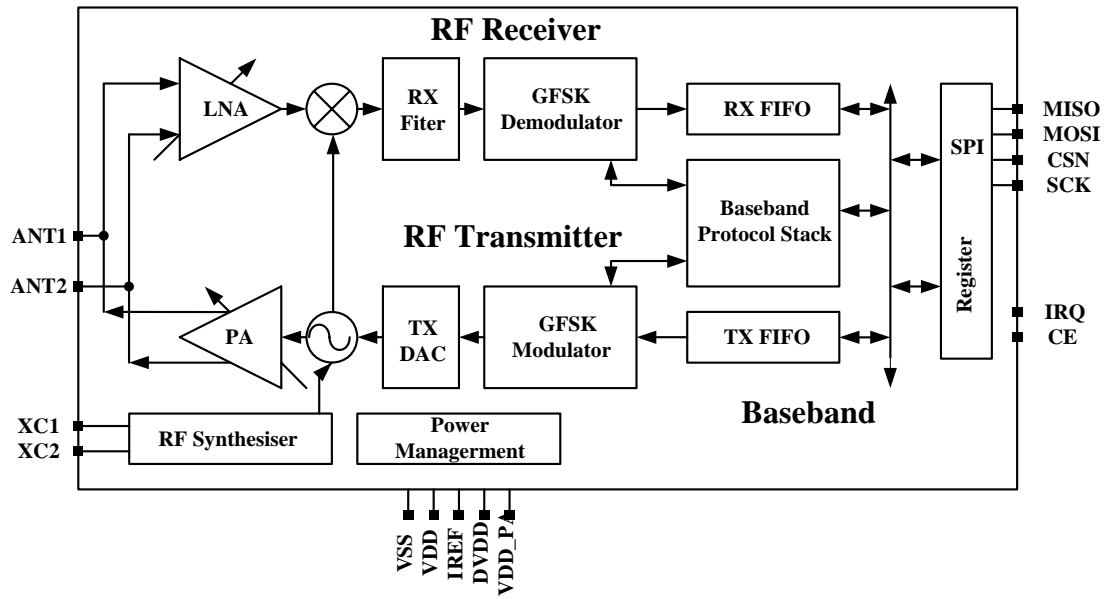

2.4GHz RF Portion

RX Unit

3 Block Diagram

Figure 1 XN297 Block Diagram

Wifi Portion

MediaTek Confidential

MediaTek Inc.		No.1, Dusing Rd. 1, Hsinchu Science Park Hsinchu, Taiwan 300, R.O.C.		TEL:+886-3-567-0766 Fax:+886-3-578-7610	
Title		Block Diagram - 2.4G USB WIFI			
Size B	Document Number		Drawn	Rev	
	BLOCK-1T1R		<i>Alex</i>	3.2	
Date:		Friday, March 22, 2013	Sheet	5	of 5

3.1 Function Block diagram

Wifi Portion