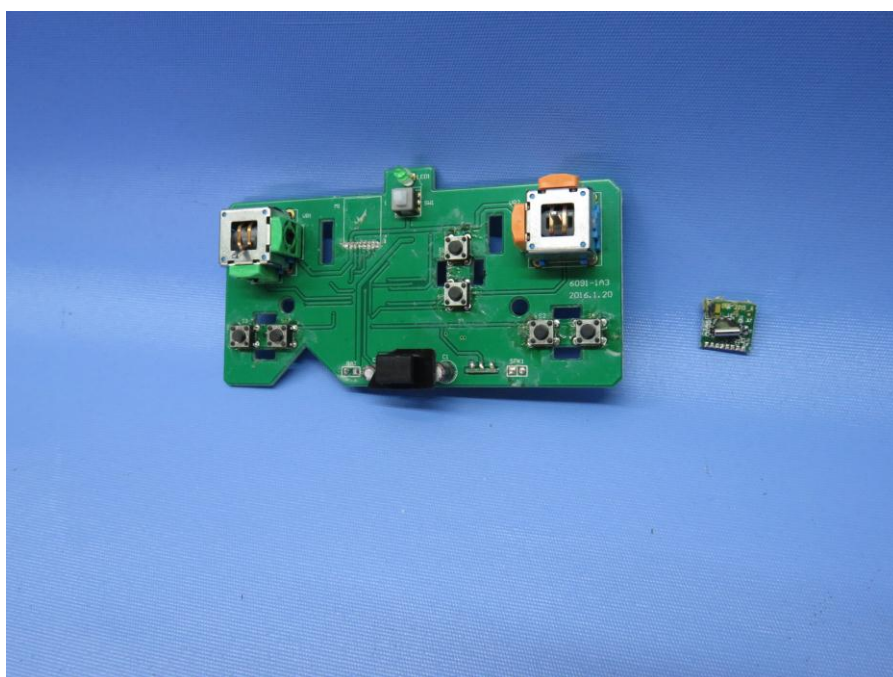

# INTERTEK TESTING SERVICE

Report No.: 16031022HKG-001

## Equipment Photographs

Model : 44566

(Internal)

FCC ID: PQN44566TX2G4  
IC : 4438B-44566TX

## Equipment Photographs

Model : 44566

(Internal)