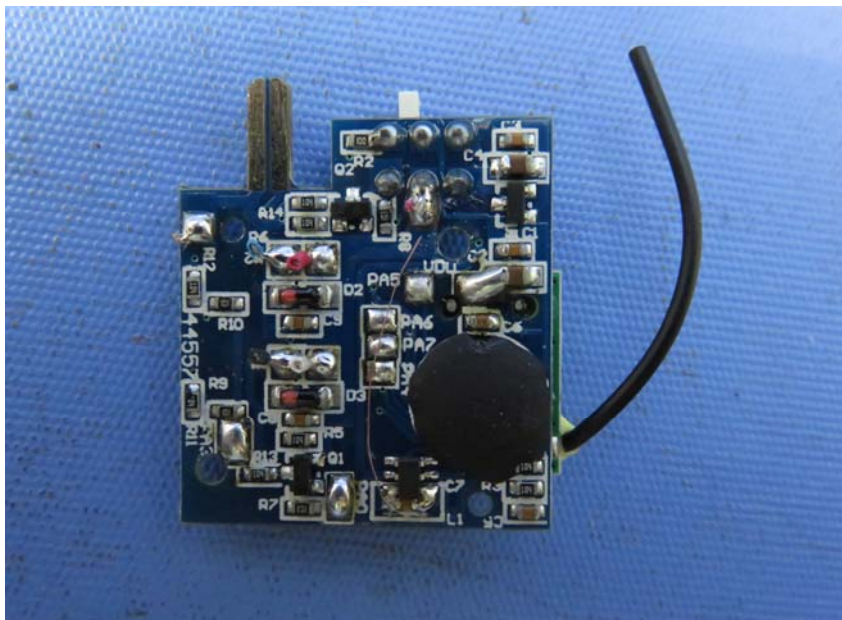

INTERTEK TESTING SERVICE

Report No.: 15110821HKG-003

Equipment Photographs

Model : 44557

(Internal)

FCC ID: PQN44557RX2G4

INTERTEK TESTING SERVICE

Report No.: 15110821HKG-003

Equipment Photographs

Model : 44557

(Internal)

FCC ID: PQN44557RX2G4

INTERTEK TESTING SERVICE

Report No.: 15110821HKG-003

Equipment Photographs

Model : 44557

(Internal)

FCC ID: PQN44557RX2G4

INTERTEK TESTING SERVICE

Report No.: 15110821HKG-003

Equipment Photographs

Model : 44557

(Internal)

INTERTEK TESTING SERVICE