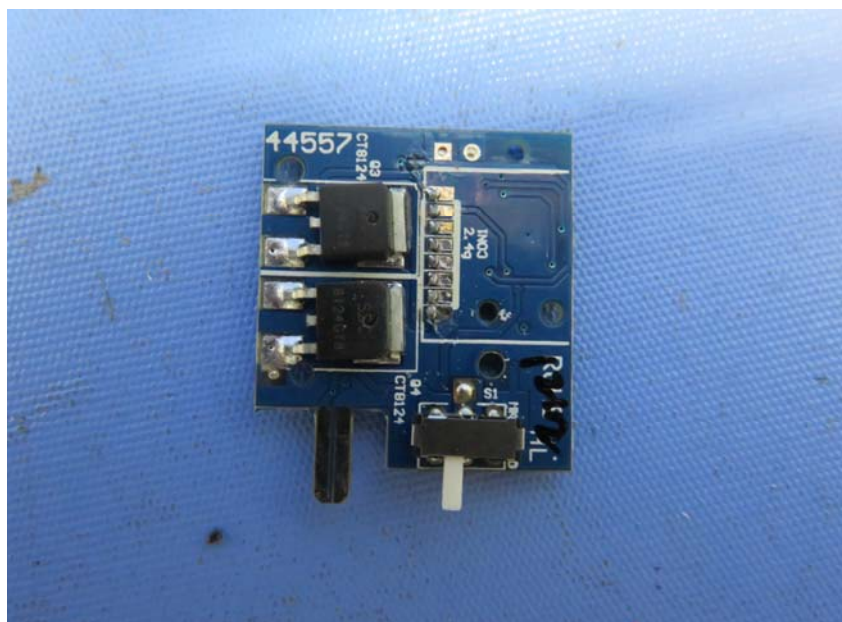

INTERTEK TESTING SERVICE

Report No.: 15110821HKG-003

Equipment Photographs

Model : 44557

(Internal)

FCC ID: PQN44557RX2G4

INTERTEK TESTING SERVICE

Report No.: 15110821HKG-003

Equipment Photographs

Model : 44557

(Internal)

FCC ID: PQN44557RX2G4

INTERTEK TESTING SERVICE

Report No.: 15110821HKG-003

Equipment Photographs

Model : 44557

(Internal)

FCC ID: PQN44557RX2G4

INTERTEK TESTING SERVICE

Report No.: 15110821HKG-003

Equipment Photographs

Model : 44557

(Internal)

INTERTEK TESTING SERVICE