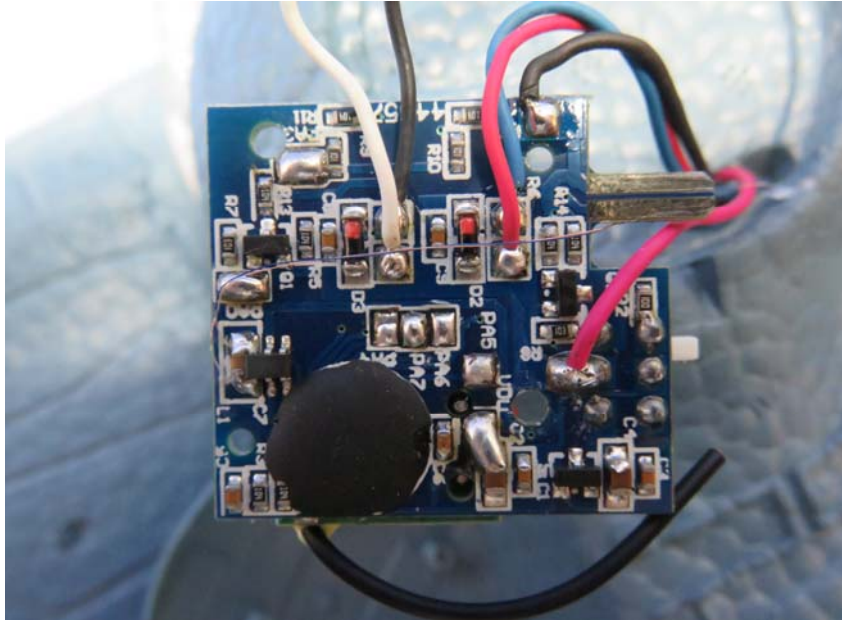

INTERTEK TESTING SERVICE

Report No.: 15110821HKG-003

Equipment Photographs

Model : 44557

(Internal)

FCC ID: PQN44557RX2G4

INTERTEK TESTING SERVICE

Report No.: 15110821HKG-003

Equipment Photographs

Model : 44557

(Internal)

FCC ID: PQN44557RX2G4

INTERTEK TESTING SERVICE

Report No.: 15110821HKG-003

Equipment Photographs

Model : 44557

(Internal)

FCC ID: PQN44557RX2G4

INTERTEK TESTING SERVICE

Report No.: 15110821HKG-003

Equipment Photographs

Model : 44557

(Internal)

INTERTEK TESTING SERVICE