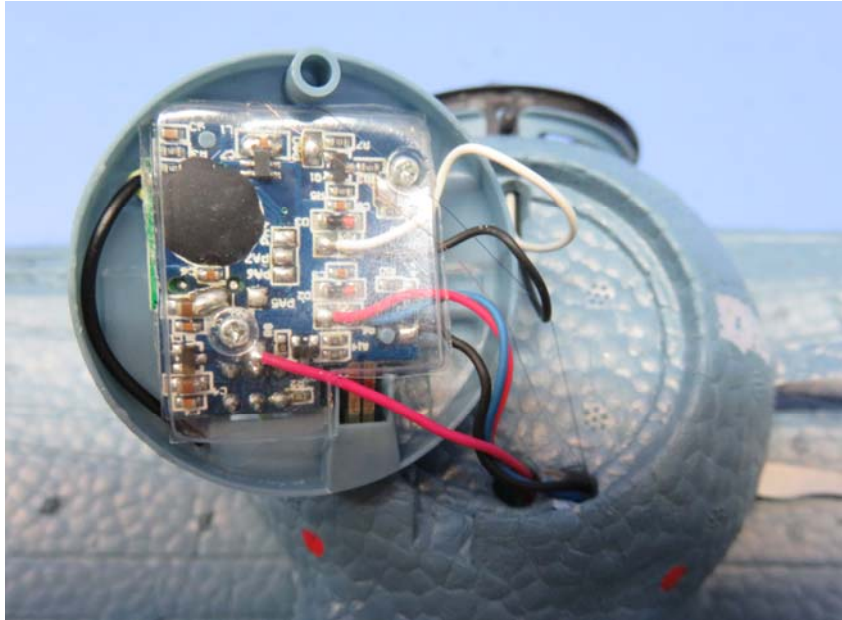

INTERTEK TESTING SERVICE

Report No.: 15110821HKG-003

Equipment Photographs

Model : 44557

(Internal)

FCC ID: PQN44557RX2G4

INTERTEK TESTING SERVICE

Report No.: 15110821HKG-003

Equipment Photographs

Model : 44557

(Internal)

FCC ID: PQN44557RX2G4

INTERTEK TESTING SERVICE

Report No.: 15110821HKG-003

Equipment Photographs

Model : 44557

(Internal)

FCC ID: PQN44557RX2G4

INTERTEK TESTING SERVICE

Report No.: 15110821HKG-003

Equipment Photographs

Model : 44557

(Internal)

INTERTEK TESTING SERVICE