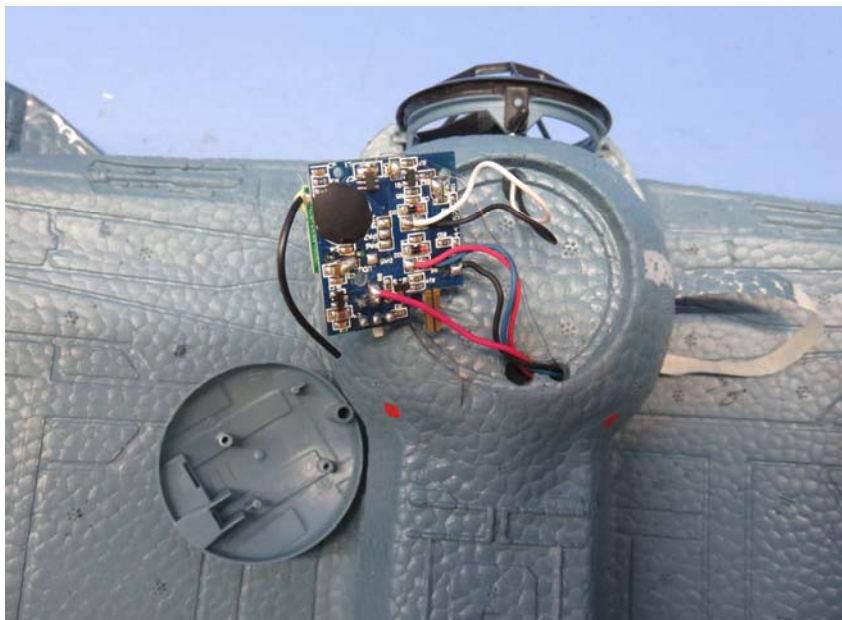

INTERTEK TESTING SERVICE

Report No.: 15110821HKG-003

Equipment Photographs

Model : 44557

(Internal)

FCC ID: PQN44557RX2G4

INTERTEK TESTING SERVICE

Report No.: 15110821HKG-003

Equipment Photographs

Model : 44557

(Internal)

FCC ID: PQN44557RX2G4

INTERTEK TESTING SERVICE

Report No.: 15110821HKG-003

Equipment Photographs

Model : 44557