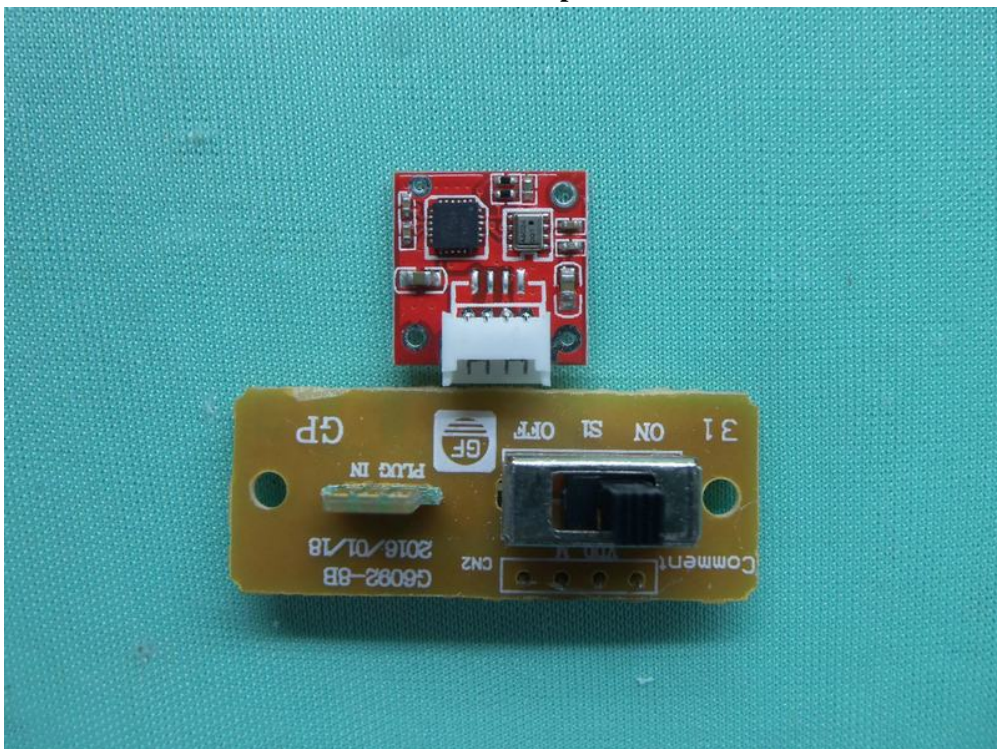

**Internal Photo**

FCC ID: PQN44550RX2G4

IC: 4438B-44550RX

**Inside View of The Product**

**Inner Circuit Top View**

**Inner Circuit Bottom View**

**Inner Circuit Top View**

**Inner Circuit Bottom View**

**Inner Circuit Top View**

**Inner Circuit Bottom View**