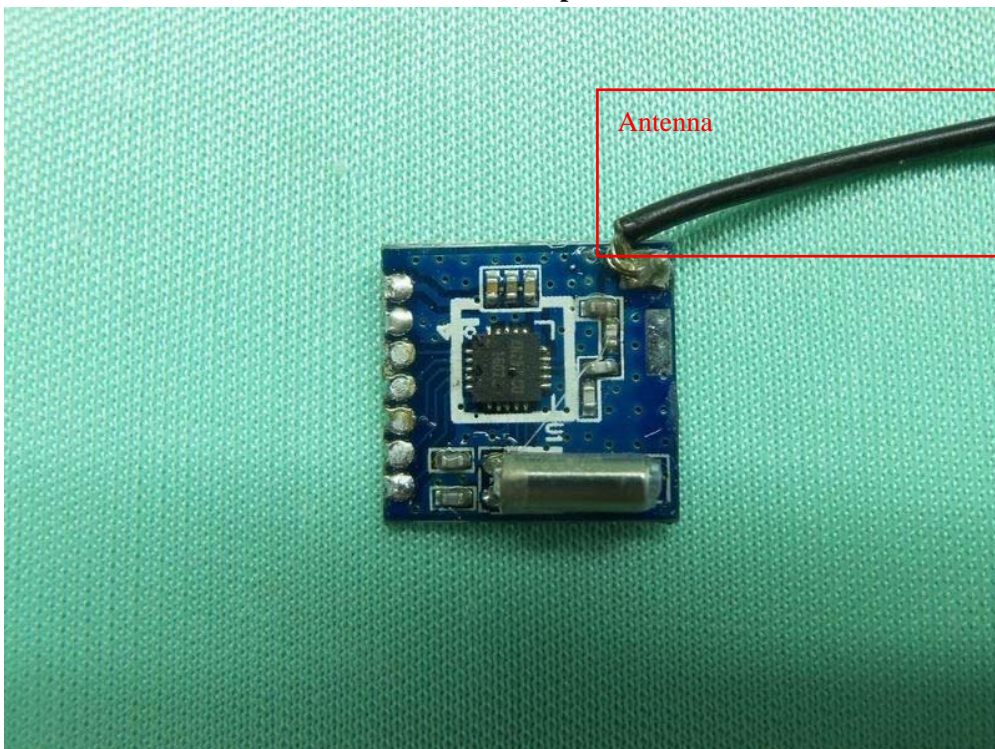

**Internal Photo**

FCC ID: PQN44550RX2G4

IC: 4438B-44550RX

**Inside View of The Product**

**Inner Circuit Top View**

**Inner Circuit Bottom View**

**Inner Circuit Top View**

**Inner Circuit Bottom View**

**Inner Circuit Top View**

**Inner Circuit Bottom View**