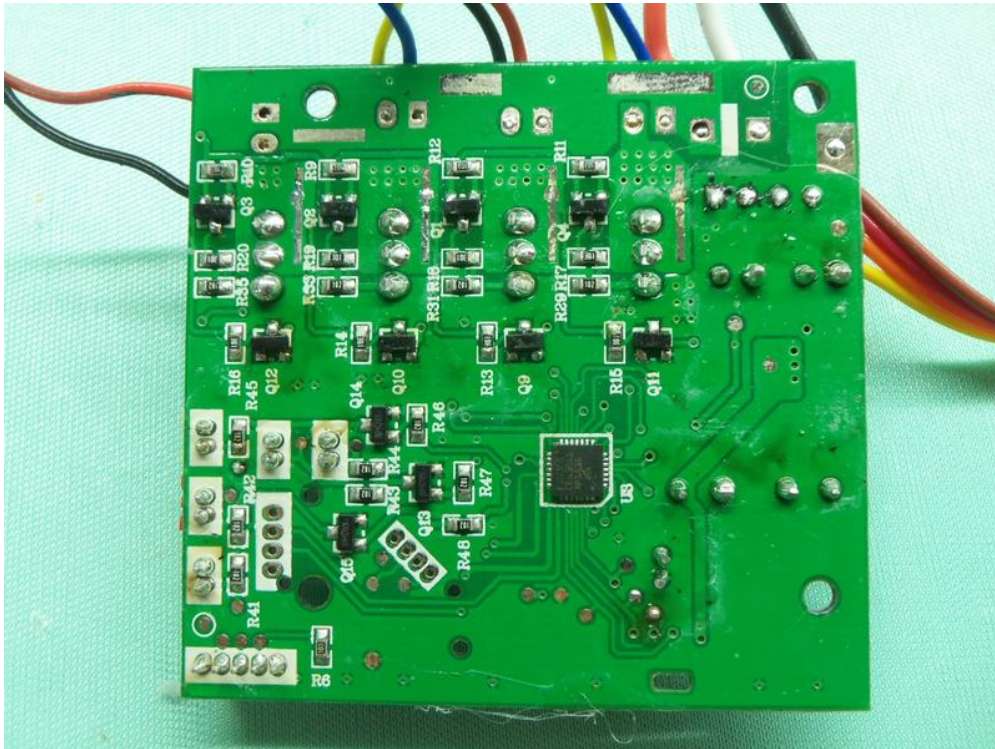

**Internal Photo**

FCC ID: PQN44550RX2G4

IC: 4438B-44550RX

**Inside View of The Product**

**Inner Circuit Top View**

**Inner Circuit Bottom View**

**Inner Circuit Top View**

**Inner Circuit Bottom View**

**Inner Circuit Top View**

**Inner Circuit Bottom View**