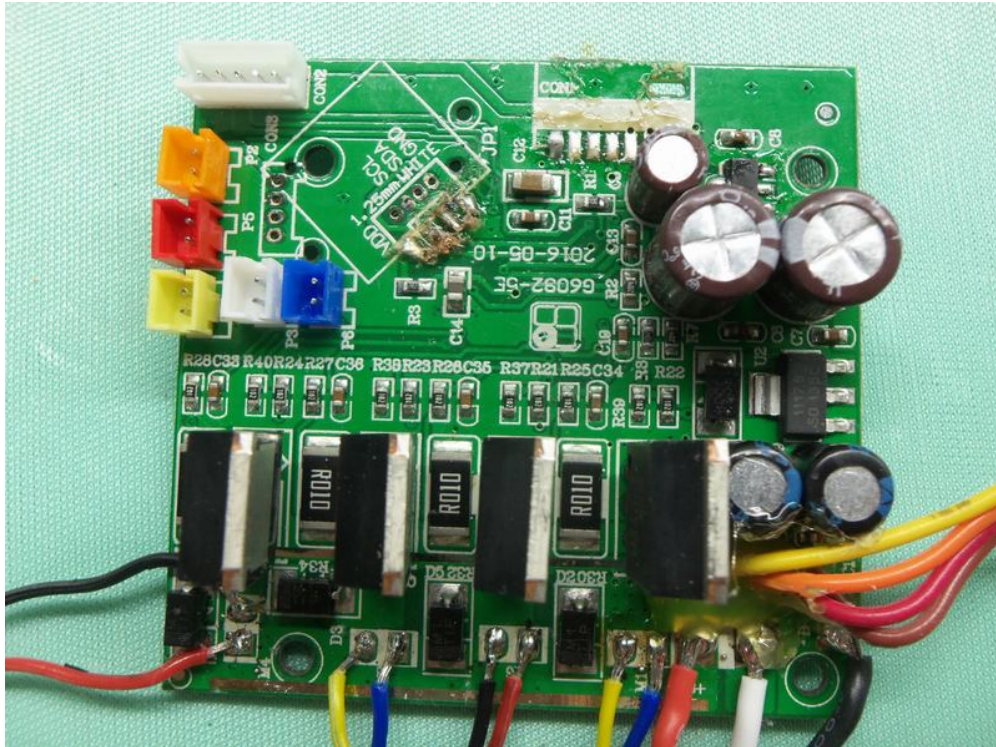

**Internal Photo**

FCC ID: PQN44550RX2G4

IC: 4438B-44550RX

**Inside View of The Product**

**Inner Circuit Top View**

**Inner Circuit Bottom View**

**Inner Circuit Top View**

**Inner Circuit Bottom View**

**Inner Circuit Top View**

**Inner Circuit Bottom View**