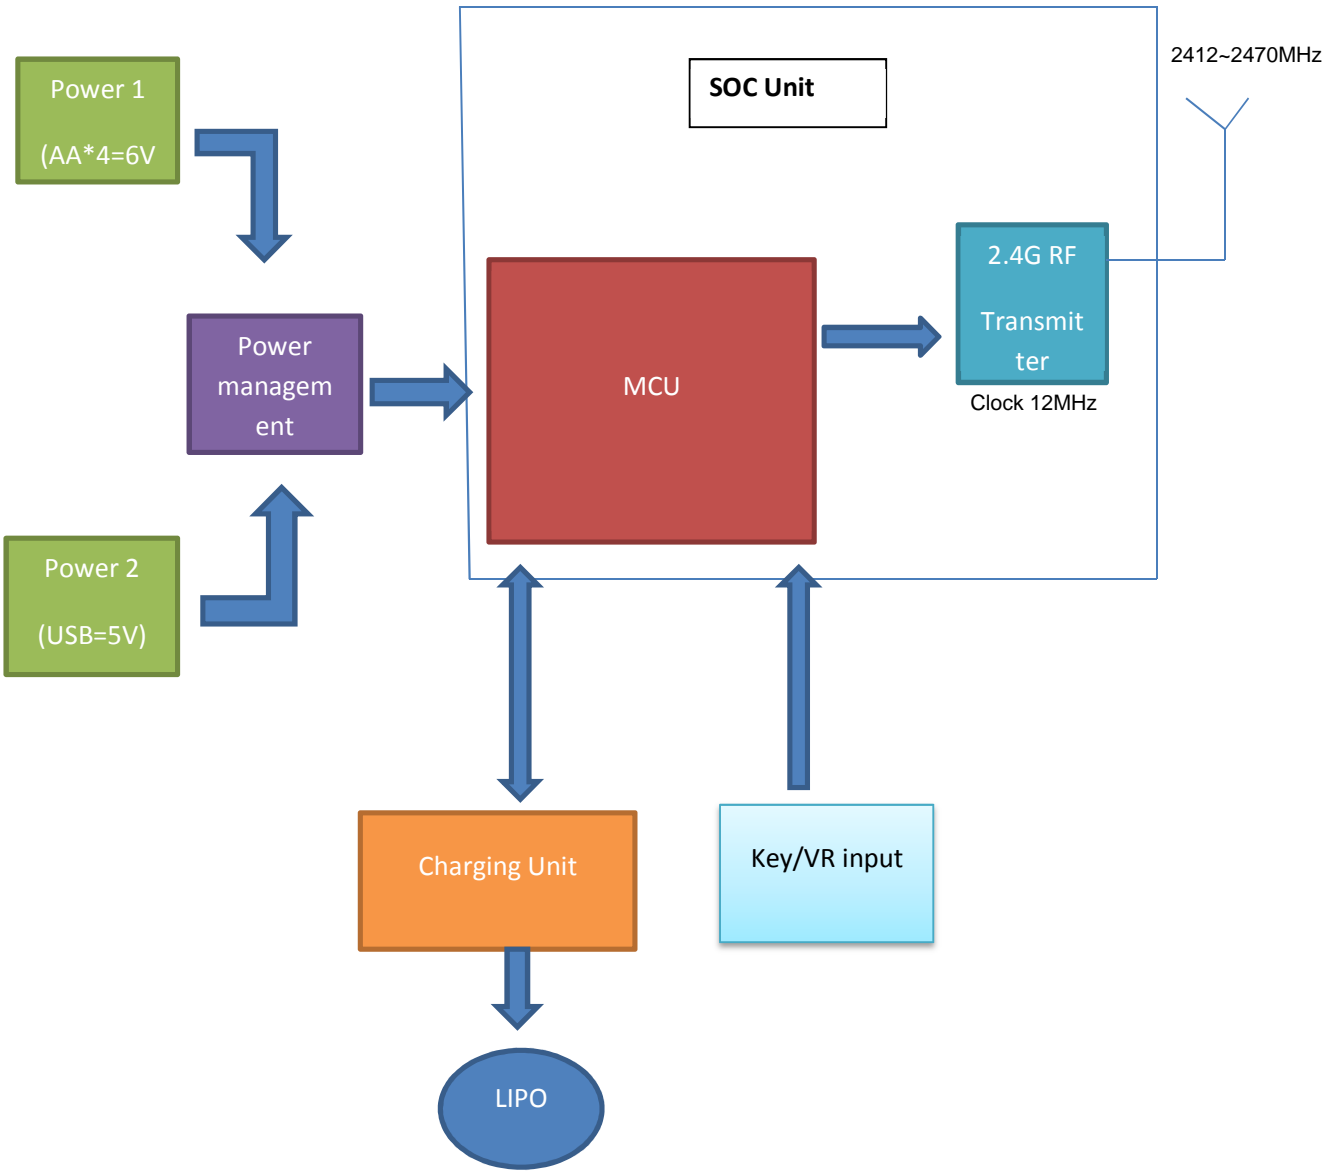

TX Unit

2.4GHz Transceiver for BT16P380

1. Block Diagram