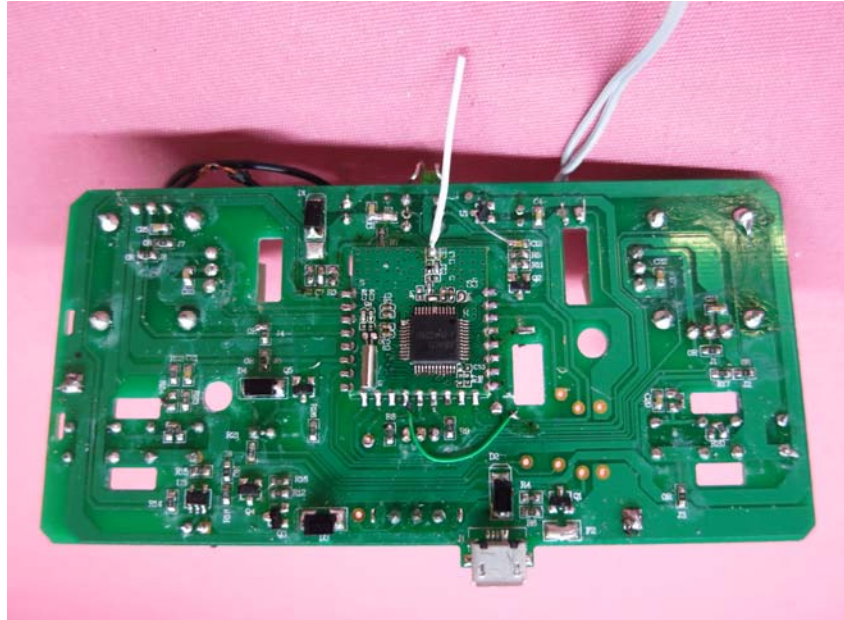

INTERTEK TESTING SERVICE

Report No.: 15010735HKG-001

Equipment Photographs

Model : 44548

(Internal)

FCC ID: PQN44548TX2G4
IC: 4438B-44548TX