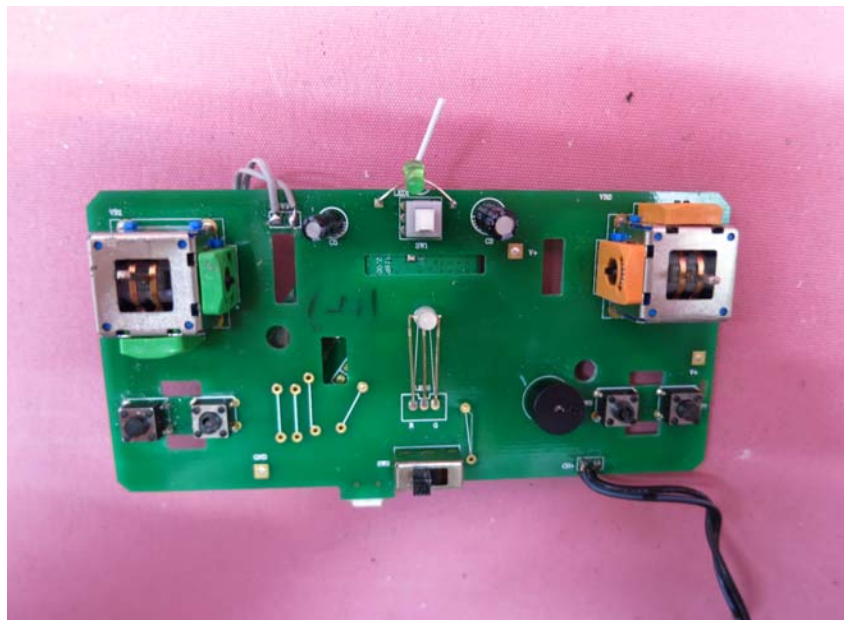

### Equipment Photographs

Model : 44548

(Internal)

---

FCC ID: PQN44548TX2G4  
IC: 4438B-44548TX

---