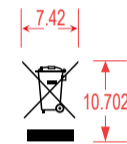

(Dimension unit: mm)

Standard Scale 100%

Standard Scale 200%

(Dimension unit: mm)

Font: Arial

Unit :MM