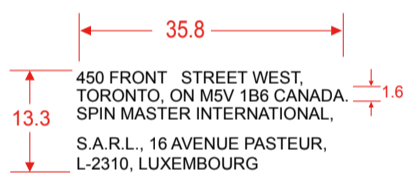

(Dimension unit: mm)

Standard Scale 100%

Standard Scale 200%

(Dimension unit: mm)

Font: Arial

Unit :MM