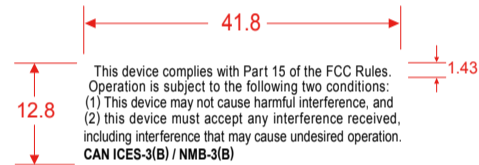

(Dimension unit: mm)

Standard Scale 100%

Standard Scale 200%

(Dimension unit: mm)

Font: Arial

Unit :MM