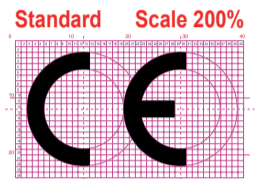

(Dimension unit: mm)

Standard Scale 100%

Standard Scale 200%

(Dimension unit: mm)

Font: Arial

Unit :MM