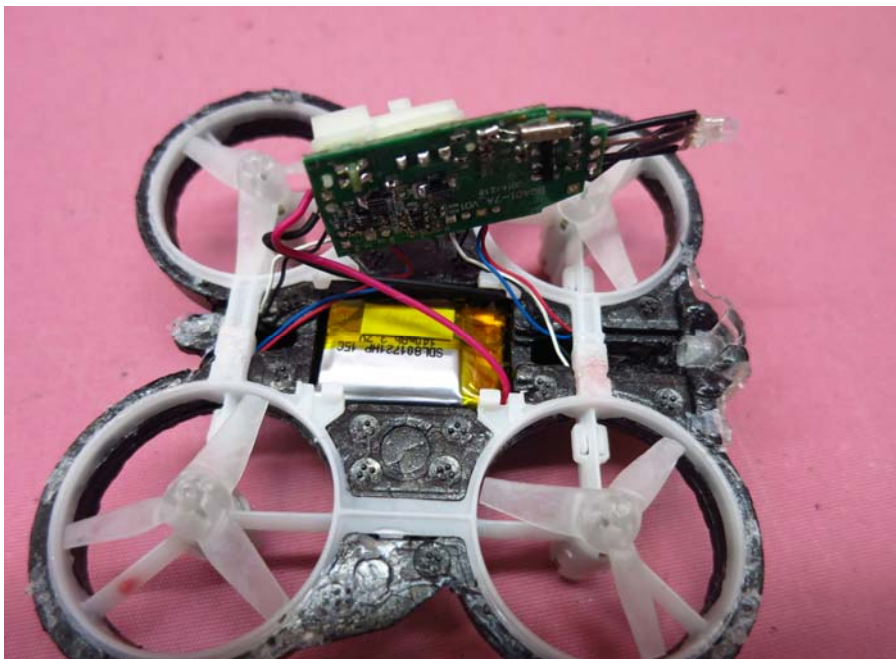

INTERTEK TESTING SERVICE

Report No.: 15010735HKG-003

Equipment Photographs

Model : 44548

(Internal)

INTERTEK TESTING SERVICE

Report No.: 15010735HKG-003

Equipment Photographs

Model : 44548

(Internal)

INTERTEK TESTING SERVICE

Report No.: 15010735HKG-003

Equipment Photographs

Model : 44548

(Internal)

INTERTEK TESTING SERVICE

Report No.: 15010735HKG-003

Equipment Photographs

Model : 44548

(Internal)