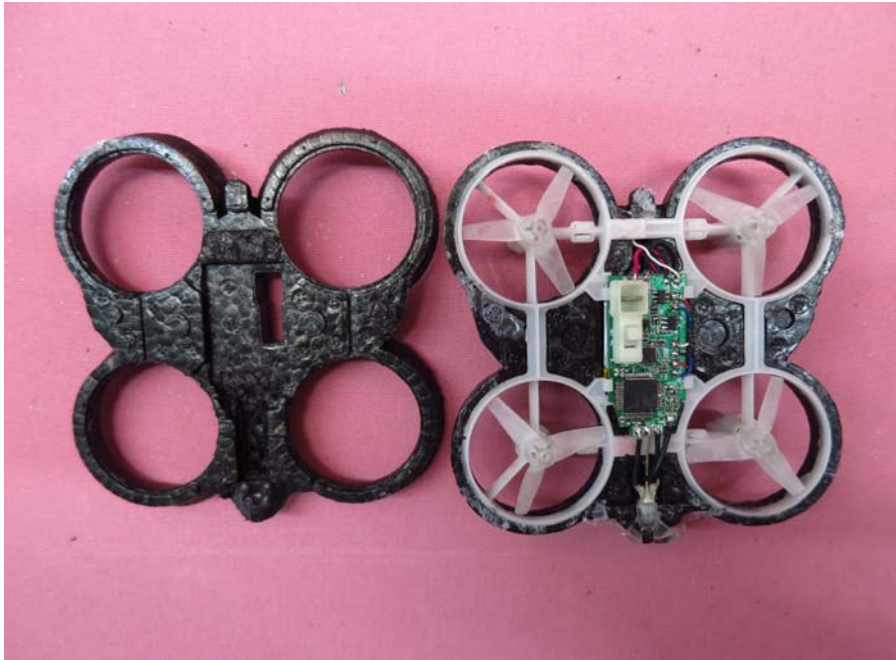

INTERTEK TESTING SERVICE

Report No.: 15010735HKG-003

Equipment Photographs

Model : 44548

(Internal)

INTERTEK TESTING SERVICE

Report No.: 15010735HKG-003

Equipment Photographs

Model : 44548

(Internal)

INTERTEK TESTING SERVICE

Report No.: 15010735HKG-003

Equipment Photographs

Model : 44548

(Internal)

INTERTEK TESTING SERVICE

Report No.: 15010735HKG-003

Equipment Photographs

Model : 44548

(Internal)