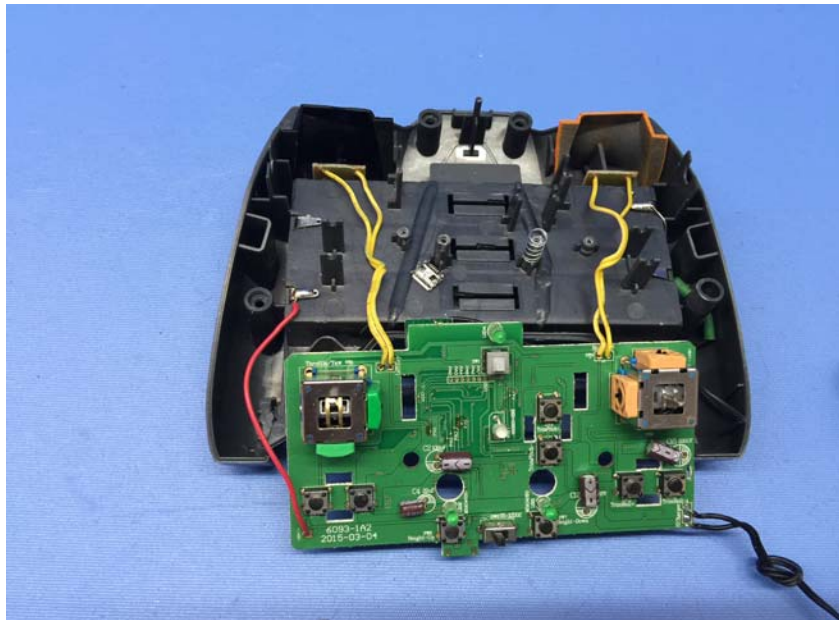


INTERTEK TESTING SERVICE

Report No.: 16040546HKG-001
16040546HKG-002

Equipment Photographs

Model : 44547TX

(Internal)

FCC ID: PQN44547TX2G4
IC: 4438B-44547TX

INTERTEK TESTING SERVICE

Report No.: 16040546HKG-001
16040546HKG-002

Equipment Photographs

Model : 44547TX

(Internal)

FCC ID: PQN44547TX2G4
IC: 4438B-44547TX

INTERTEK TESTING SERVICE

Report No.: 16040546HKG-001
16040546HKG-002

FCC ID: PQN44547TX2G4
IC: 4438B-44547TX

INTERTEK TESTING SERVICE

Report No.: 16040546HKG-001
16040546HKG-002

Equipment Photographs

Model : 44547TX

(Internal)

FCC ID: PQN44547TX2G4
IC: 4438B-44547TX

INTERTEK TESTING SERVICE

Report No.: 16040546HKG-001
16040546HKG-002

Equipment Photographs