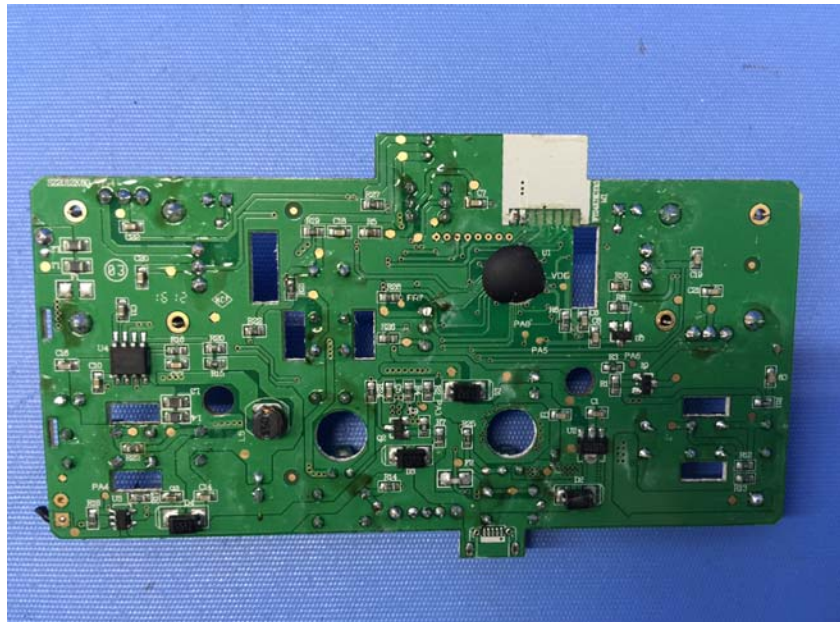

Report No.: 16040546HKG-001
16040546HKG-002

Equipment Photographs

Model : 44547TX

(Internal)

FCC ID: PQN44547TX2G4
IC: 4438B-44547TX

INTERTEK TESTING SERVICE

Report No.: 16040546HKG-001
16040546HKG-002

Equipment Photographs

Model : 44547TX

(Internal)

FCC ID: PQN44547TX2G4
IC: 4438B-44547TX

INTERTEK TESTING SERVICE

Report No.: 16040546HKG-001
16040546HKG-002

Equipment Photographs

Model : 44547TX

(Internal)