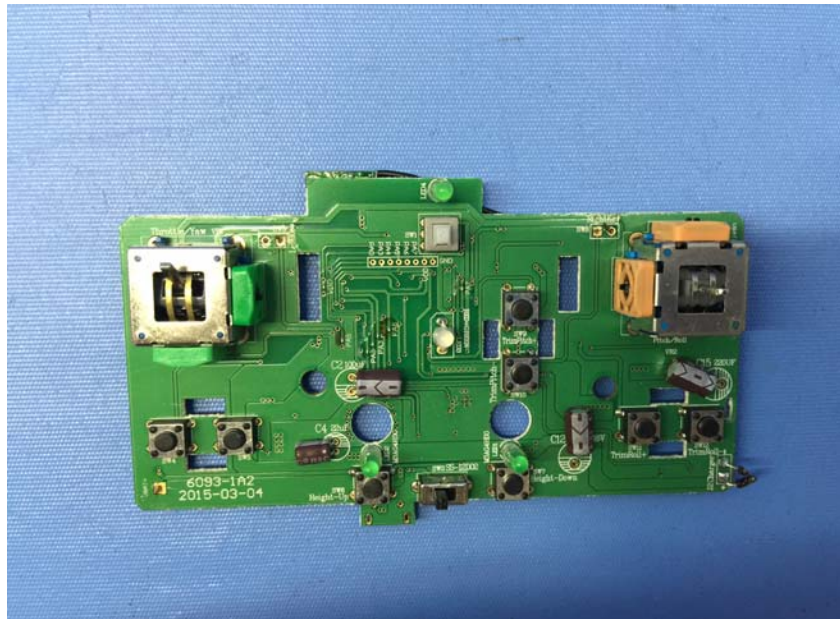

INTERTEK TESTING SERVICE

Report No.: 16040546HKG-001
16040546HKG-002

Equipment Photographs

Model : 44547TX

(Internal)

FCC ID: PQN44547TX2G4
IC: 4438B-44547TX