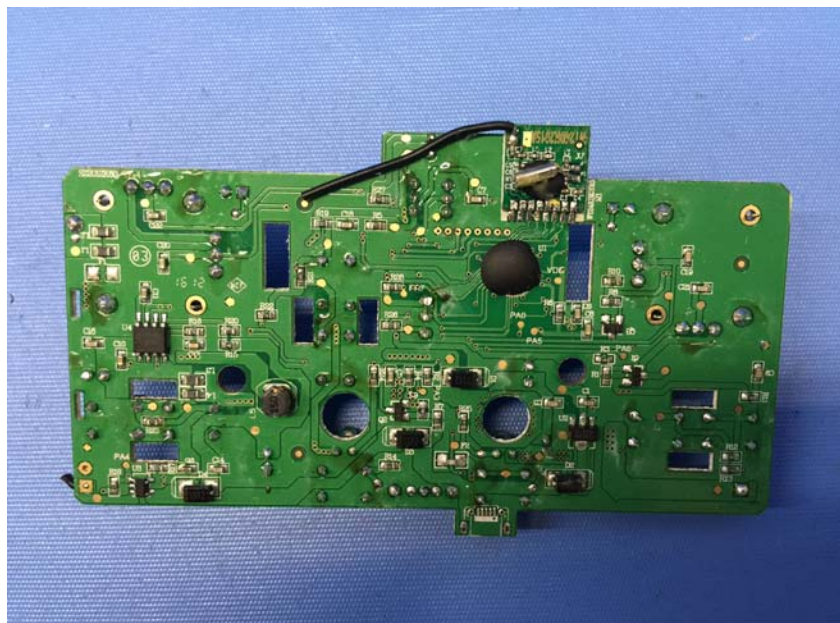

Equipment Photographs

Model : 44547TX

(Internal)

FCC ID: PQN44547TX2G4
IC: 4438B-44547TX

INTERTEK TESTING SERVICE

Report No.: 16040546HKG-001
16040546HKG-002

FCC ID: PQN44547TX2G4
IC: 4438B-44547TX

INTERTEK TESTING SERVICE

Report No.: 16040546HKG-001
16040546HKG-002

Equipment Photographs

Model : 44547TX

(Internal)

FCC ID: PQN44547TX2G4
IC: 4438B-44547TX

INTERTEK TESTING SERVICE

Report No.: 16040546HKG-001
16040546HKG-002

Equipment Photographs

Model : 44547TX

(Internal)

FCC ID: PQN44547TX2G4
IC: 4438B-44547TX

INTERTEK TESTING SERVICE

Report No.: 16040546HKG-001
16040546HKG-002

Equipment Photographs

Model : 44547TX

(Internal)