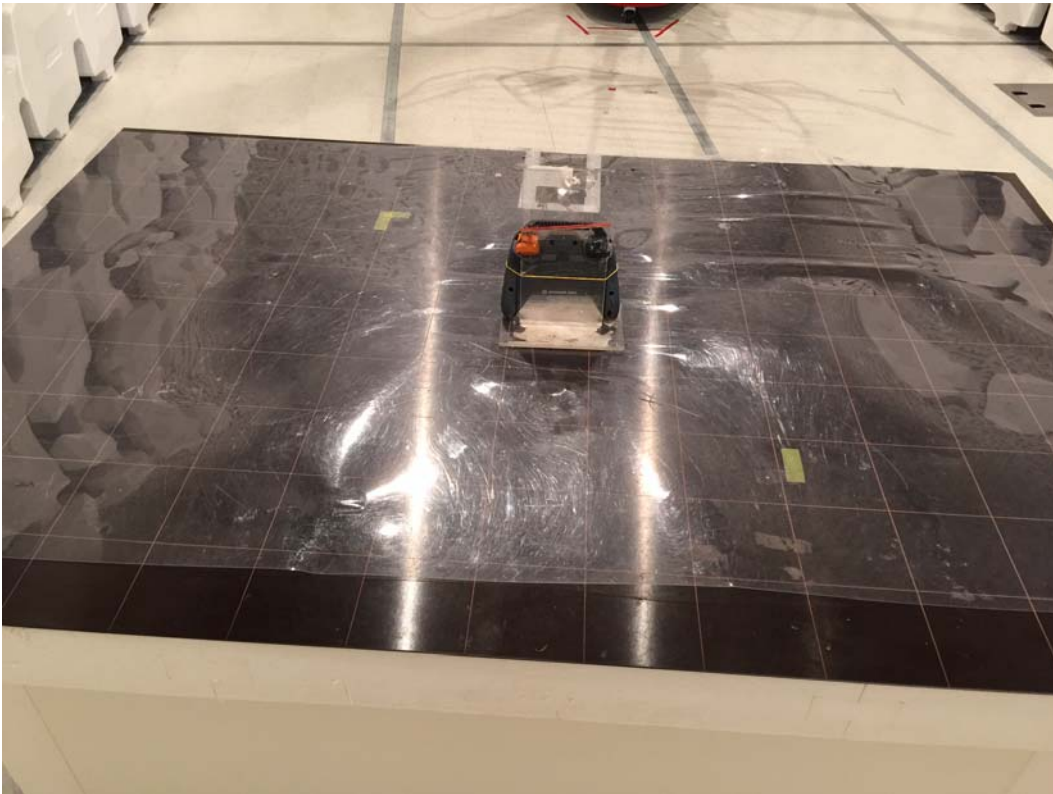

INTERTEK TESTING SERVICE

Report No: 16040546HKG-001
16040546HKG-002

Configuration Photographs Worst-Case Radiated Emissions

(Back View)

Model : 44547TX

FCC ID: PQN44547TX2G4
IC: 4438B-44547TX