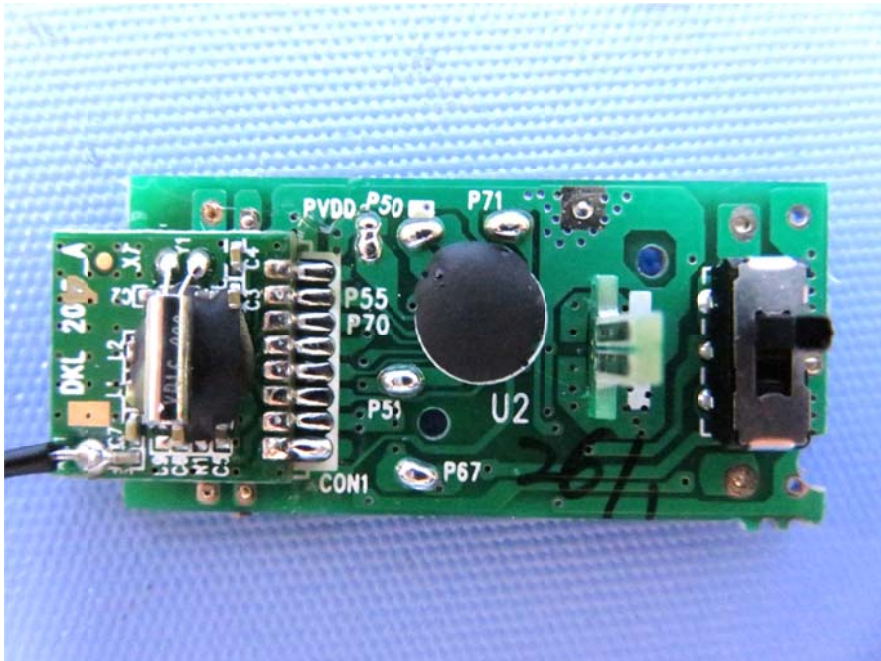

ENTERTEK TESTING SERVICE