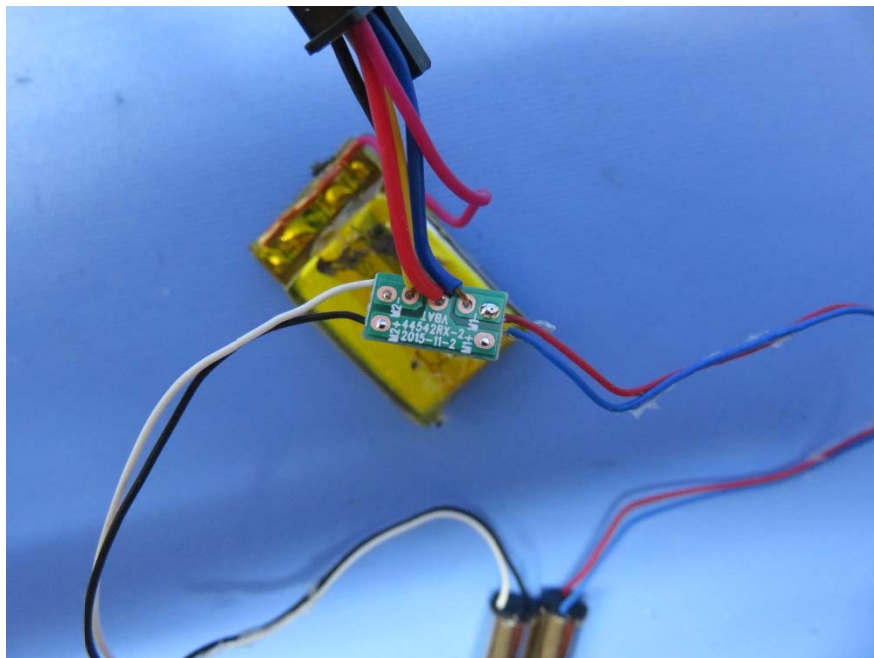

ENTERTEK TESTING SERVICE

FCC ID: PQN44542RX2G4

IC: 4438B-44542RX2G4