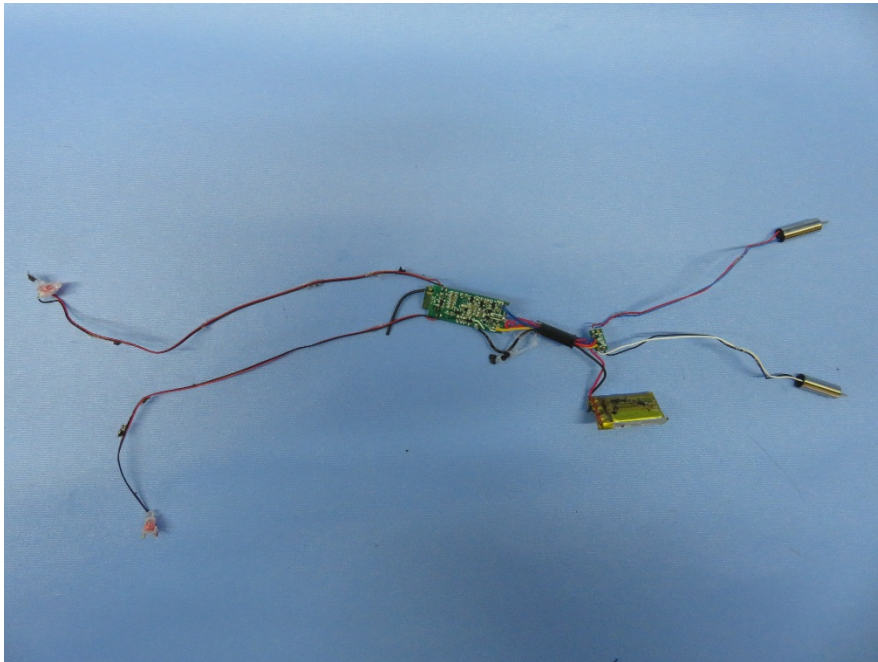

NTERTEK TESTING SERVICE