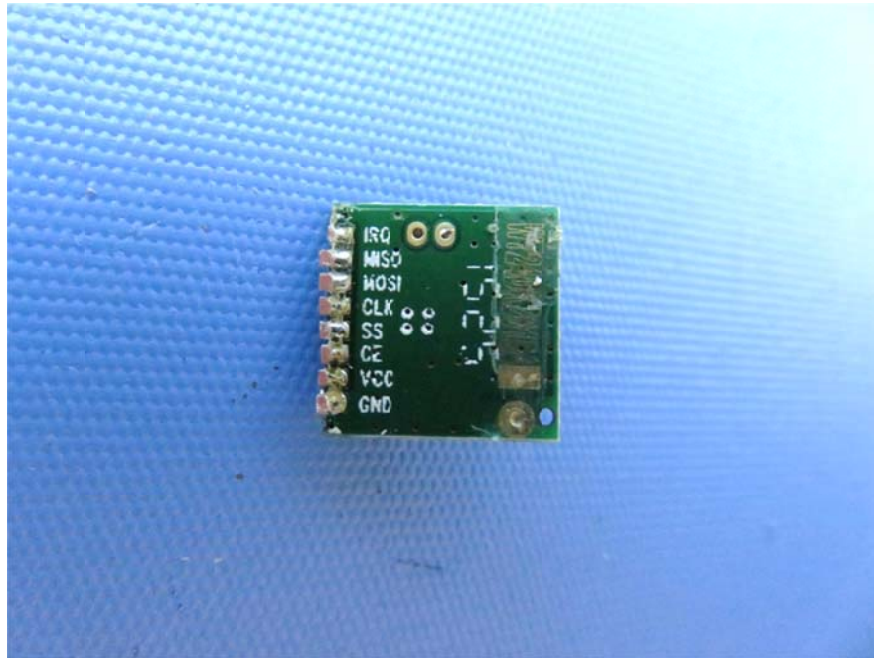

ENTERTEK TESTING SERVICE

FCC ID: PQN44542RX2G4

IC: 4438B-44542RX2G4