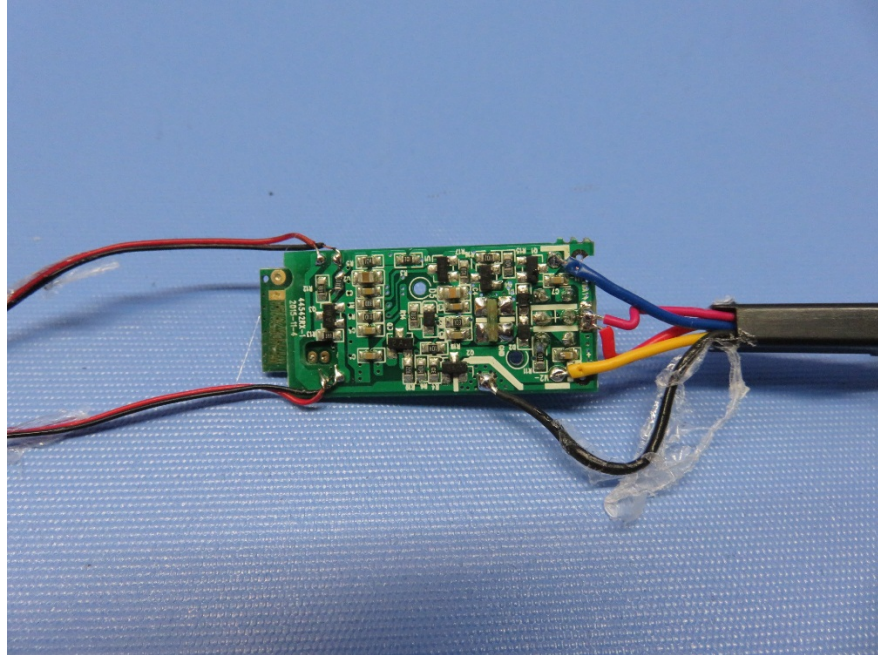

INTERTEK TESTING SERVICE

Equipment Photographs

(Internal)

NTERTEK TESTING SERVICE

NTERTEK TESTING SERVICE

ENTERTEK TESTING SERVICE

NTERTEK TESTING SERVICE

NTERTEK TESTING SERVICE

ENTERTEK TESTING SERVICE

FCC ID: PQN44542RX2G4

IC: 4438B-44542RX2G4