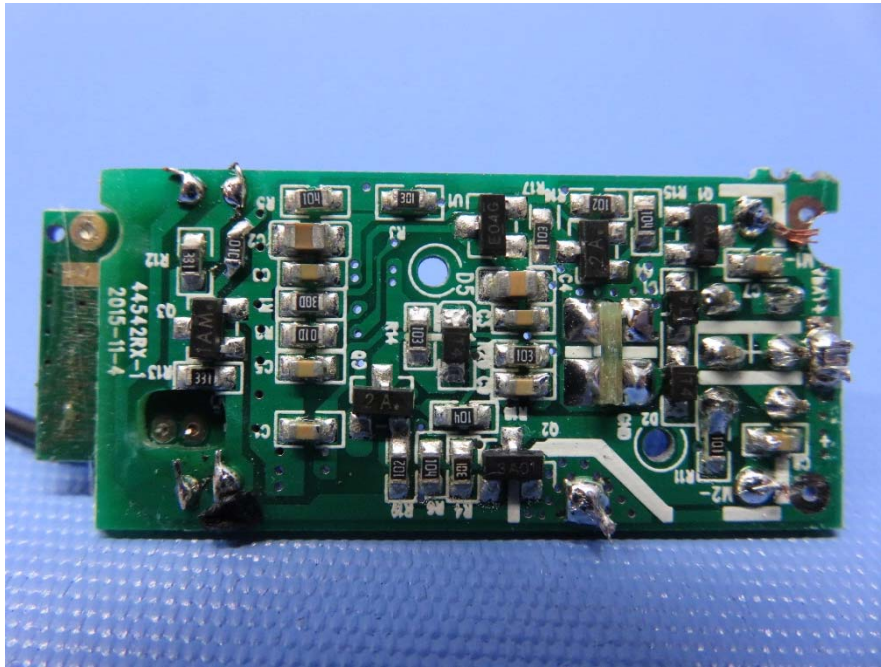

ENTERTEK TESTING SERVICE