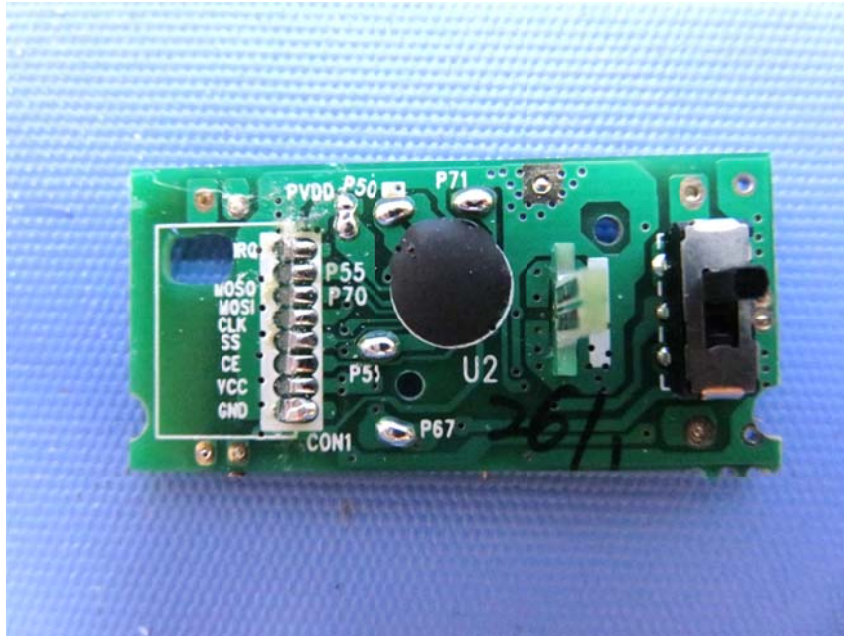

NTERTEK TESTING SERVICE