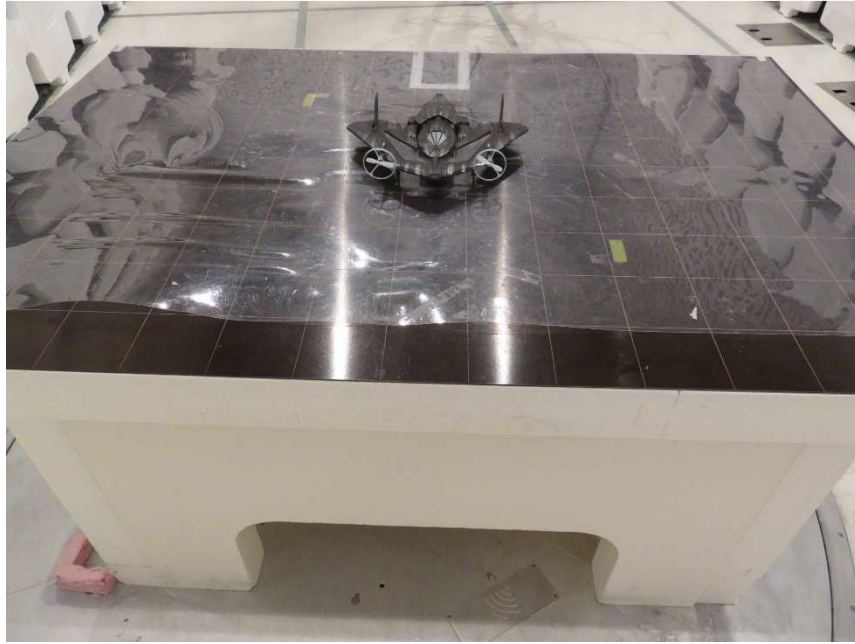

ENTERTEK TESTING SERVICE

Equipment Photographs

(Radiated Emission Test Setup)

NTERTEK TESTING SERVICE

FCC ID: PQN44542RX2G4

IC: 4438B-44542RX2G4