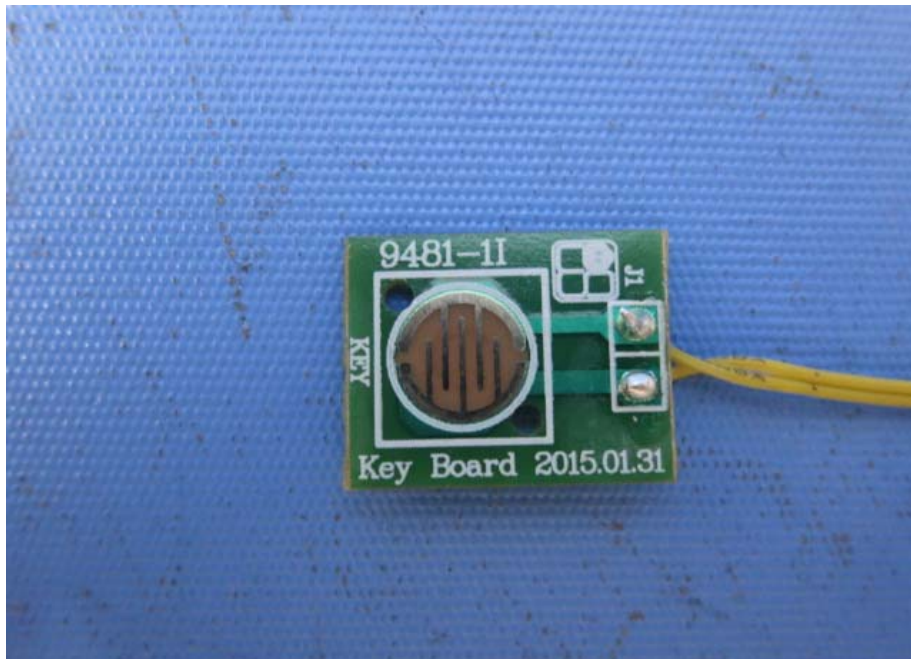

INTERTEK TESTING SERVICE

Report No.: 15040001HKG-001

Equipment Photographs

Model : 44529TX

(Internal)