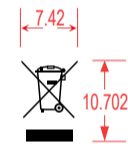

Tampo Plate Art Work

Standard Scale 100%

Standard Scale 200%

Standard Scale 100%

Standard Scale 200%