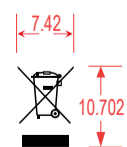

Tampo Plate Art Work

Standard Scale 100%

Standard Scale 200%

Standard Scale 100%

Standard Scale 200%