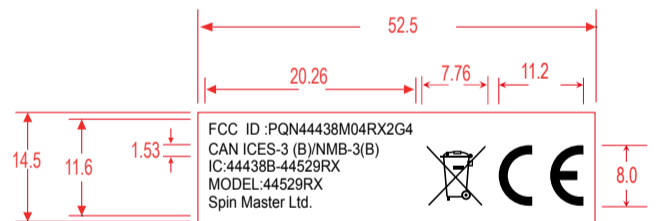

Tampo Plate Art Work

Standard Scale 100%

Standard Scale 200%

Standard Scale 100%

Standard Scale 200%