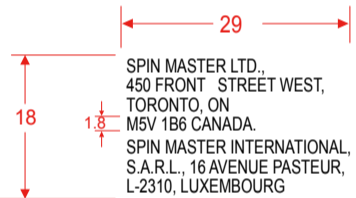

Tampo Plate Art Work

Standard Scale 100%

Standard Scale 200%

Standard Scale 100%

Standard Scale 200%