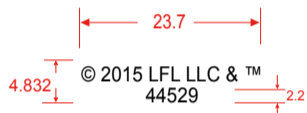

Tampo Plate Art Work

Standard Scale 100%

Standard Scale 200%

Standard Scale 100%

Standard Scale 200%