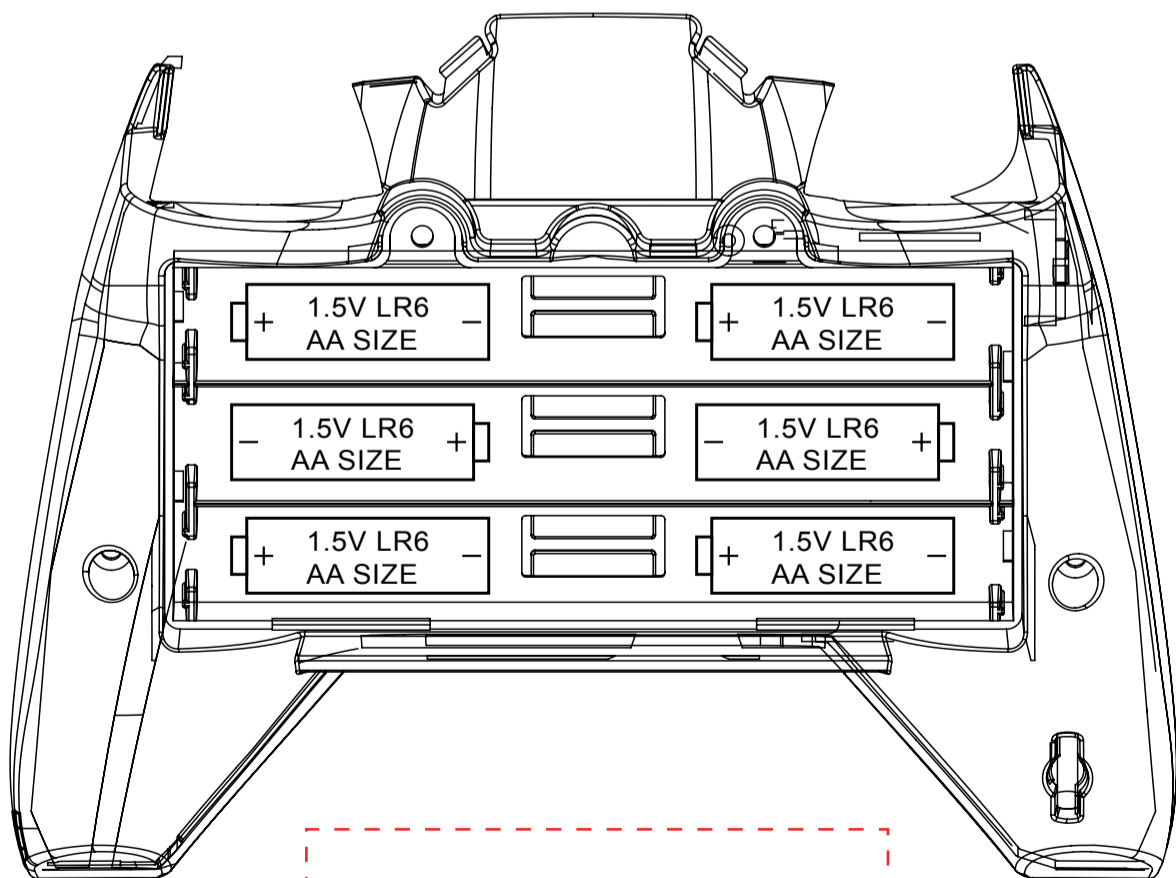

Tampo Plate Art Work

Standard Scale 100%

Standard Scale 200%

Standard Scale 100%

Standard Scale 200%