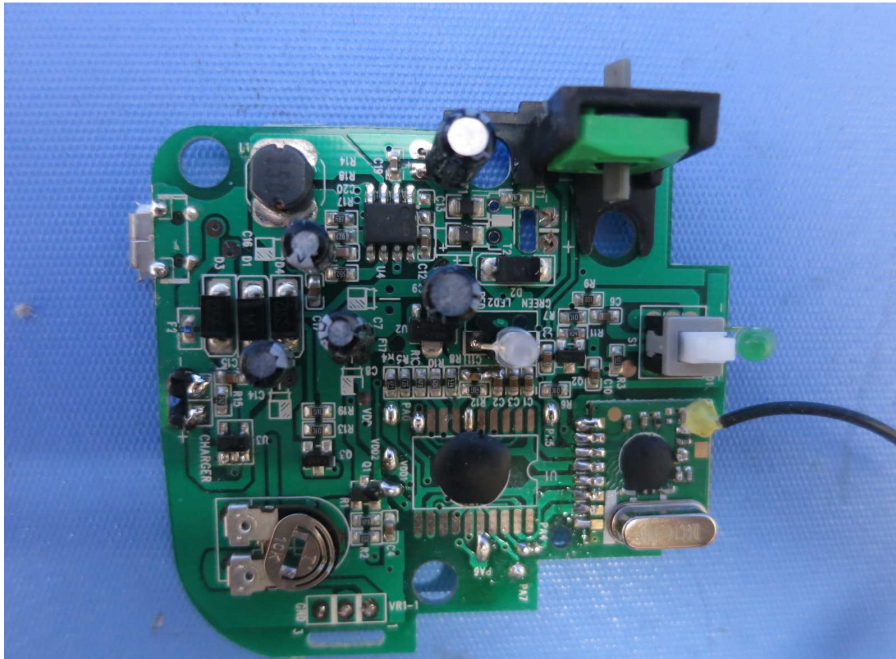

INTERTEK TESTING SERVICE

Report No.: 15040305HKG-001

Equipment Photographs

Model: 44527

(Internal)

INTERTEK TESTING SERVICE

Report No.: 15040305HKG-001

Equipment Photographs

Model: 44527

(Internal)

INTERTEK TESTING SERVICE

Report No.: 15040305HKG-001

Equipment Photographs

Model: 44527

(Internal)

INTERTEK TESTING SERVICE

Report No.: 15040305HKG-001

Equipment Photographs

Model: 44527

(Internal)

INTERTEK TESTING SERVICE

Report No.: 15040305HKG-001

Equipment Photographs

Model: 44527