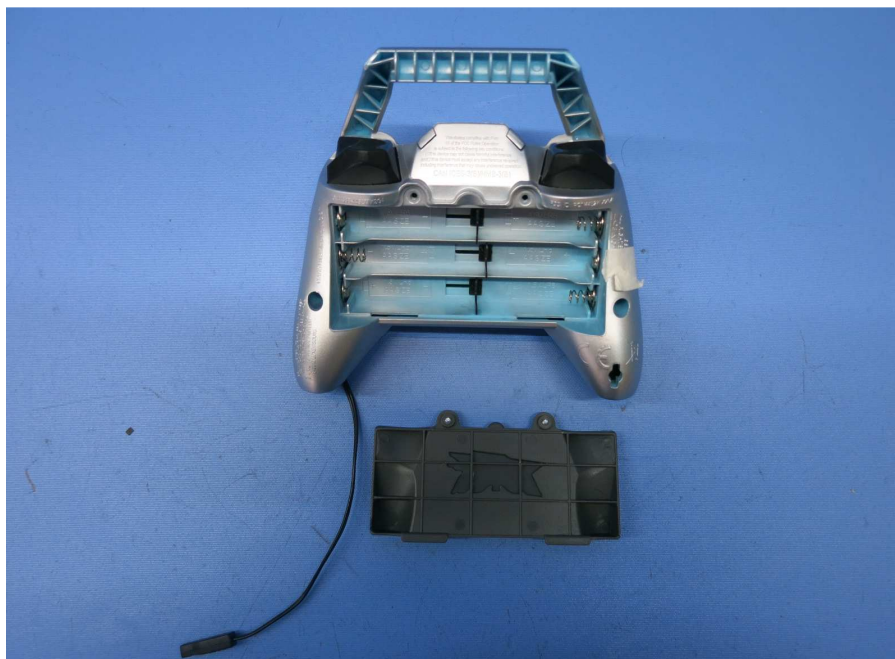

INTERTEK TESTING SERVICE

Report No.: 15040305HKG-001

Equipment Photographs

Model: 44527

(Internal)

INTERTEK TESTING SERVICE

Report No.: 15040305HKG-001

Equipment Photographs

Model: 44527

(Internal)

INTERTEK TESTING SERVICE

Report No.: 15040305HKG-001

Equipment Photographs

Model: 44527

(Internal)

INTERTEK TESTING SERVICE

Report No.: 15040305HKG-001

Equipment Photographs

Model: 44527

(Internal)

INTERTEK TESTING SERVICE

Report No.: 15040305HKG-001

Equipment Photographs

Model: 44527