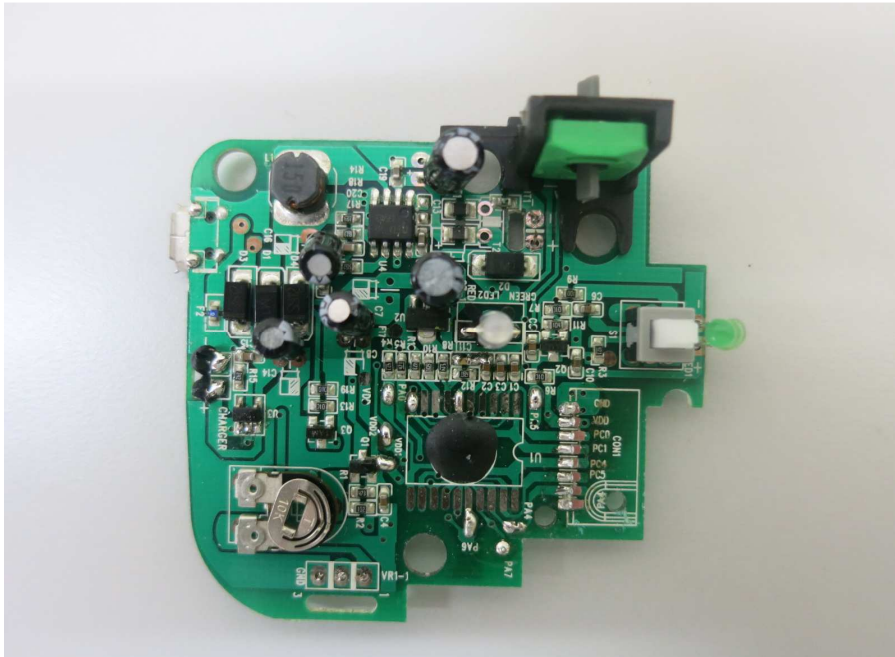

INTERTEK TESTING SERVICE

Report No.: 15040305HKG-001

Equipment Photographs

Model: 44527

(Internal)