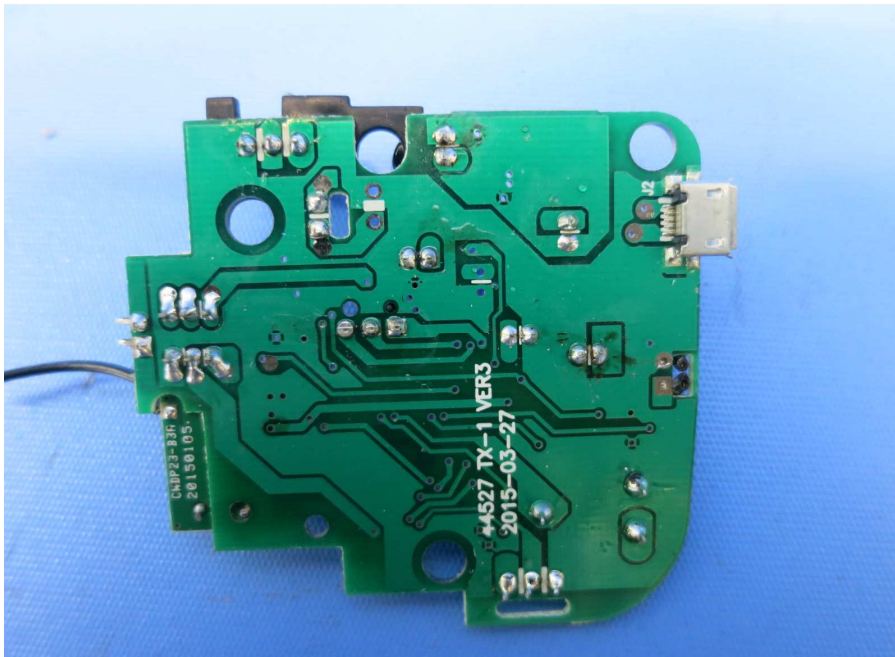

Model: 44527

(Internal)

INTERTEK TESTING SERVICE

Report No.: 15040305HKG-001

Equipment Photographs

Model: 44527

(Internal)

INTERTEK TESTING SERVICE

Report No.: 15040305HKG-001

Equipment Photographs

Model: 44527

(Internal)

INTERTEK TESTING SERVICE

Report No.: 15040305HKG-001

Equipment Photographs

Model: 44527