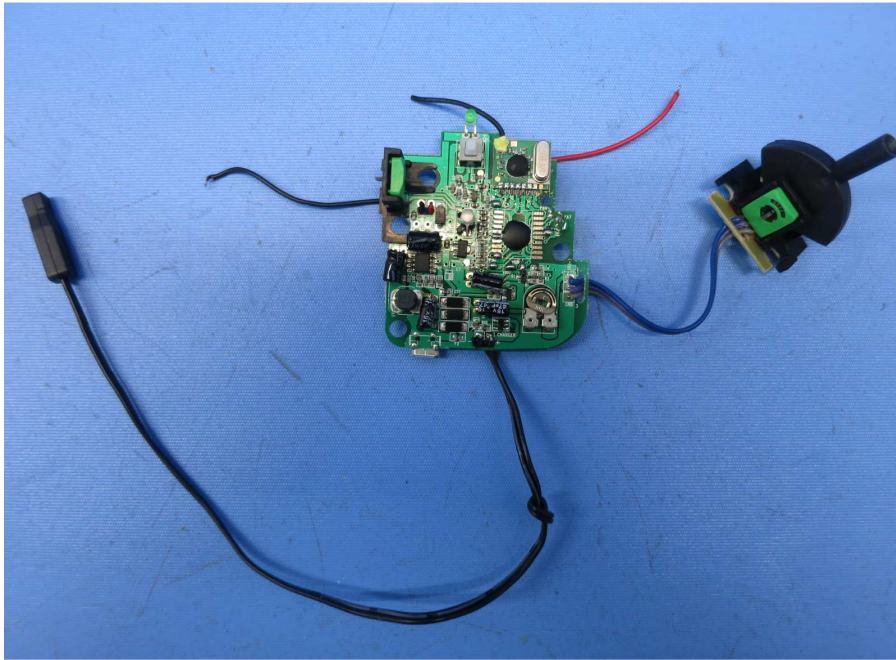

INTERTEK TESTING SERVICE

Report No.: 15040305HKG-001

Equipment Photographs

Model: 44527

(Internal)

INTERTEK TESTING SERVICE

Report No.: 15040305HKG-001

Equipment Photographs

Model: 44527

(Internal)

INTERTEK TESTING SERVICE

Report No.: 15040305HKG-001

Equipment Photographs

Model: 44527

(Internal)

INTERTEK TESTING SERVICE

Report No.: 15040305HKG-001

Equipment Photographs

Model: 44527

(Internal)

INTERTEK TESTING SERVICE

Report No.: 15040305HKG-001

Equipment Photographs

Model: 44527