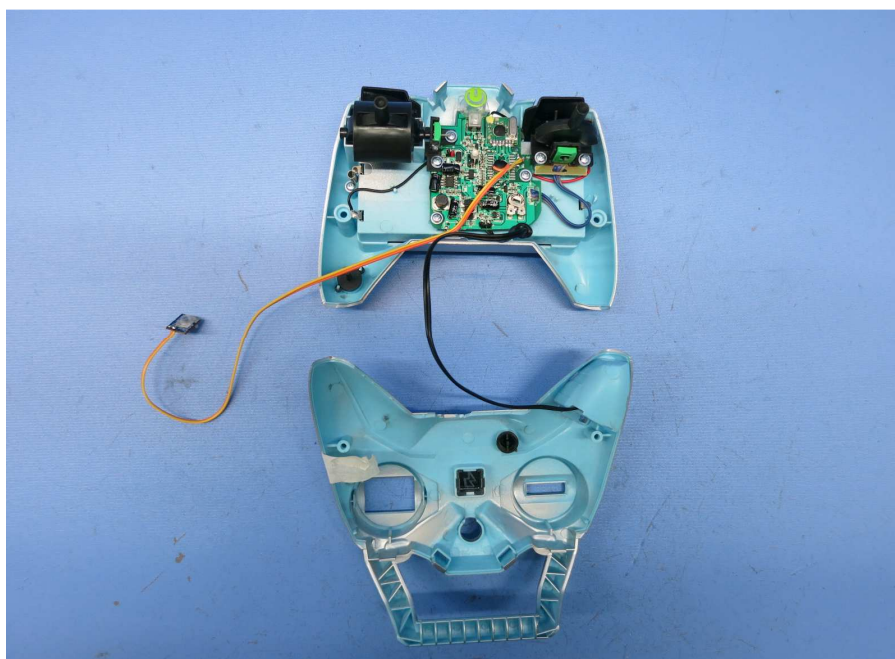

INTERTEK TESTING SERVICE

Report No.: 15040305HKG-001

Equipment Photographs

Model: 44527

(Internal)

INTERTEK TESTING SERVICE

Report No.: 15040305HKG-001

Equipment Photographs

Model: 44527

(Internal)

INTERTEK TESTING SERVICE

Report No.: 15040305HKG-001

Equipment Photographs

Model: 44527

(Internal)

INTERTEK TESTING SERVICE