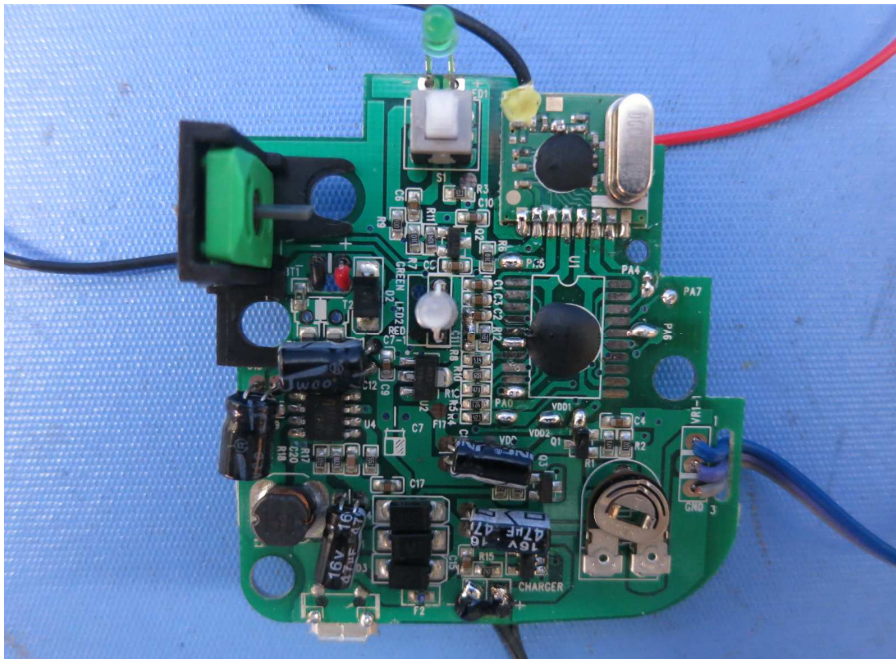

INTERTEK TESTING SERVICE

Report No.: 15040305HKG-001

Equipment Photographs

Model: 44527

(Internal)

INTERTEK TESTING SERVICE

Report No.: 15040305HKG-001

Equipment Photographs

Model: 44527

(Internal)

INTERTEK TESTING SERVICE

Report No.: 15040305HKG-001

Equipment Photographs

Model: 44527

(Internal)

INTERTEK TESTING SERVICE