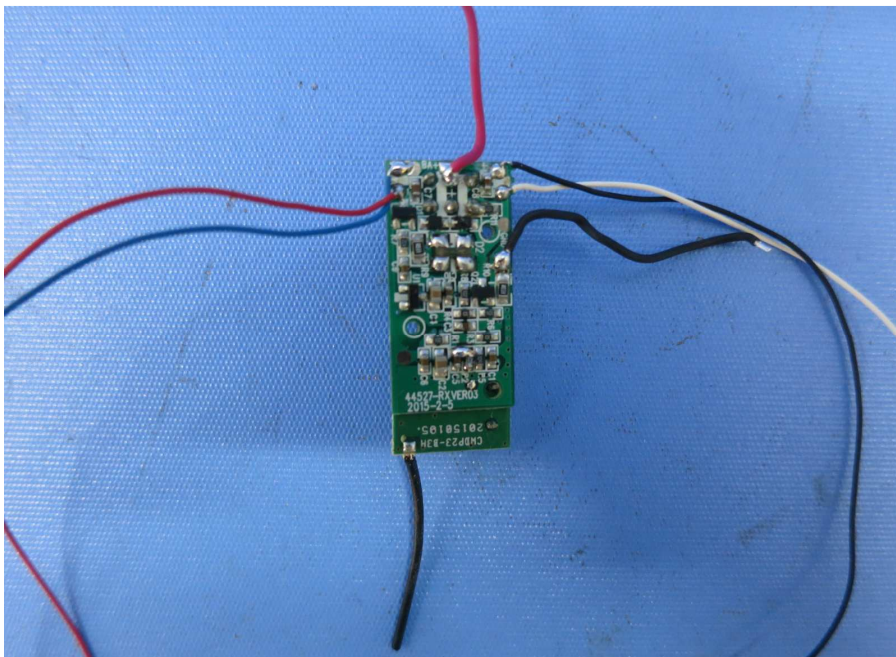

INTERTEK TESTING SERVICE

Report No.: 15040305HKG-003

Equipment Photographs

Model: 44527

(Internal)

INTERTEK TESTING SERVICE

Report No.: 15040305HKG-003

Equipment Photographs

Model: 44527

(Internal)

INTERTEK TESTING SERVICE

Report No.: 15040305HKG-003

Equipment Photographs

Model: 44527

(Internal)

INTERTEK TESTING SERVICE

Report No.: 15040305HKG-003

Equipment Photographs

Model: 44527

(Internal)