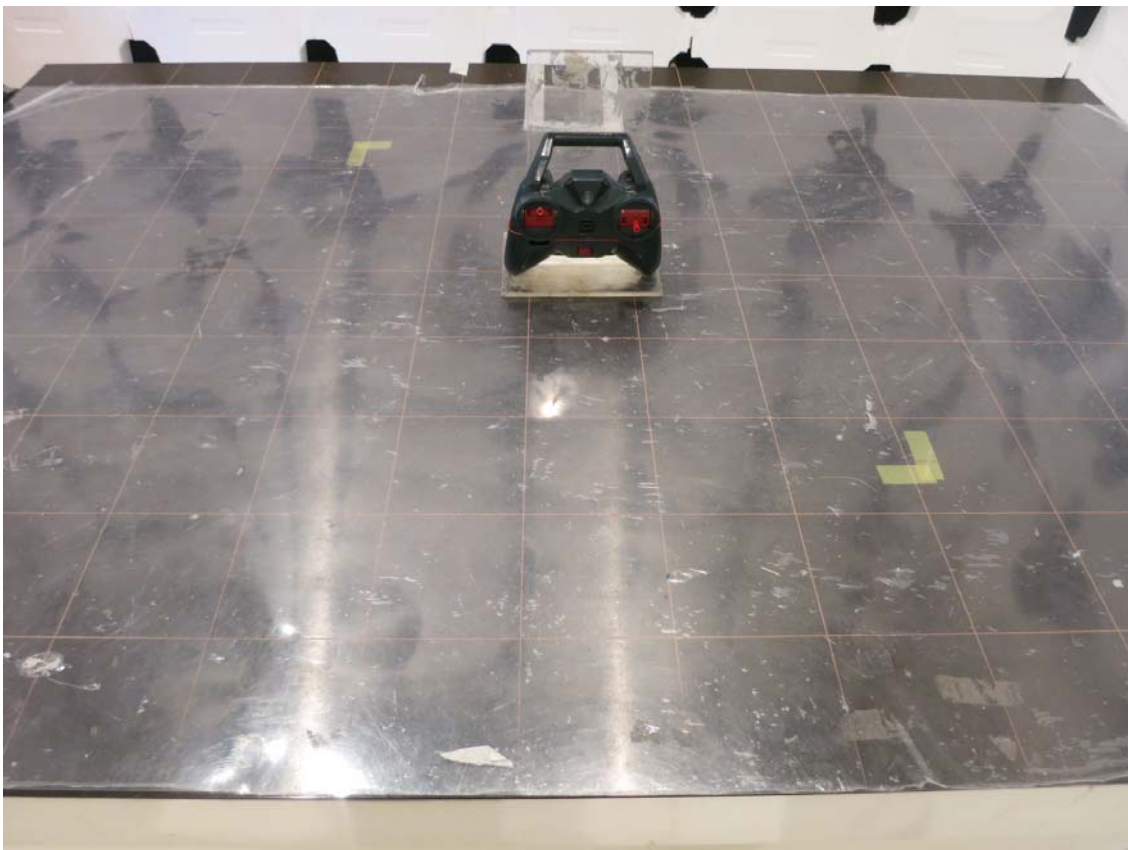

## Configuration Photographs

### Worst-Case Radiated Emissions

(Front View)

Model : 44497TX