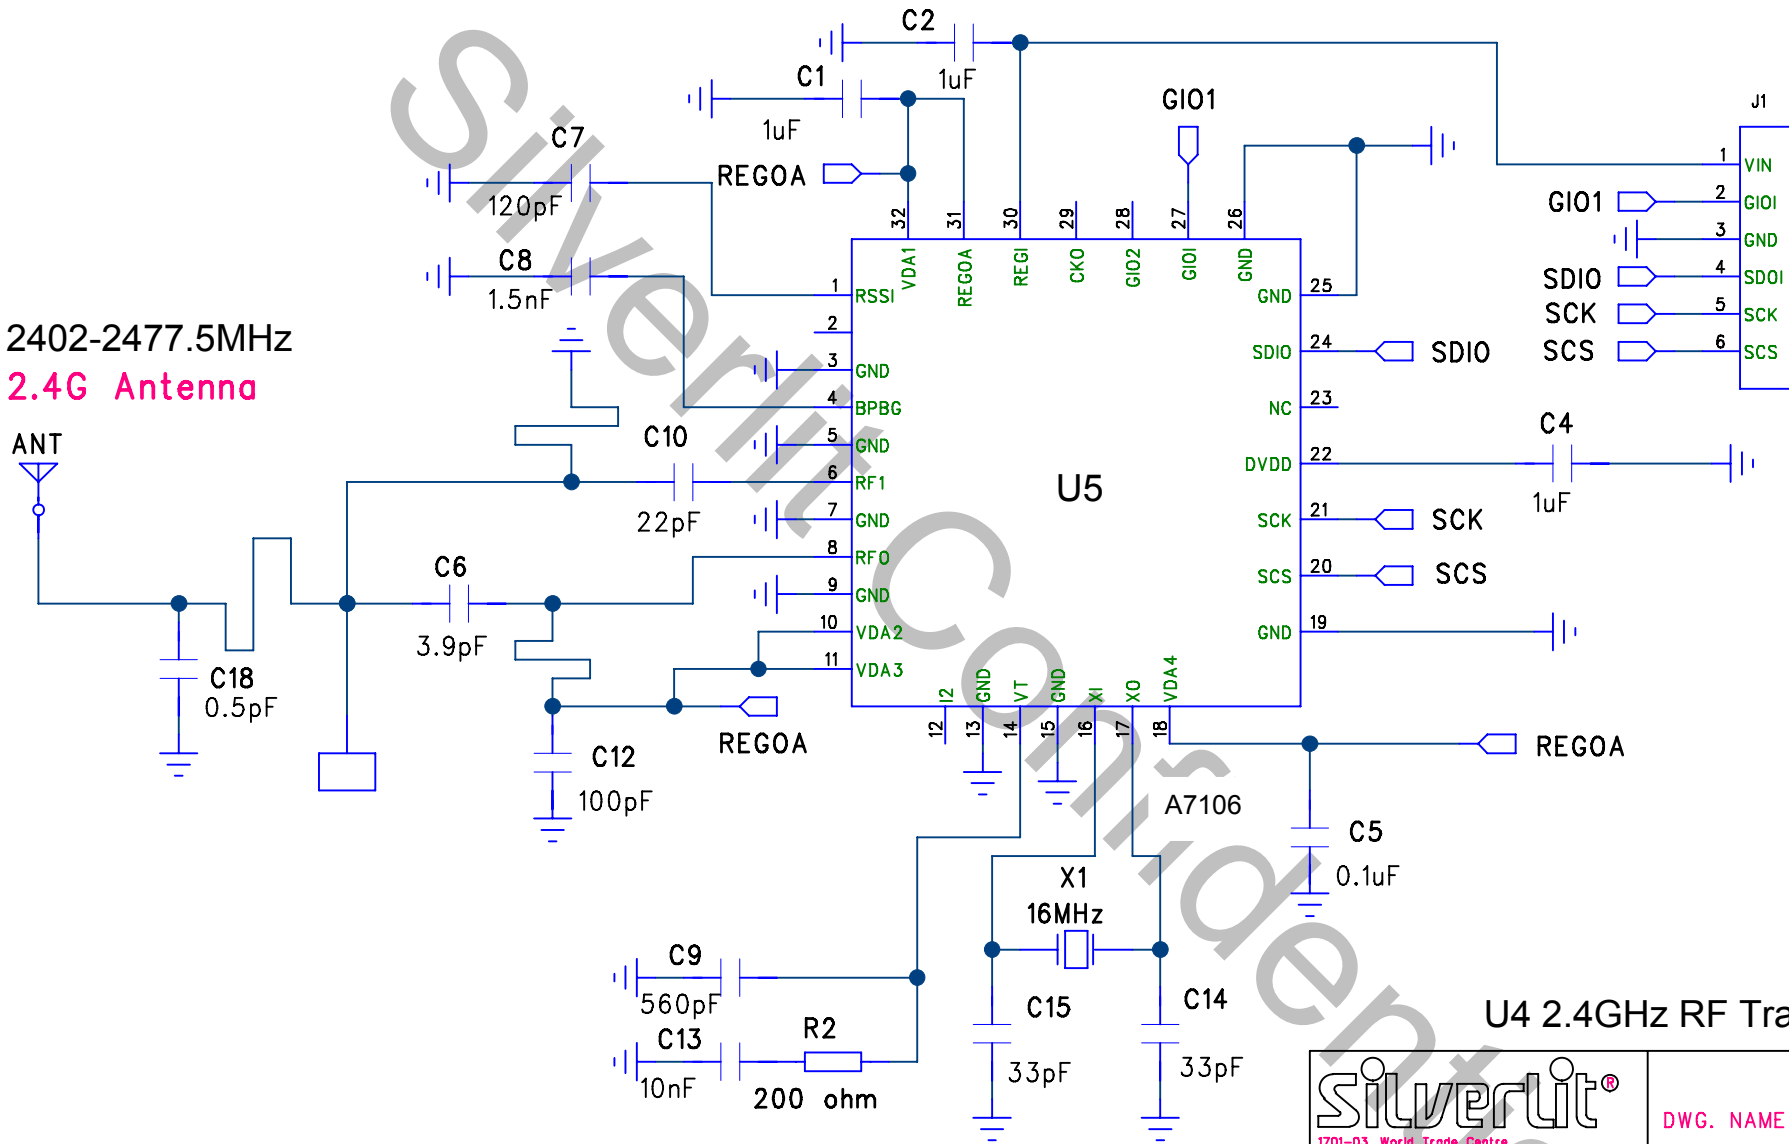

| | | | |
|------------------------------------------------------------------------------------------------------------------------|--------|------------|---------------------------------|
| Silverlit Toys Manufacturing Ltd. 1701-03, World Trade Centre, 280 Gloucester Road, Causeway Bay, Hong Kong. | | DWG. NAME | SCHEMATIC CIRCUIT |
| ITEM NO. | 44490 | ITEM NAME | ARH RDC Black Hawk Heli M01(TX) |
| | | DRAWN/DATE | Albert / Apr24-2013 |
| | | CHK/DATE | Nelson / Apr24-2013 |
| PAGE | 1 OF 1 | APP/DATE | Owen / Apr24-2013 |

2402-2477.5MHz
2.4G Antenna

U4 2.4GHz RF Transceiver Module

| | | | |
|-----------------------------------------------------------------------------------------------------------------------------------------------------------------------|--------|------------|-------------------|
|  1701-03, World Trade Centre, 280 Gloucester Road, Causeway Bay, Hong Kong | | DWG. NAME | SCHEMATIC CIRCUIT |
| | | ITEM NO. | 84609 |
| | | DRAWN/DATE | Albert/Jun05-2013 |
| | | CHK/DATE | Nelson/Jun05-2013 |
| PAGE | 1 OF 1 | APP/DATE | Owen/Jun05-2013 |