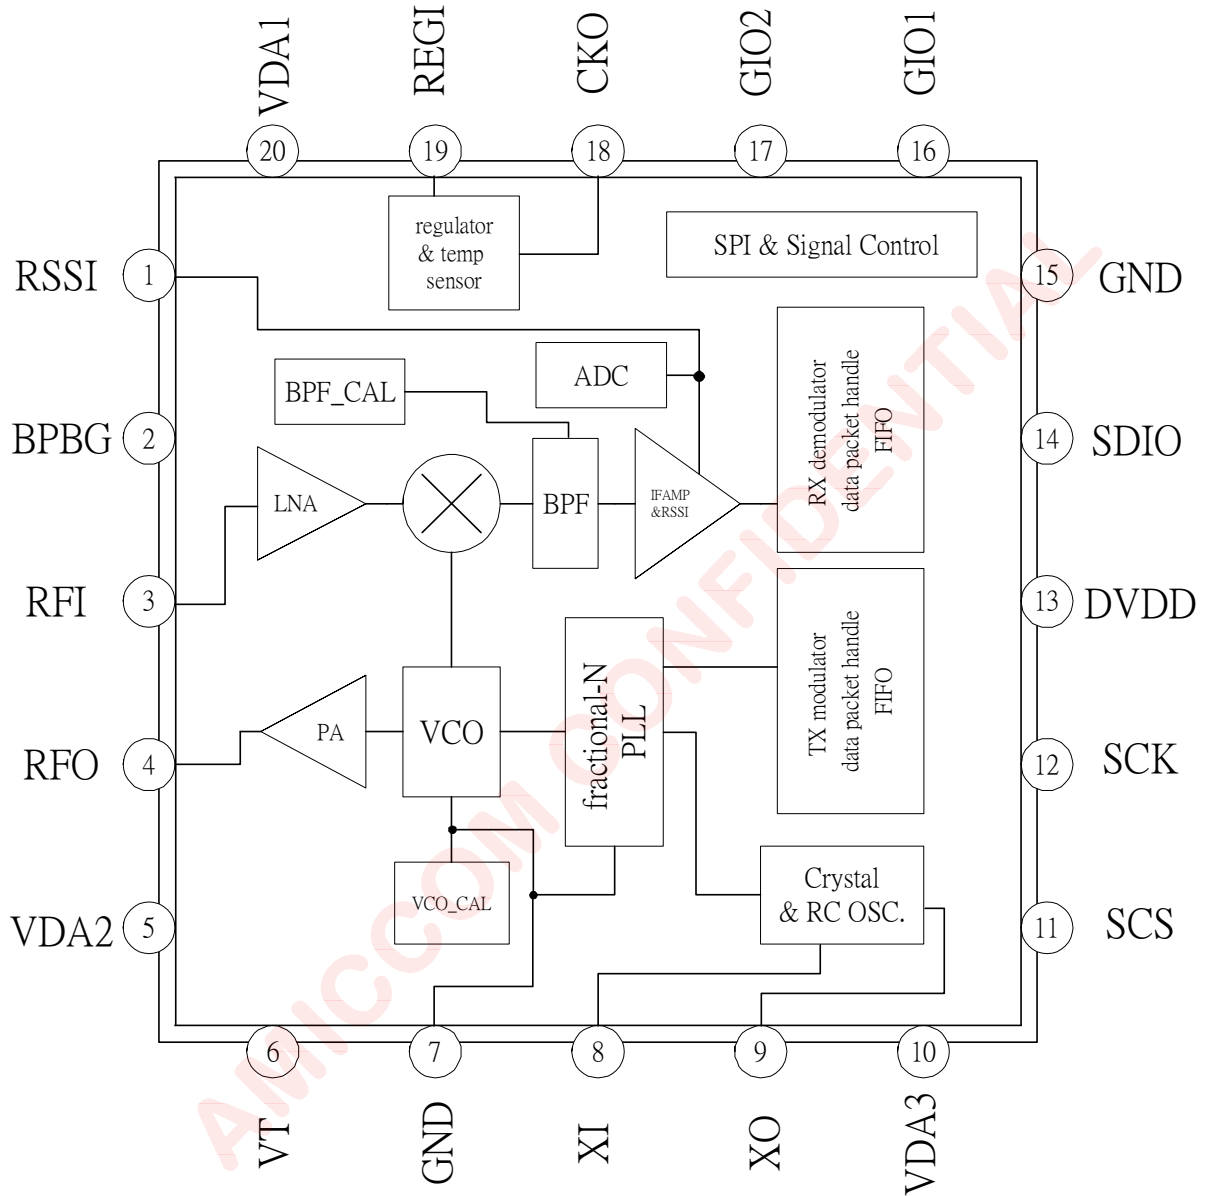

 <small>Silverlit Toys Manufacturing Ltd.          1701-05, World Trade Centre, 280 Gloucester Road,          Causeway Bay, Hong Kong.</small>		DWG. NAME	Block diagram
Model No.	44490	ITEM NAME	ARH RDC Black Hawk Heli M01 (TX)
		DRAWN/DATE	Albert/Apr24-2013
		CHK/DATE	Nelson/Apr24-2013
PAGE	1 OF 1	APP/DATE	Owen/Apr24-2013

# (U4) 2.4GHz RF Transceiver Module Block Diagram

**6. Chip Block Diagram**

Fig 6-1. A7106 Block Diagram