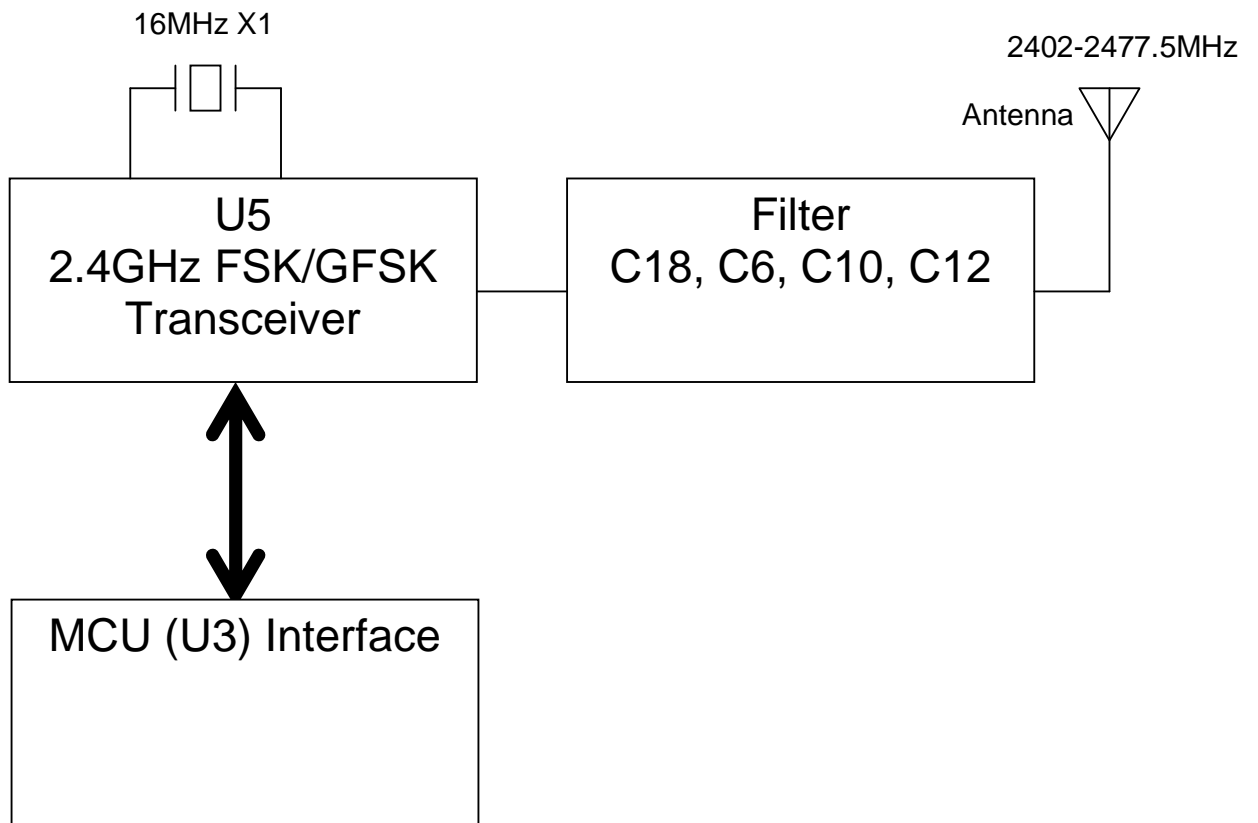

 <small>Silverlit Toys Manufacturing Ltd.          1701-05, World Trade Centre, 280 Gloucester Road,          Causeway Bay, Hong Kong.</small>		DWG. NAME	Block diagram
Model No.	44490	ITEM NAME	ARH RDC Black Hawk Heli M01 (TX)
		DRAWN/DATE	Albert/Apr24-2013
		CHK/DATE	Nelson/Apr24-2013
PAGE	1 OF 1	APP/DATE	Owen/Apr24-2013

# (U4) 2.4GHz RF Transceiver Module Block Diagram

**6. Chip Block Diagram**

Fig 6-1. A7106 Block Diagram