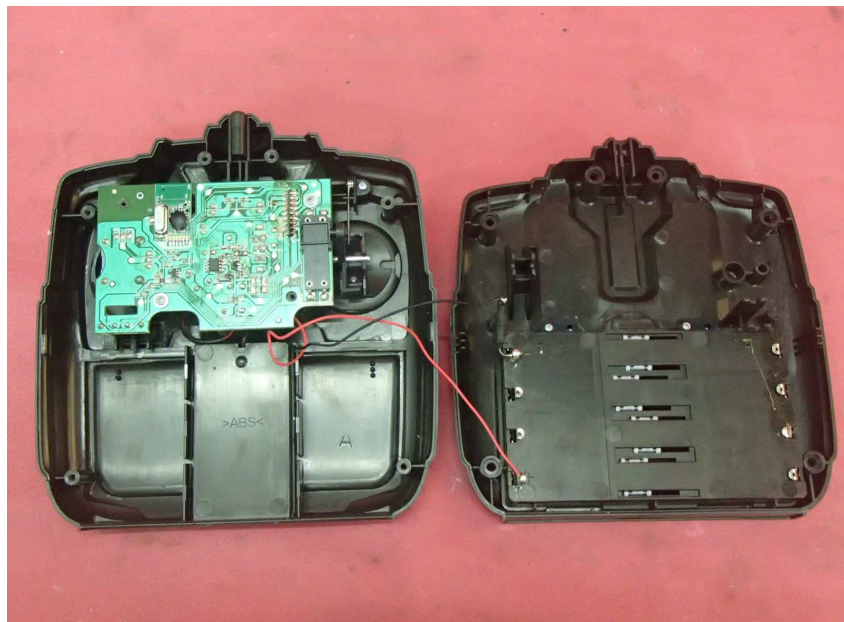

INTERTEK TESTING SERVICE

Report No.: 13041644HKG-001

Equipment Photographs

Model: 44490TX

(Internal)

INTERTEK TESTING SERVICE

Report No.: 13041644HKG-001

Equipment Photographs

Model: 44490TX

(Internal)

INTERTEK TESTING SERVICE

Report No.: 13041644HKG-001

Equipment Photographs

Model: 44490TX

(Internal)

INTERTEK TESTING SERVICE