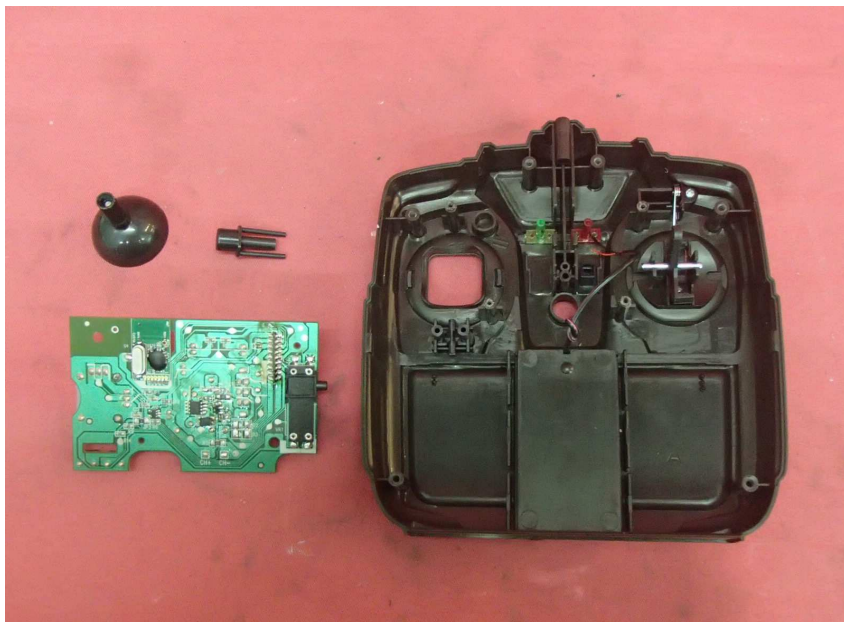

INTERTEK TESTING SERVICE

Report No.: 13041644HKG-001

Equipment Photographs

Model: 44490TX

(Internal)

INTERTEK TESTING SERVICE

Report No.: 13041644HKG-001

Equipment Photographs

Model: 44490TX

(Internal)

INTERTEK TESTING SERVICE

Report No.: 13041644HKG-001

Equipment Photographs

Model: 44490TX

(Internal)

INTERTEK TESTING SERVICE

Report No.: 13041644HKG-001

Equipment Photographs

Model: 44490TX

(Internal)

INTERTEK TESTING SERVICE

Report No.: 13041644HKG-001

Equipment Photographs

Model: 44490TX