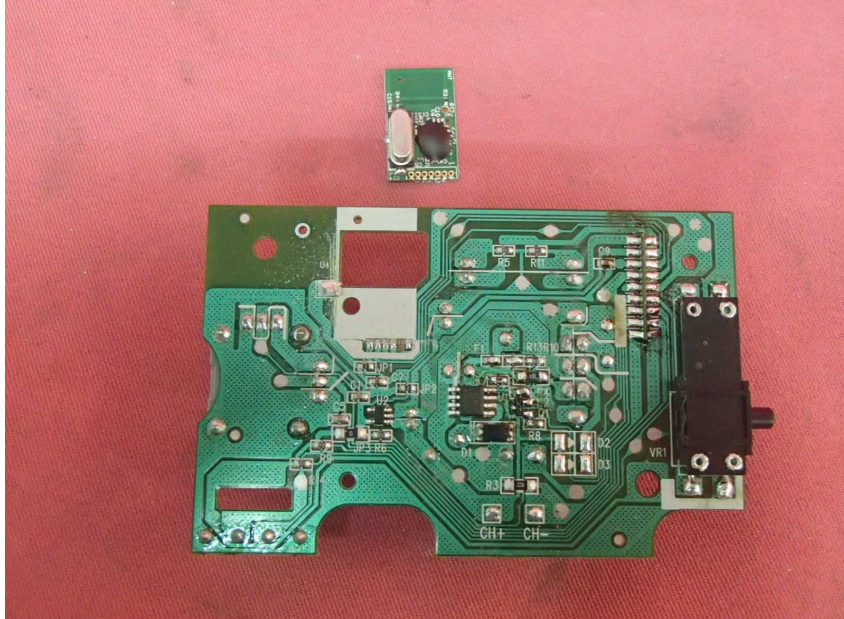

INTERTEK TESTING SERVICE

Report No.: 13041644HKG-001

Equipment Photographs

Model: 44490TX

(Internal)

INTERTEK TESTING SERVICE

Report No.: 13041644HKG-001

Equipment Photographs

Model: 44490TX

(Internal)

INTERTEK TESTING SERVICE

Report No.: 13041644HKG-001

Equipment Photographs

Model: 44490TX

(Internal)

INTERTEK TESTING SERVICE

Report No.: 13041644HKG-001

Equipment Photographs

Model: 44490TX

(Internal)

INTERTEK TESTING SERVICE

Report No.: 13041644HKG-001

Equipment Photographs

Model: 44490TX