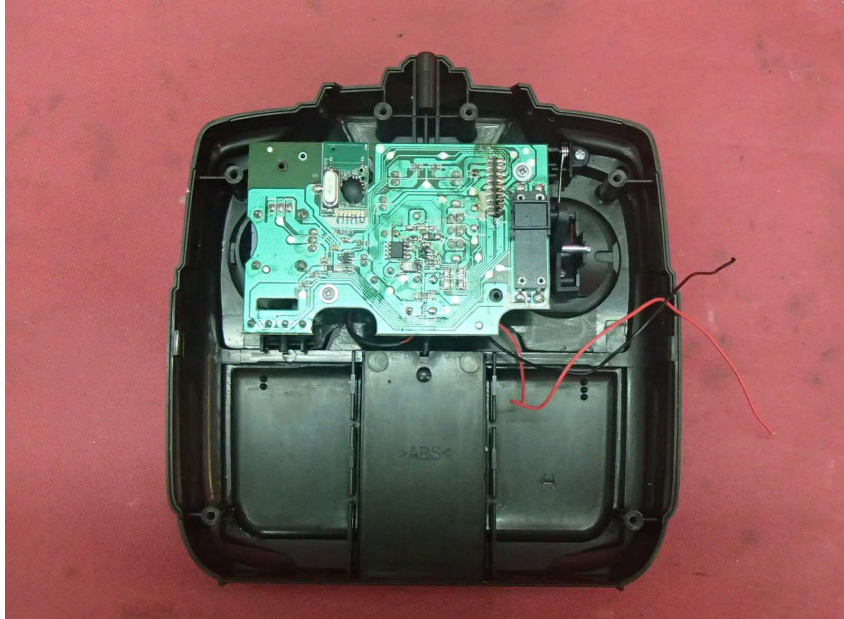

INTERTEK TESTING SERVICE

Report No.: 13041644HKG-001

Equipment Photographs

Model: 44490TX

(Internal)

INTERTEK TESTING SERVICE

Report No.: 13041644HKG-001

Equipment Photographs

Model: 44490TX

(Internal)

INTERTEK TESTING SERVICE

Report No.: 13041644HKG-001

Equipment Photographs

Model: 44490TX

(Internal)

INTERTEK TESTING SERVICE

Report No.: 13041644HKG-001

Equipment Photographs

Model: 44490TX

(Internal)

INTERTEK TESTING SERVICE

Report No.: 13041644HKG-001

Equipment Photographs

Model: 44490TX