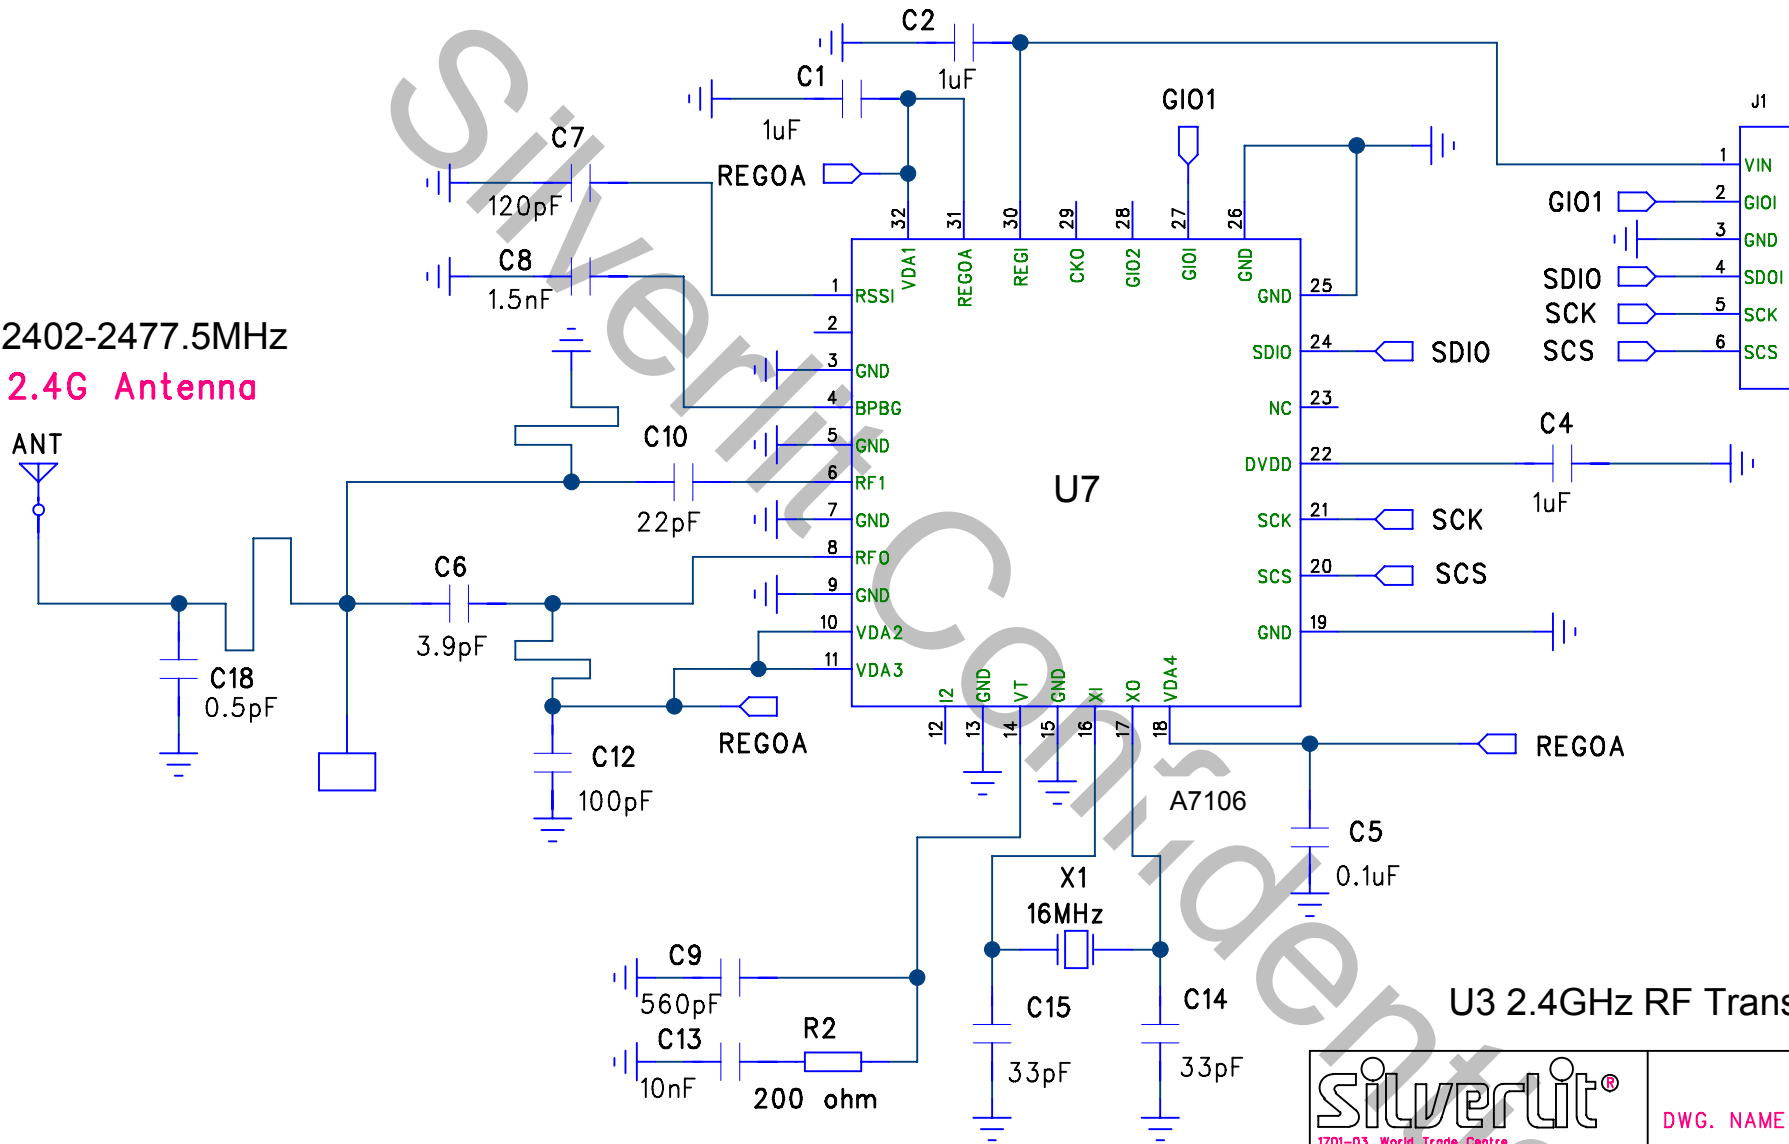

 Silverlit Toys Manufactory Ltd. 1701-03, World Trade Centre, 280 Gloucester Road, Causeway Bay, Hong Kong.		DWG. NAME	SCHEMATIC CIRCUIT		
		ITEM NO.	44490	ITEM NAME	ARH RDC Black Hawk Heli M01(RX)
PAGE		1 OF 1		DRAWN/DATE	Albert/Apr24-2013
				CHK/DATE	Nelson/Apr24-2013
APP/DATE		Owen/Apr24-2013			

2402-2477.5MHz
2.4G Antenna

U3 2.4GHz RF Transceiver Module

 1701-03, World Trade Centre, 280 Gloucester Road, Causeway Bay, Hong Kong		DWG. NAME	SCHMATIC CIRCUIT
		ITEM NO.	84609
		DRAWN/DATE	Albert/Jun05-2013
		CHK/DATE	Nelson/Jun05-2013
PAGE	1 OF 1	APP/DATE	Owen/Jun05-2013