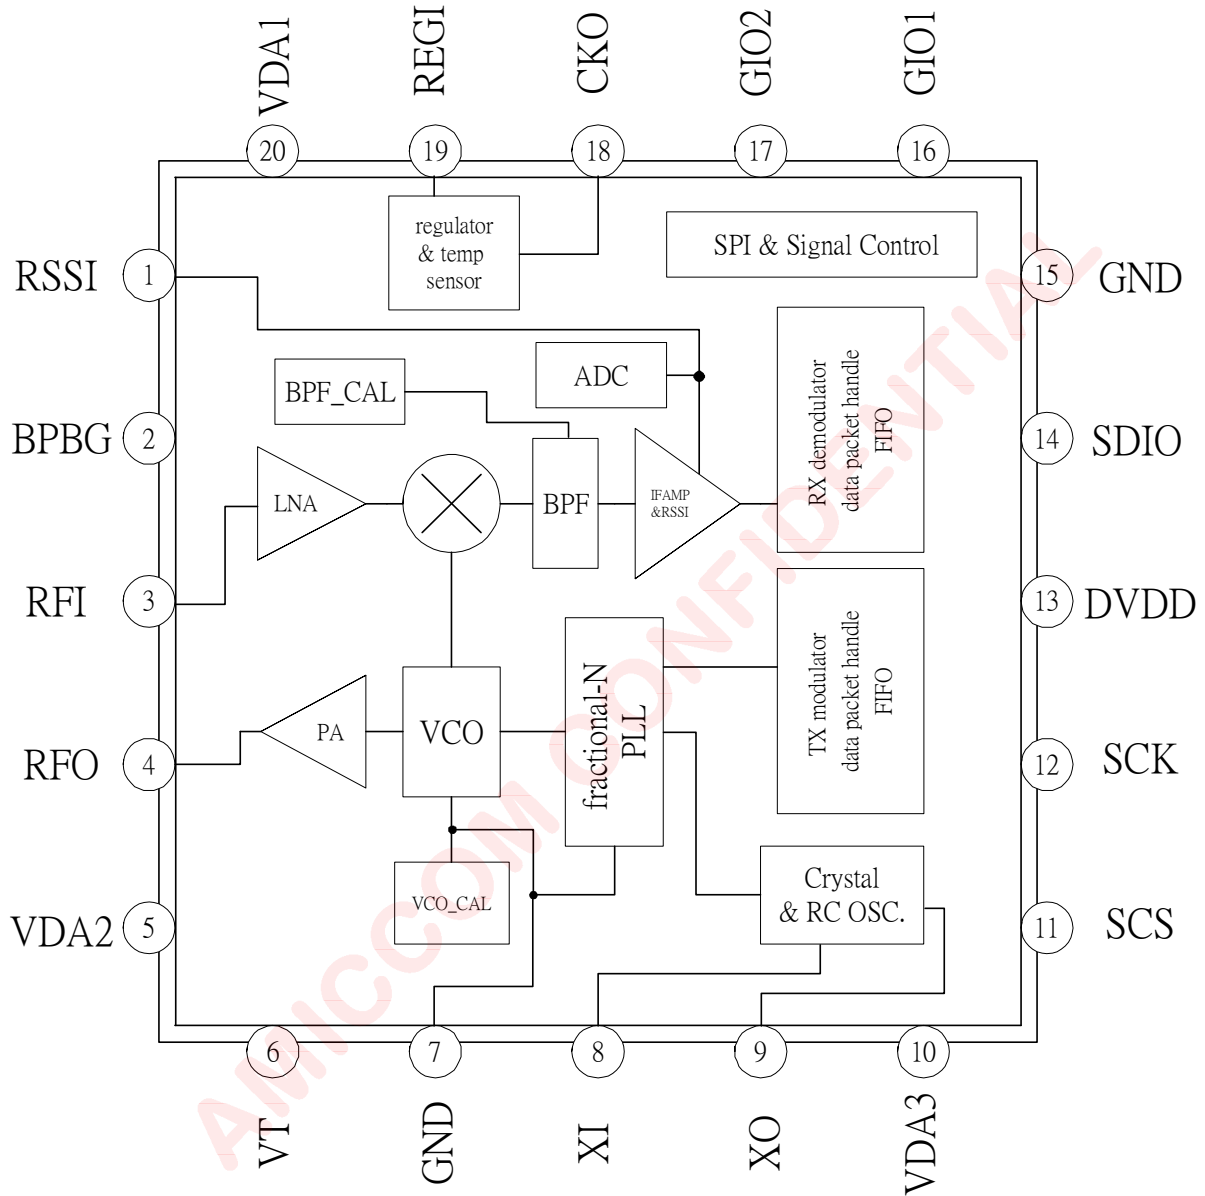


 Silverlit Toys Manufacturing Ltd. 26th Floor, 38 Russell Street, Causeway Bay, Hong Kong		DWG. NAME	Block diagram
Model No.	44490	ITEM NAME	ARH RDC Black Hawk Heli M01(RX)
		DRAWN/DATE	Albert/Apr24-2013
		CHK/DATE	Nelson/Apr24-2013
PAGE	1 OF 1	APP/DATE	Owen/Apr24-2013

(U3) 2.4GHz RF Transceiver Module Block Diagram

6. Chip Block Diagram

Fig 6-1. A7106 Block Diagram