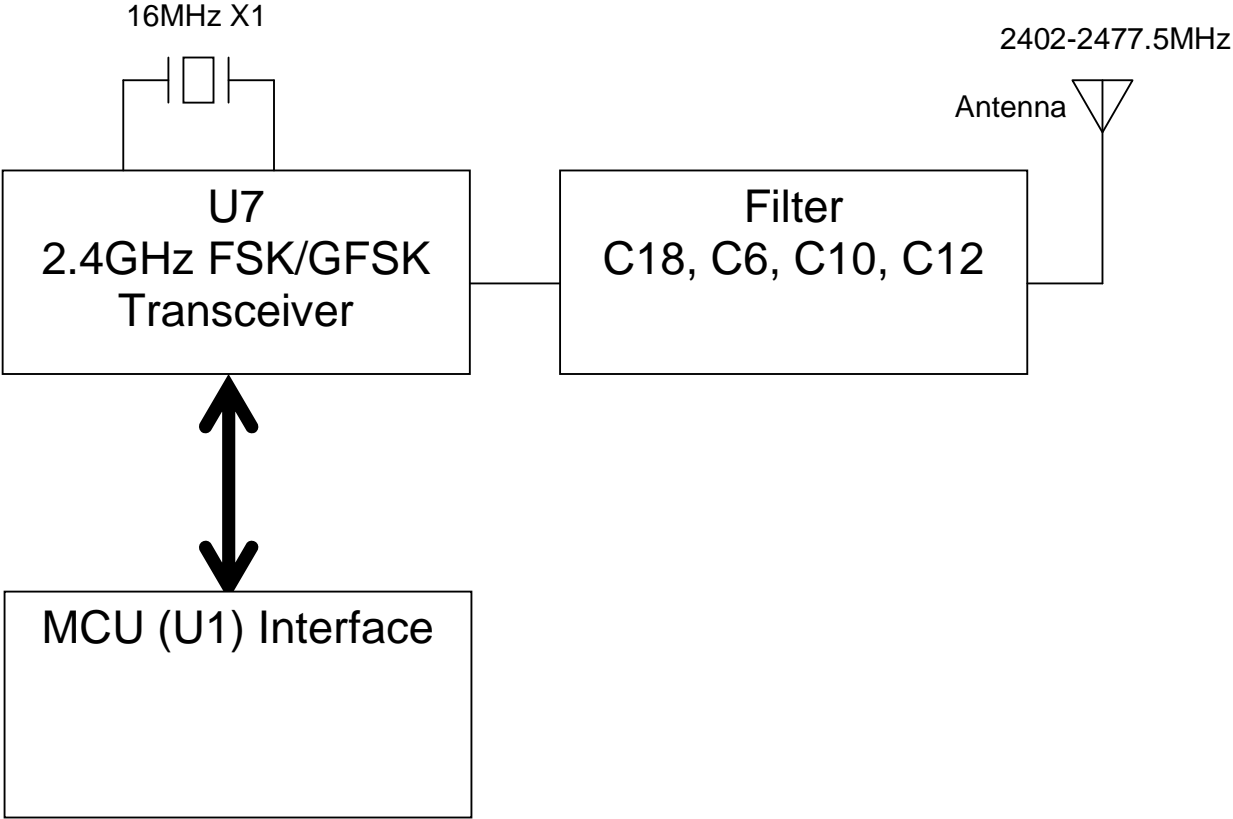


 Silverlit Toys Manufacturing Ltd. 26th Floor, 38 Russell Street, Causeway Bay, Hong Kong		DWG. NAME	Block diagram
Model No.	44490	ITEM NAME	ARH RDC Black Hawk Heli M01(RX)
		DRAWN/DATE	Albert/Apr24-2013
		CHK/DATE	Nelson/Apr24-2013
PAGE	1 OF 1	APP/DATE	Owen/Apr24-2013

(U3) 2.4GHz RF Transceiver Module Block Diagram

6. Chip Block Diagram

Fig 6-1. A7106 Block Diagram