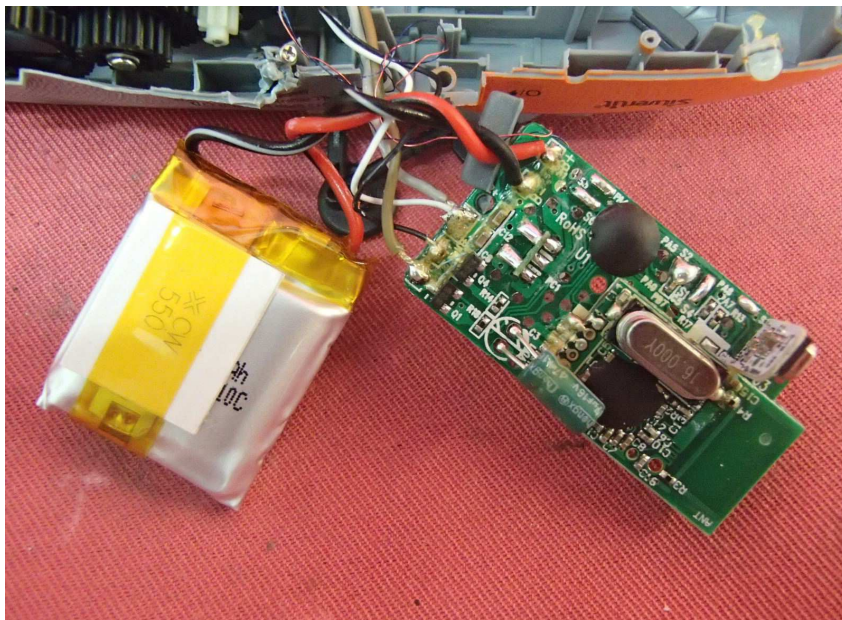

INTERTEK TESTING SERVICE

Report No.: 13041644HKG-003

Equipment Photographs

Model: 44490RX

(Internal)

INTERTEK TESTING SERVICE

Report No.: 13041644HKG-003

Equipment Photographs

Model: 44490RX

(Internal)

INTERTEK TESTING SERVICE

Report No.: 13041644HKG-003

Equipment Photographs

Model: 44490RX

(Internal)

INTERTEK TESTING SERVICE