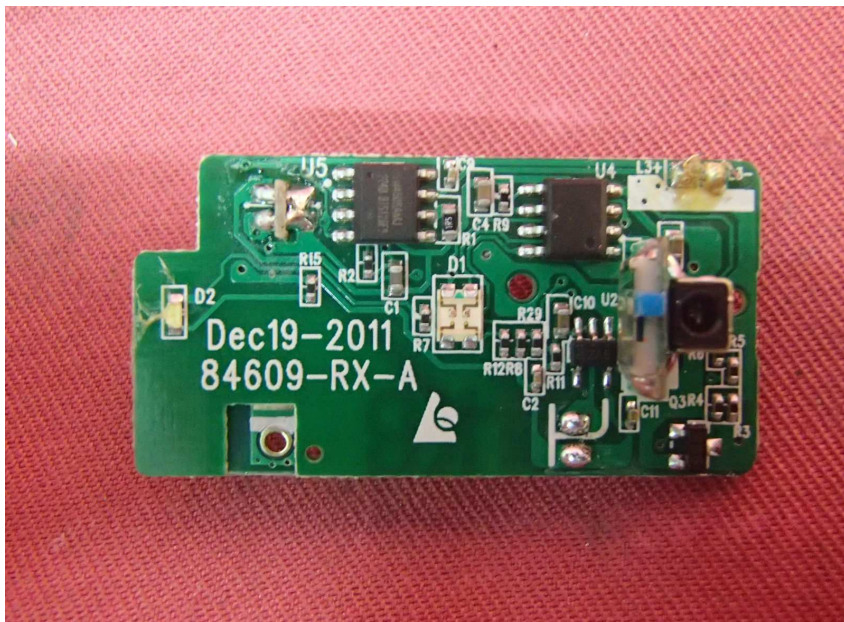

INTERTEK TESTING SERVICE

Report No.: 13041644HKG-003

Equipment Photographs

Model: 44490RX

(Internal)

INTERTEK TESTING SERVICE

Report No.: 13041644HKG-003

Equipment Photographs

Model: 44490RX

(Internal)

INTERTEK TESTING SERVICE

Report No.: 13041644HKG-003

Equipment Photographs

Model: 44490RX

(Internal)

INTERTEK TESTING SERVICE