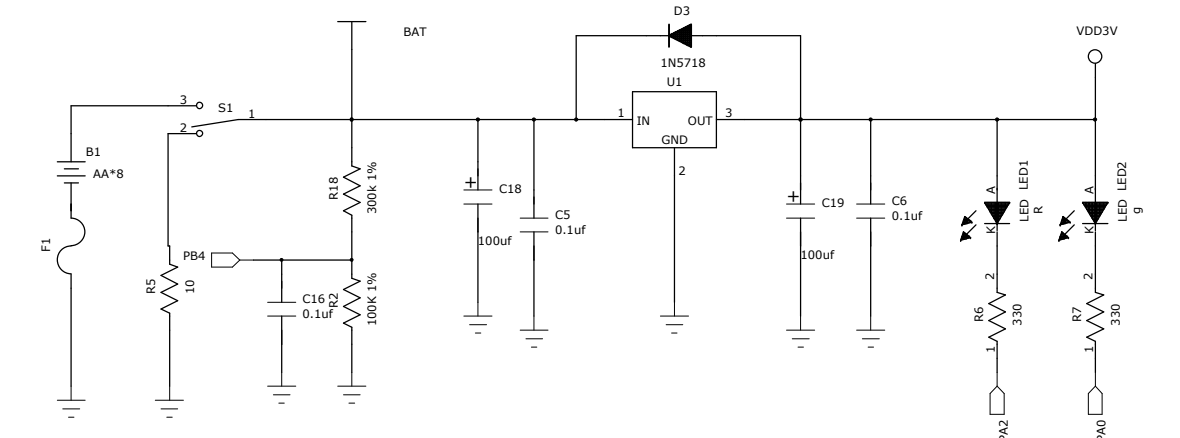

6

5

4

3

2

1

D

D

C

C

B

B

A

A

program:
PA0
PA3
PA4
PA5
PA6
PA7
VDD
GND