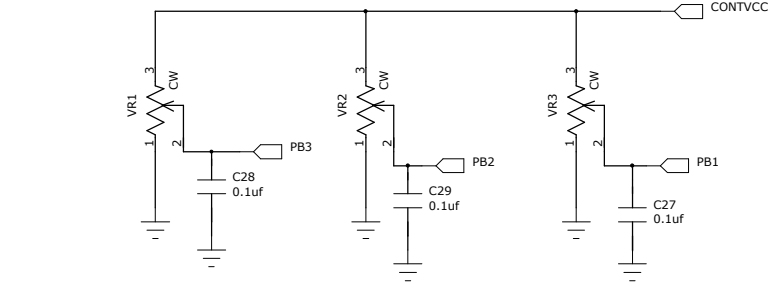

6

5

4

3

2

1

D

D

C

C

B

B

A

A

program:
PA0
PA3
PA4
PA5
PA6
PA7
VDD
GND