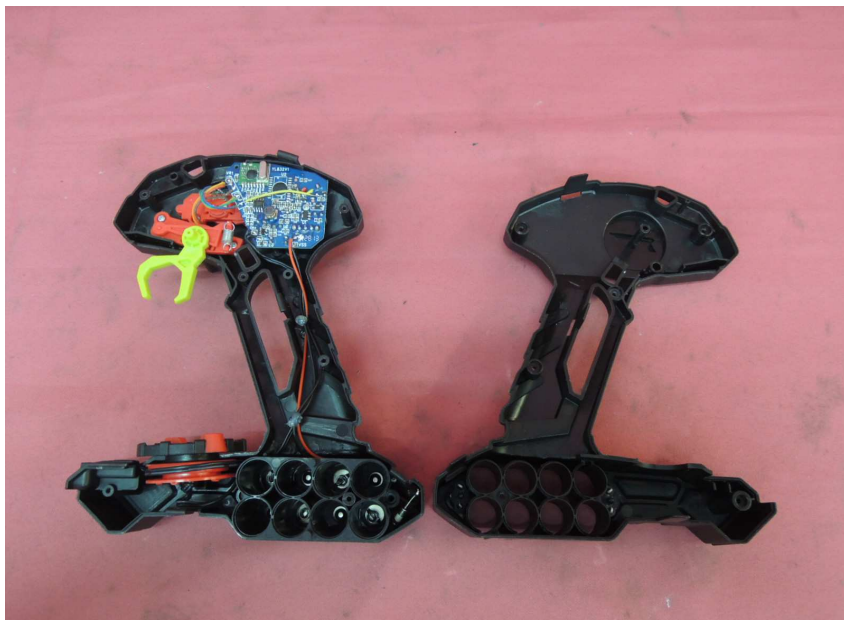

---

**INTERTEK TESTING SERVICE**

Report No.: 13080515HKG-001

**Equipment Photographs**

**Model: 44483**

**(Internal)**

---

## Equipment Photographs

Model: 44483

(Internal)

---