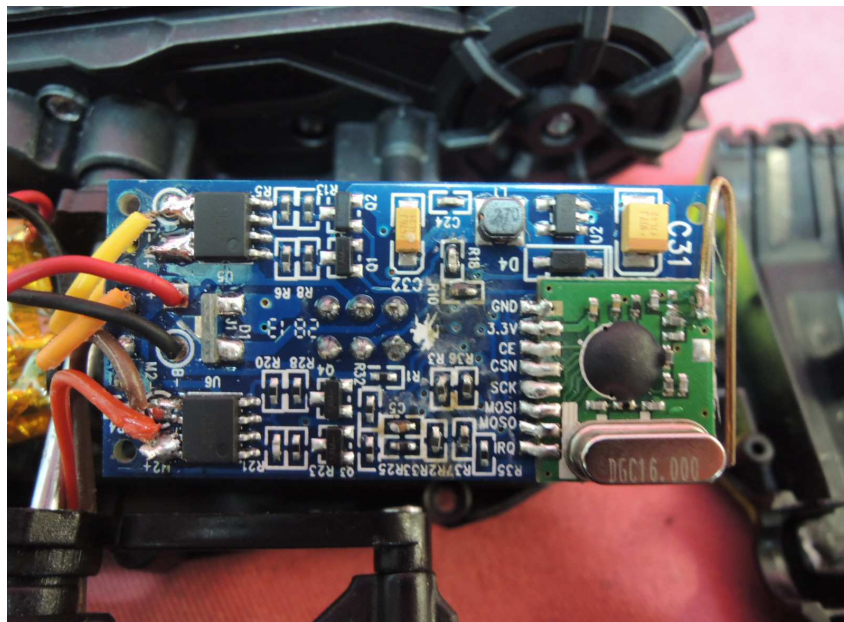

INTERTEK TESTING SERVICE

Report No.: 13080515HKG-003

Equipment Photographs

Model: 44483

(Internal)

INTERTEK TESTING SERVICE

Report No.: 13080515HKG-003

Equipment Photographs

Model: 44483

(Internal)

INTERTEK TESTING SERVICE

Report No.: 13080515HKG-003

Equipment Photographs

Model: 44483

(Internal)

INTERTEK TESTING SERVICE