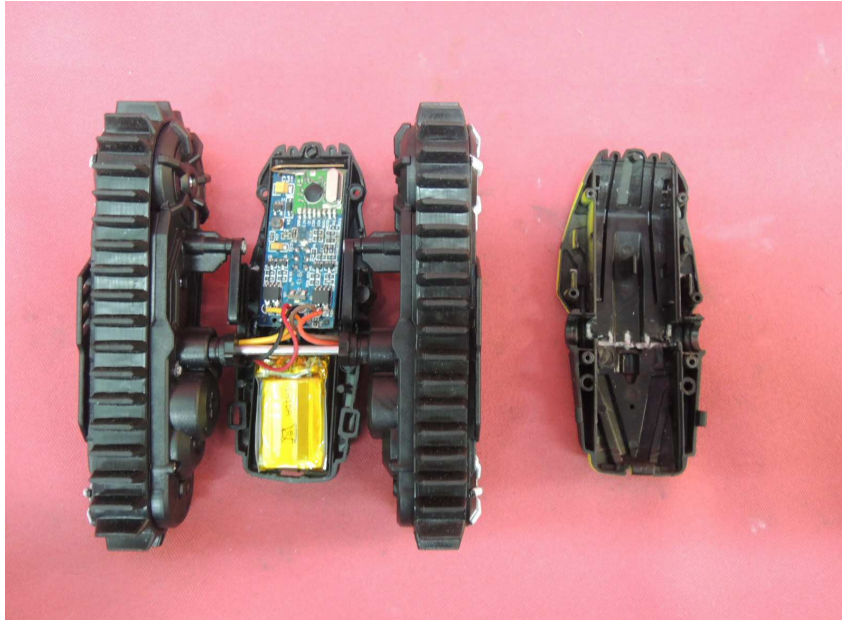

INTERTEK TESTING SERVICE

Report No.: 13080515HKG-003

Equipment Photographs

Model: 44483

(Internal)

INTERTEK TESTING SERVICE

Report No.: 13080515HKG-003

Equipment Photographs

Model: 44483

(Internal)

INTERTEK TESTING SERVICE

Report No.: 13080515HKG-003

Equipment Photographs

Model: 44483

(Internal)

INTERTEK TESTING SERVICE

Report No.: 13080515HKG-003

Equipment Photographs

Model: 44483

(Internal)

INTERTEK TESTING SERVICE

Report No.: 13080515HKG-003

Equipment Photographs

Model: 44483