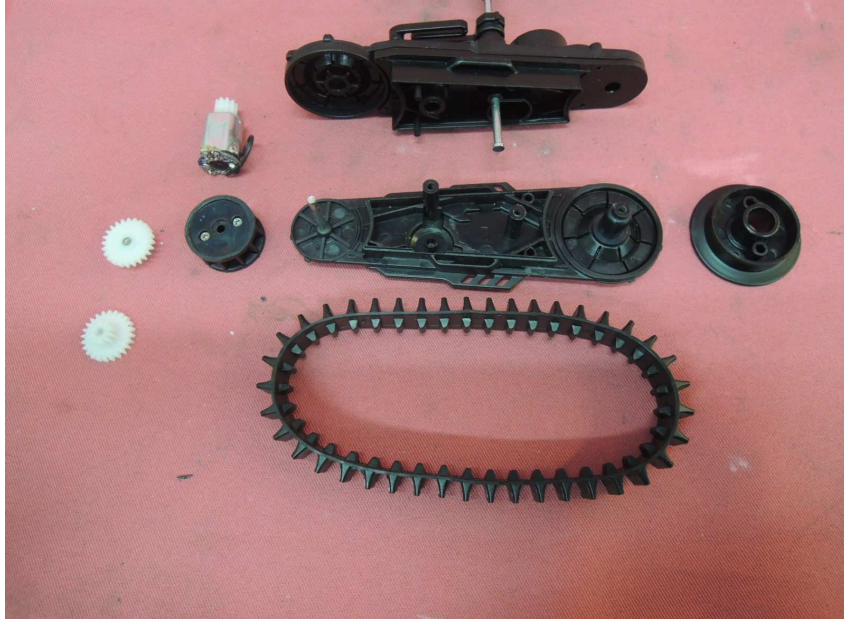

Report No.: 13080515HKG-003

Equipment Photographs

Model: 44483

(Internal)

INTERTEK TESTING SERVICE

Report No.: 13080515HKG-003

Equipment Photographs

Model: 44483

(Internal)

INTERTEK TESTING SERVICE

Report No.: 13080515HKG-003

Equipment Photographs

Model: 44483

(Internal)

INTERTEK TESTING SERVICE

Report No.: 13080515HKG-003