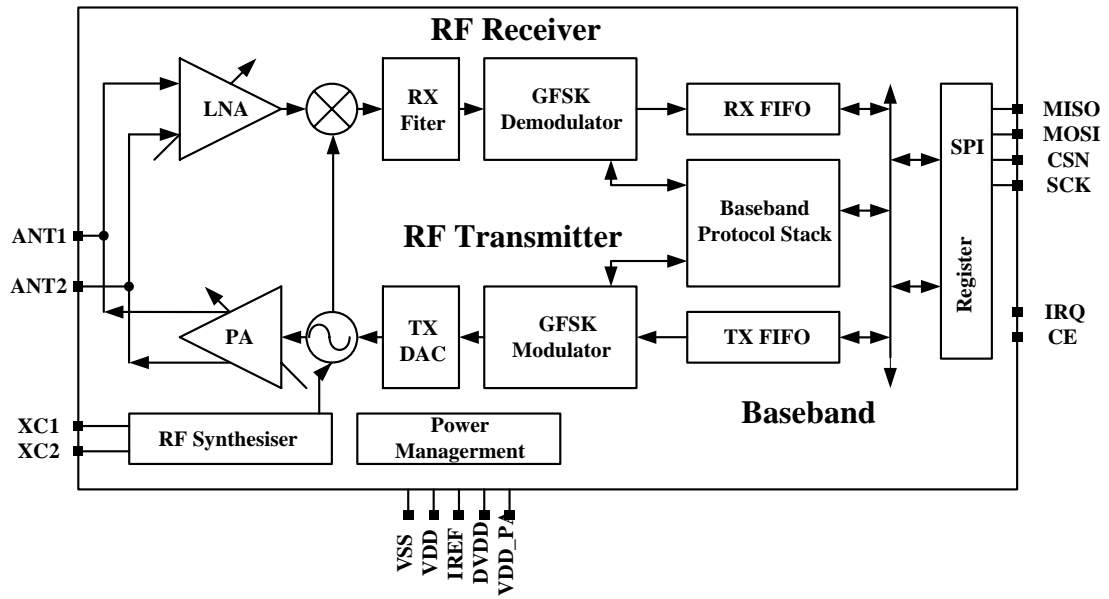

44452-M03# Sky Stunt 2.4G TX BLOCK DIAGRAM

2.4G Module Block Diagram

Interface

Title		
Size	Number	Revision
A4		
Date:	2014-11-7	Sheet of
File:	E:\ \XN297\CWDP23-B3A-Diagram.SchDoc	Drawn By:

3 Block Diagram