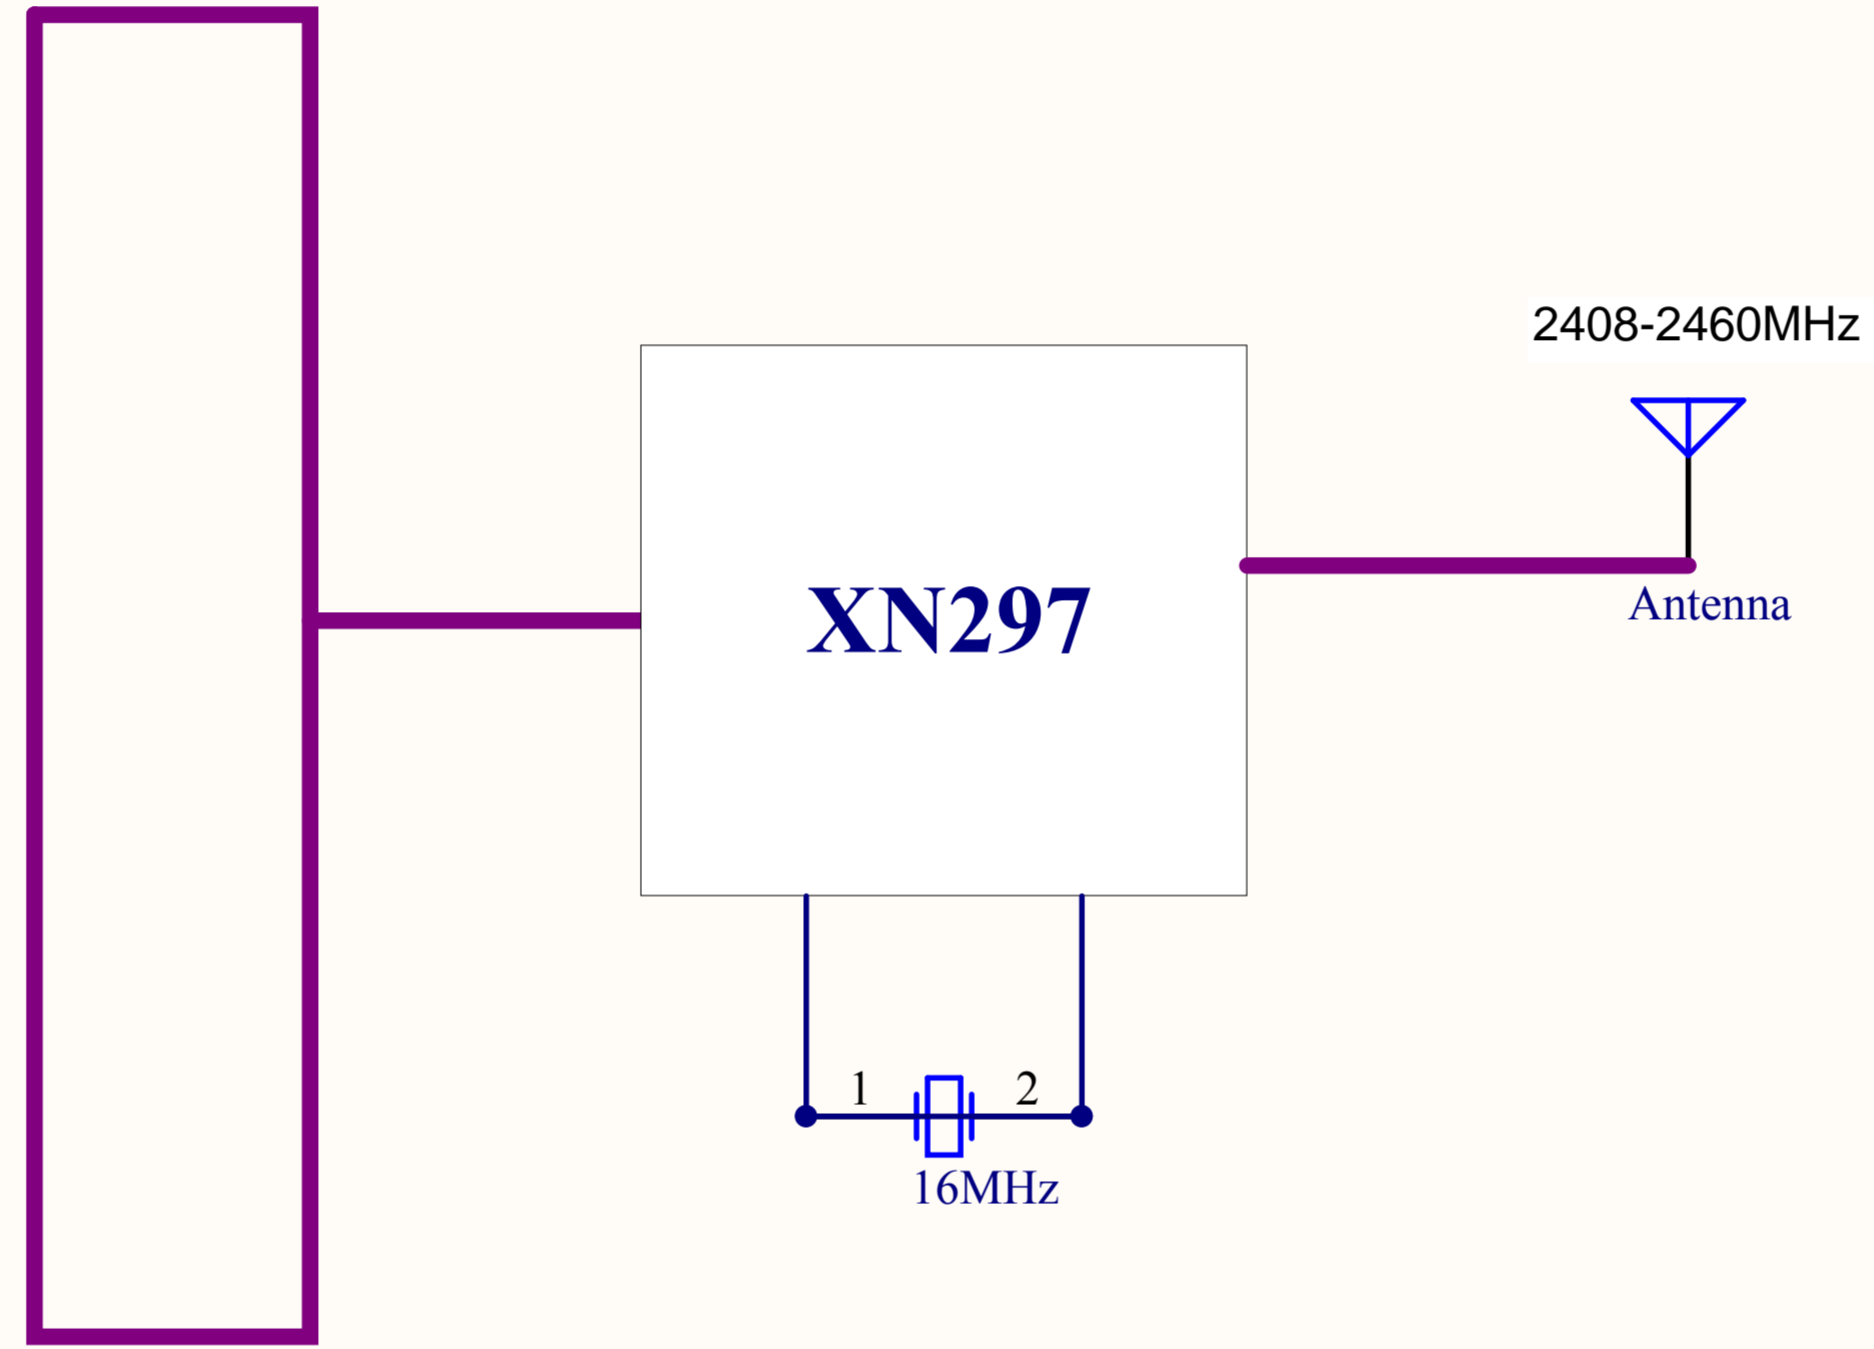

44452-M03# Sky Stunt 2.4G TX BLOCK DIAGRAM

2.4G Module Block Diagram

Interface

Title		
Size	Number	Revision
A4		
Date:	2014-11-7	Sheet of
File:	E:\ \XN297\CWDP23-B3A-Diagram.SchDoc	Drawn By:

3 Block Diagram

Figure 1 XN297 Block Diagram