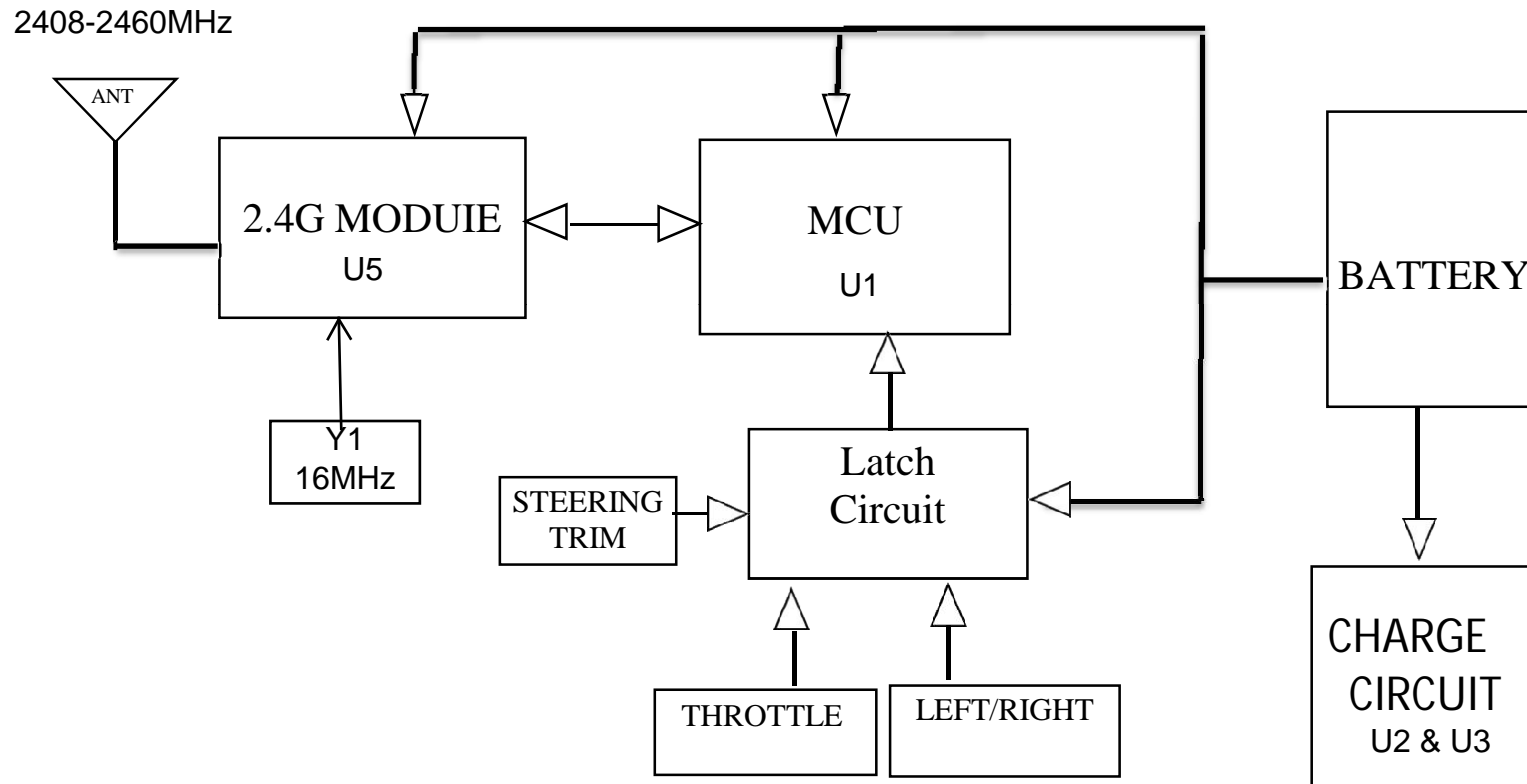

44452-M03# Sky Stunt 2.4G TX BLOCK DIAGRAM

2.4G Module Block Diagram

Interface

Title		
Size	Number	Revision
A4		
Date:	2014-11-7	Sheet of
File:	E:\ \XN297\CWDP23-B3A-Diagram.SchDoc	Drawn By:

3 Block Diagram

Figure 1 XN297 Block Diagram