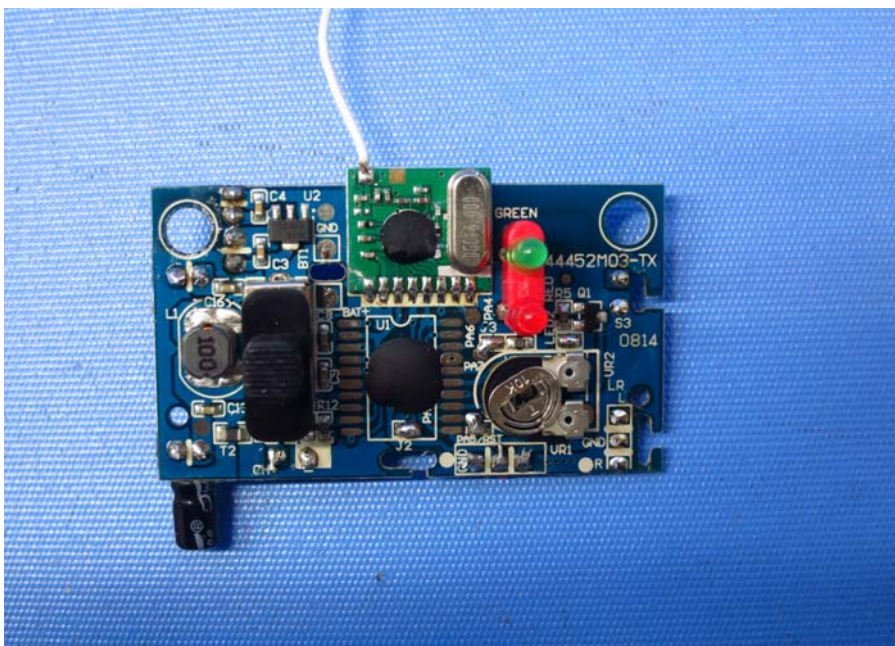

## Equipment Photographs

Model: 44452 (FCC)  
44452TX (IC)

(Internal)

---

FCC ID: PQN44452TX2G4  
IC:4438B-44452TX2G4

# INTERTEK TESTING SERVICE

Report: 14101167HKG-001

## Equipment Photographs

Model: 44452 (FCC)  
44452TX (IC)

(Internal)

FCC ID: PQN44452TX2G4  
IC:4438B-44452TX2G4