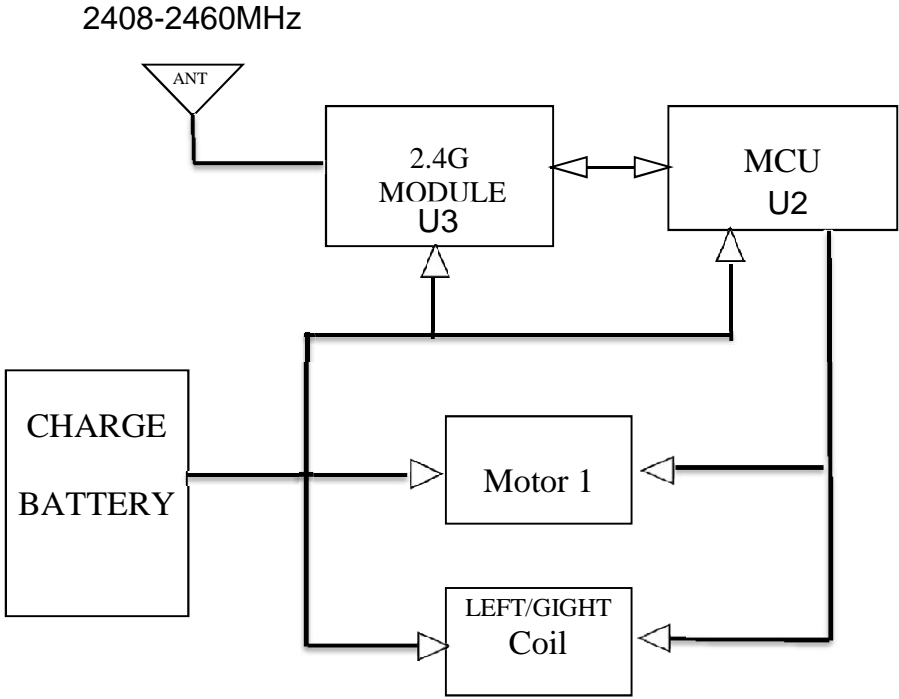

44452-M03# Sky Stunt 2.4G RX BLOCK DIAGRAM

2.4G Module Block Diagram

Interface

Title		
Size	Number	Revision
A4		
Date:	2014-11-7	Sheet of
File:	E:\ \XN297\CWDP23-B3A-Diagram.SchDoc	Drawn By:

3 Block Diagram