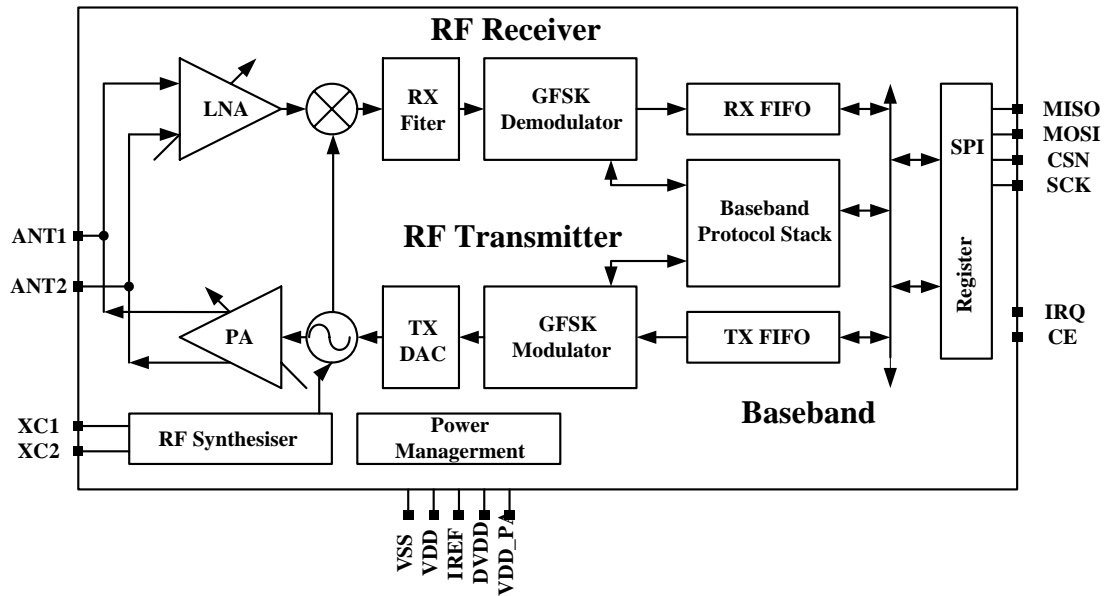

44452-M03# Sky Stunt 2.4G RX BLOCK DIAGRAM

2.4G Module Block Diagram

Interface

Title		
Size	Number	Revision
A4		
Date:	2014-11-7	Sheet of
File:	E:\ \XN297\CWDP23-B3A-Diagram.SchDoc	Drawn By:

3 Block Diagram