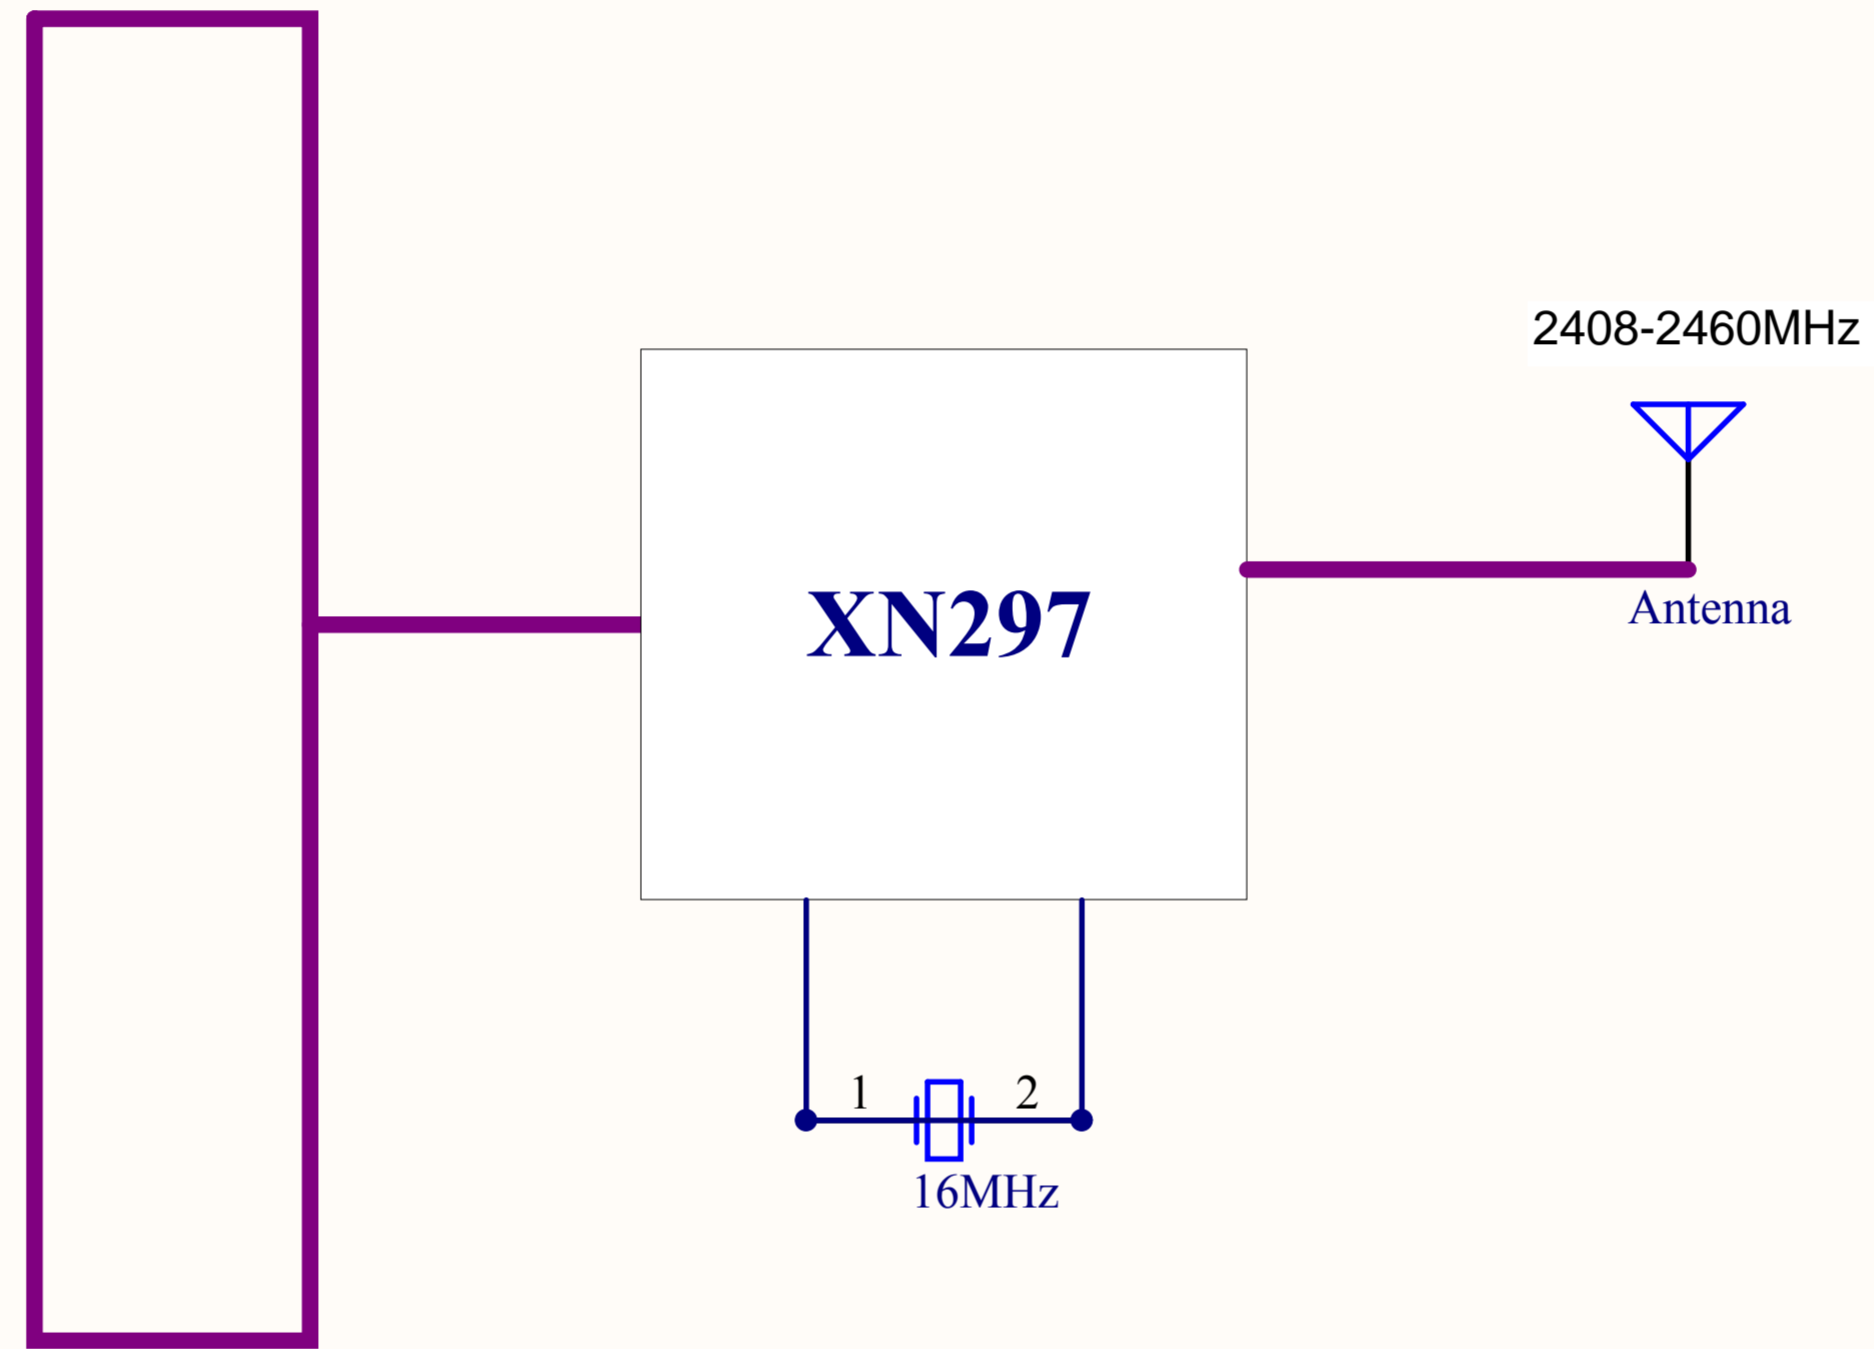

44452-M03# Sky Stunt 2.4G RX BLOCK DIAGRAM

2.4G Module Block Diagram

Interface

Title		
Size	Number	Revision
A4		
Date:	2014-11-7	Sheet of
File:	E:\ \XN297\CWDP23-B3A-Diagram.SchDoc	Drawn By:

3 Block Diagram

Figure 1 XN297 Block Diagram