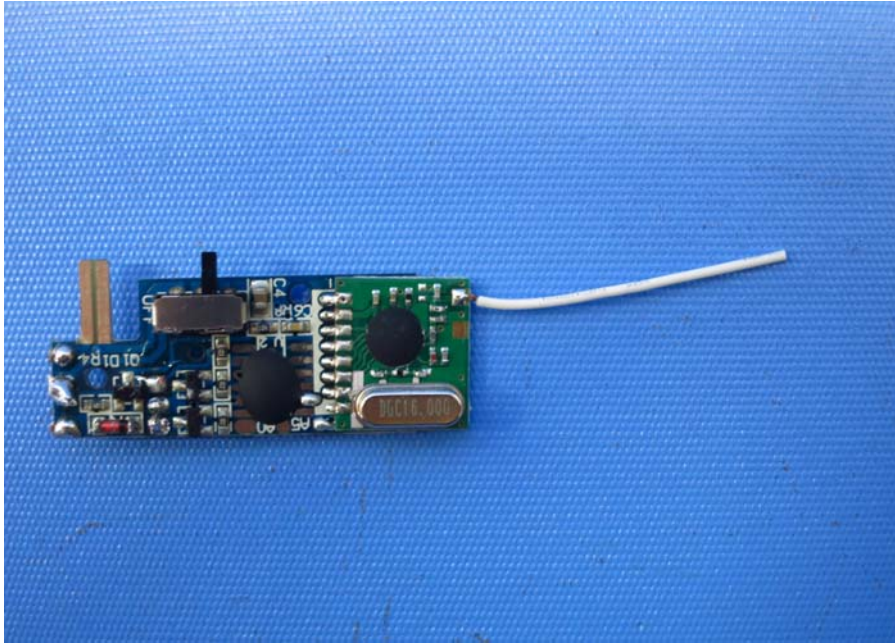

INTERTEK TESTING SERVICE

Report No.: HK14101167-003

Equipment Photographs

Model : 44452 (FCC)
44452RX (IC)

(Internal)

INTERTEK TESTING SERVICE

Report No.: HK14101167-003

Equipment Photographs

Model : 44452 (FCC)
44452RX (IC)

(Internal)

INTERTEK TESTING SERVICE

Report No.: HK14101167-003

Equipment Photographs

Model : 44452 (FCC)
44452RX (IC)

(Internal)

INTERTEK TESTING SERVICE

Report No.: HK14101167-003

Equipment Photographs

Model : 44452 (FCC)
44452RX (IC)

(Internal)

INTERTEK TESTING SERVICE

Report No.: HK14101167-003

Equipment Photographs

Model : 44452 (FCC)
44452RX (IC)