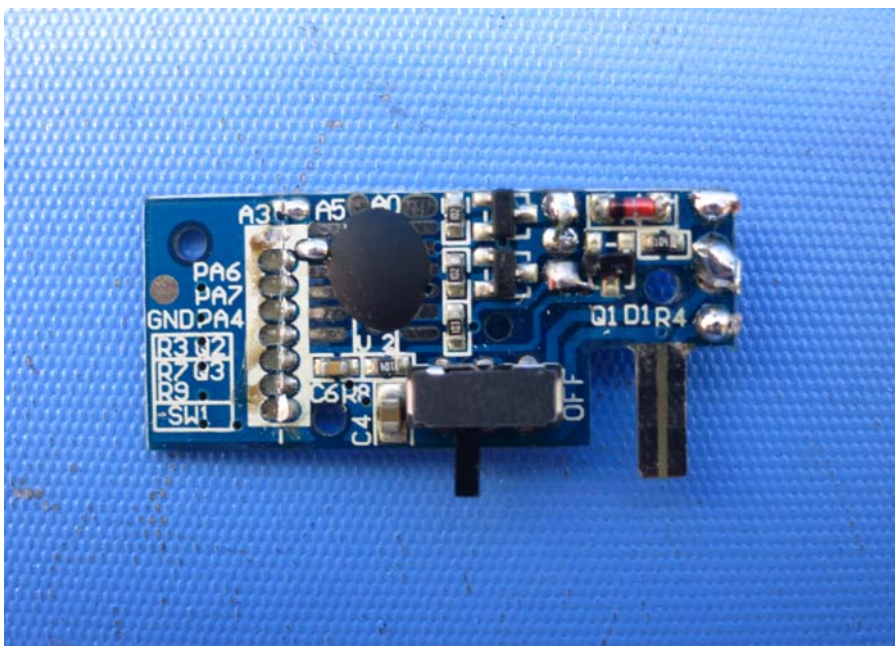

INTERTEK TESTING SERVICE

Report No.: HK14101167-003

Equipment Photographs

Model : 44452 (FCC)
44452RX (IC)

(Internal)

INTERTEK TESTING SERVICE

Report No.: HK14101167-003

Equipment Photographs

Model : 44452 (FCC)
44452RX (IC)

(Internal)

INTERTEK TESTING SERVICE

Report No.: HK14101167-003

Equipment Photographs

Model : 44452 (FCC)
44452RX (IC)

(Internal)

INTERTEK TESTING SERVICE

Report No.: HK14101167-003

Equipment Photographs

Model : 44452 (FCC)
44452RX (IC)

(Internal)

INTERTEK TESTING SERVICE

Report No.: HK14101167-003

Equipment Photographs

Model : 44452 (FCC)
44452RX (IC)