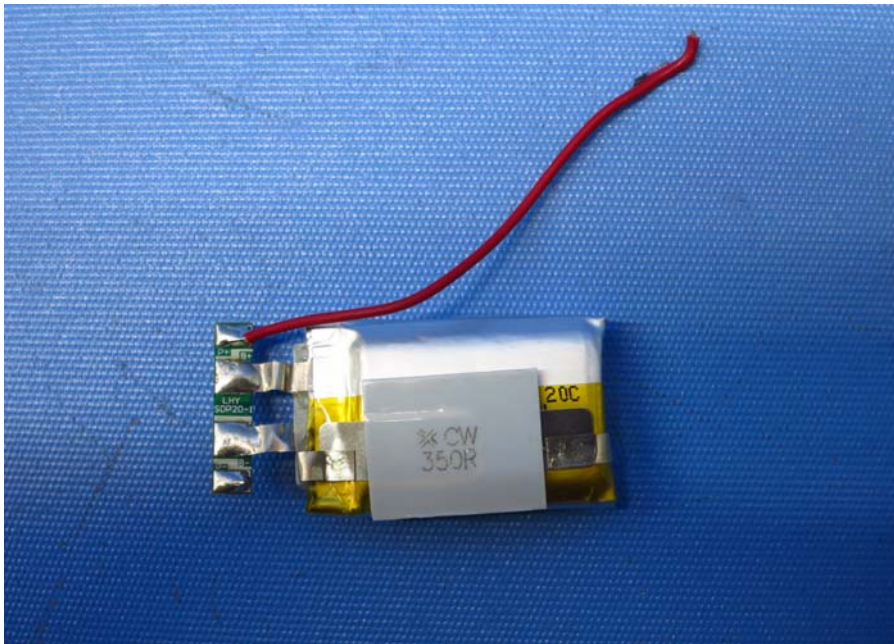

INTERTEK TESTING SERVICE

Report No.: HK14101167-003

Equipment Photographs

Model : 44452 (FCC)
44452RX (IC)

(Internal)