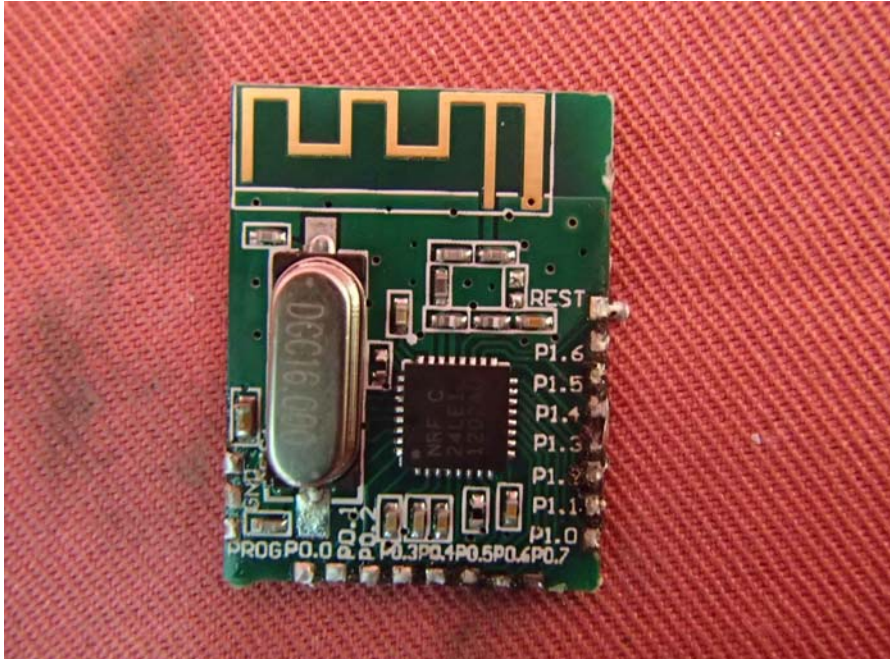

INTERTEK TESTING SERVICE

Report No.: HK13020722-1(R1)

Equipment Photographs

Model: 44438TX

(Internal)