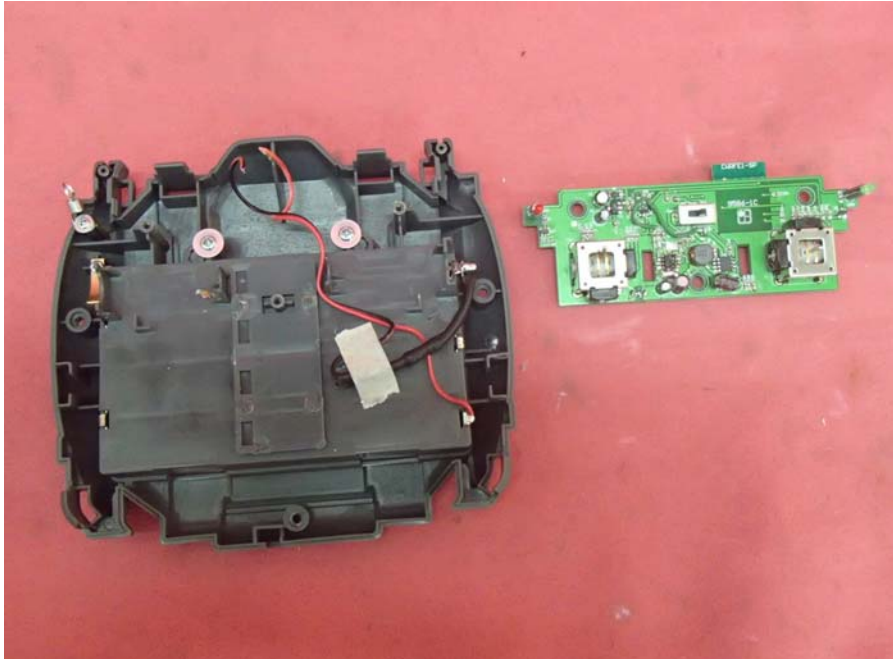

INTERTEK TESTING SERVICE

Report No.: HK13020722-1(R1)

Equipment Photographs

Model: 44438TX

(Internal)

INTERTEK TESTING SERVICE

Report No.: HK13020722-1(R1)

Equipment Photographs

Model: 44438TX

(Internal)

INTERTEK TESTING SERVICE

Report No.: HK13020722-1(R1)

Equipment Photographs

Model: 44438TX

(Internal)

INTERTEK TESTING SERVICE

Report No.: HK13020722-1(R1)

Equipment Photographs

Model: 44438TX

(Internal)

INTERTEK TESTING SERVICE

Report No.: HK13020722-1(R1)

Equipment Photographs

Model: 44438TX

(Internal)

INTERTEK TESTING SERVICE

Report No.: HK13020722-1(R1)

Equipment Photographs

Model: 44438TX

(Internal)

INTERTEK TESTING SERVICE

Report No.: HK13020722-1(R1)