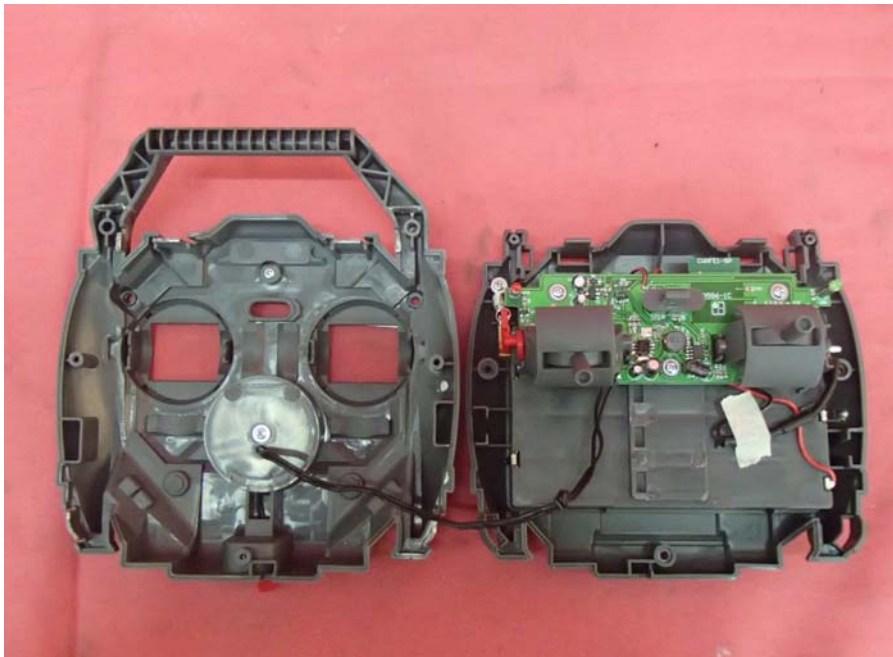

INTERTEK TESTING SERVICE

Report No.: HK13020722-1(R1)

Equipment Photographs

Model: 44438TX

(Internal)

INTERTEK TESTING SERVICE

Report No.: HK13020722-1(R1)

Equipment Photographs

Model: 44438TX

(Internal)

INTERTEK TESTING SERVICE

Report No.: HK13020722-1(R1)

Equipment Photographs

Model: 44438TX

(Internal)

INTERTEK TESTING SERVICE

Report No.: HK13020722-1(R1)

Equipment Photographs

Model: 44438TX

(Internal)

INTERTEK TESTING SERVICE

Report No.: HK13020722-1(R1)

Equipment Photographs

Model: 44438TX