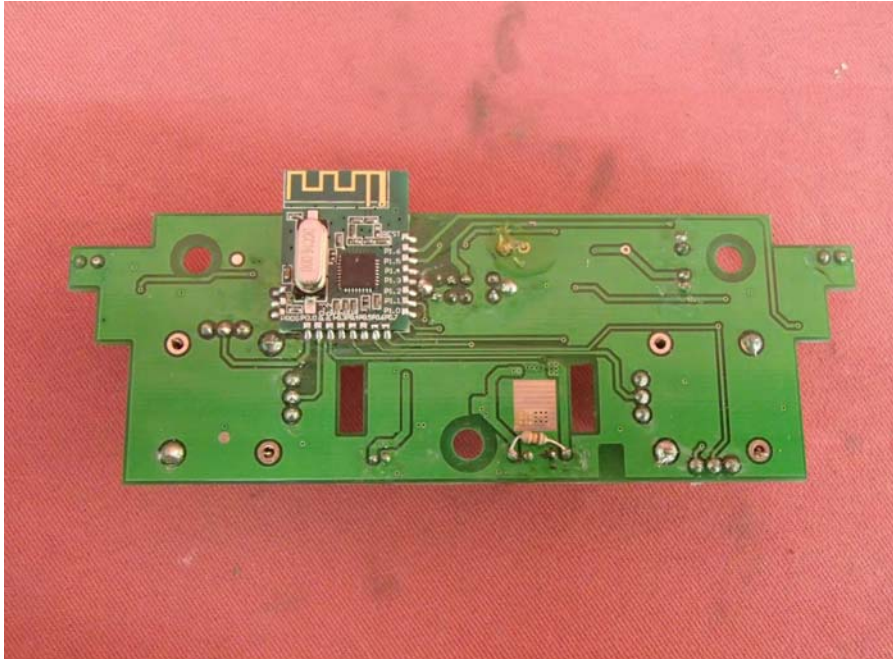

INTERTEK TESTING SERVICE

Report No.: HK13020722-1(R1)

Equipment Photographs

Model: 44438TX

(Internal)

INTERTEK TESTING SERVICE

Report No.: HK13020722-1(R1)

Equipment Photographs

Model: 44438TX

(Internal)

INTERTEK TESTING SERVICE

Report No.: HK13020722-1(R1)

Equipment Photographs

Model: 44438TX

(Internal)

INTERTEK TESTING SERVICE

Report No.: HK13020722-1(R1)

Equipment Photographs

Model: 44438TX

(Internal)

INTERTEK TESTING SERVICE

Report No.: HK13020722-1(R1)

Equipment Photographs

Model: 44438TX

(Internal)

INTERTEK TESTING SERVICE

Report No.: HK13020722-1(R1)

Equipment Photographs

Model: 44438TX

(Internal)

INTERTEK TESTING SERVICE

Report No.: HK13020722-1(R1)