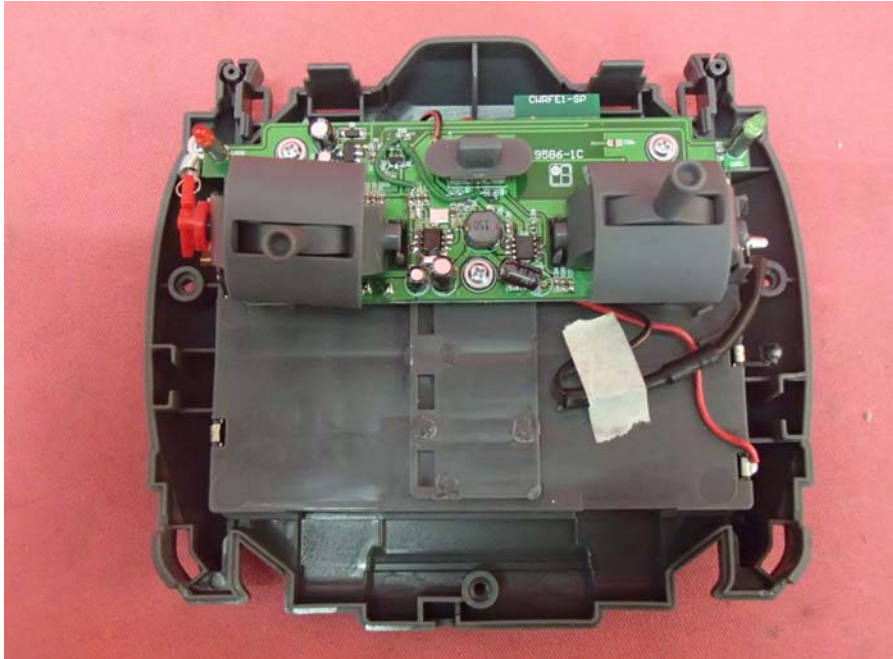

INTERTEK TESTING SERVICE

Report No.: HK13020722-1(R1)

Equipment Photographs

Model: 44438TX

(Internal)

INTERTEK TESTING SERVICE

Report No.: HK13020722-1(R1)

Equipment Photographs

Model: 44438TX

(Internal)

INTERTEK TESTING SERVICE

Report No.: HK13020722-1(R1)

Equipment Photographs

Model: 44438TX

(Internal)

INTERTEK TESTING SERVICE

Report No.: HK13020722-1(R1)

Equipment Photographs

Model: 44438TX

(Internal)

INTERTEK TESTING SERVICE

Report No.: HK13020722-1(R1)

Equipment Photographs

Model: 44438TX