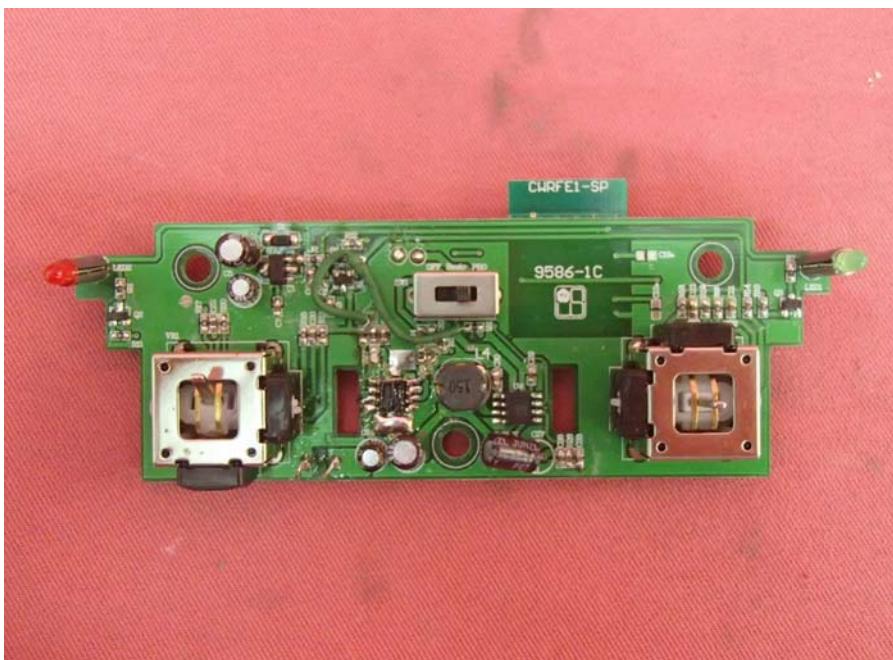

INTERTEK TESTING SERVICE

Report No.: HK13020722-1(R1)

Equipment Photographs

Model: 44438TX

(Internal)

INTERTEK TESTING SERVICE

Report No.: HK13020722-1(R1)

Equipment Photographs

Model: 44438TX

(Internal)

INTERTEK TESTING SERVICE

Report No.: HK13020722-1(R1)

Equipment Photographs

Model: 44438TX

(Internal)

INTERTEK TESTING SERVICE

Report No.: HK13020722-1(R1)

Equipment Photographs

Model: 44438TX

(Internal)

INTERTEK TESTING SERVICE

Report No.: HK13020722-1(R1)

Equipment Photographs

Model: 44438TX