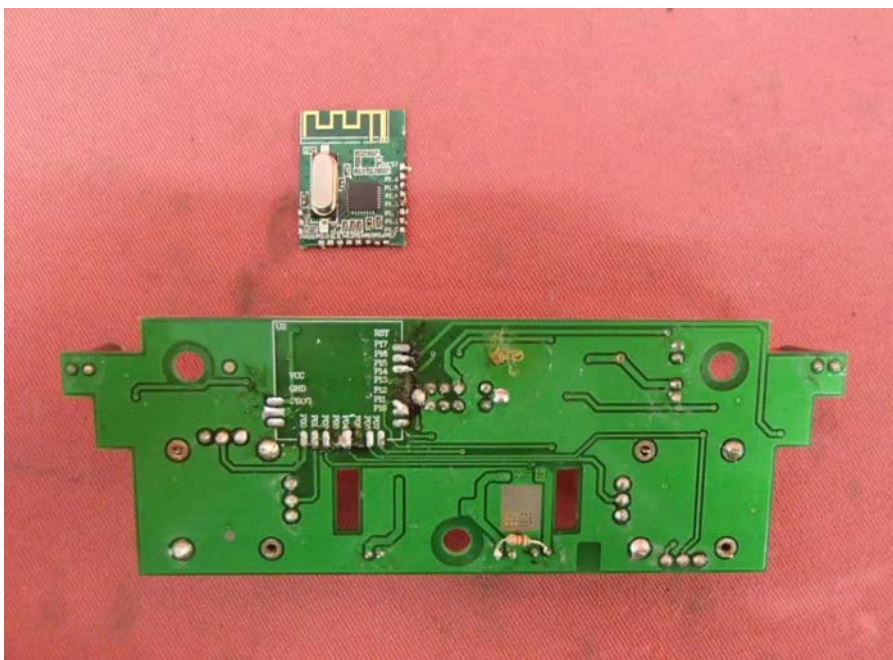

INTERTEK TESTING SERVICE

Report No.: HK13020722-1(R1)

Equipment Photographs

Model: 44438TX

(Internal)

INTERTEK TESTING SERVICE

Report No.: HK13020722-1(R1)

Equipment Photographs

Model: 44438TX

(Internal)

INTERTEK TESTING SERVICE

Report No.: HK13020722-1(R1)

Equipment Photographs

Model: 44438TX

(Internal)

INTERTEK TESTING SERVICE

Report No.: HK13020722-1(R1)

Equipment Photographs

Model: 44438TX

(Internal)

INTERTEK TESTING SERVICE

Report No.: HK13020722-1(R1)

Equipment Photographs

Model: 44438TX