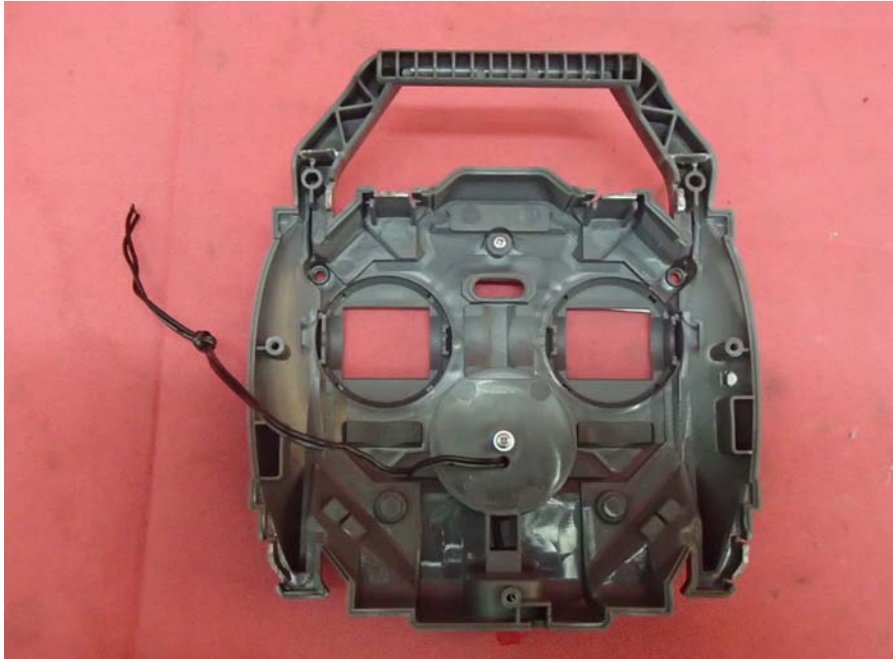

(Internal)

INTERTEK TESTING SERVICE

Report No.: HK13020722-1(R1)

Equipment Photographs

Model: 44438TX

(Internal)

INTERTEK TESTING SERVICE

Report No.: HK13020722-1(R1)

Equipment Photographs

Model: 44438TX

(Internal)