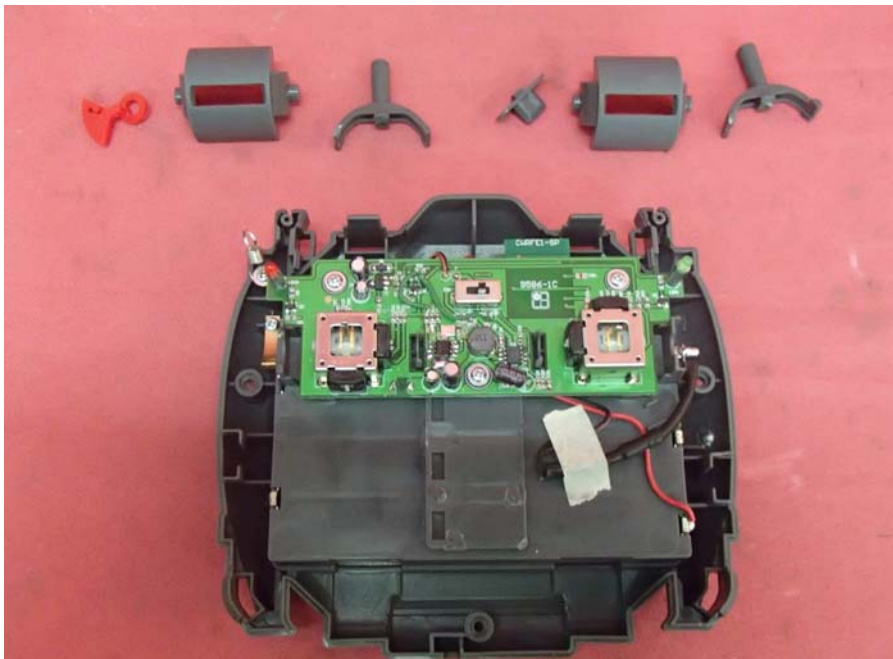

INTERTEK TESTING SERVICE

Report No.: HK13020722-1(R1)

Equipment Photographs

Model: 44438TX

(Internal)

INTERTEK TESTING SERVICE

Report No.: HK13020722-1(R1)

Equipment Photographs

Model: 44438TX

(Internal)

INTERTEK TESTING SERVICE

Report No.: HK13020722-1(R1)

Equipment Photographs

Model: 44438TX

(Internal)

INTERTEK TESTING SERVICE

Report No.: HK13020722-1(R1)

Equipment Photographs

Model: 44438TX

(Internal)

INTERTEK TESTING SERVICE

Report No.: HK13020722-1(R1)

Equipment Photographs

Model: 44438TX