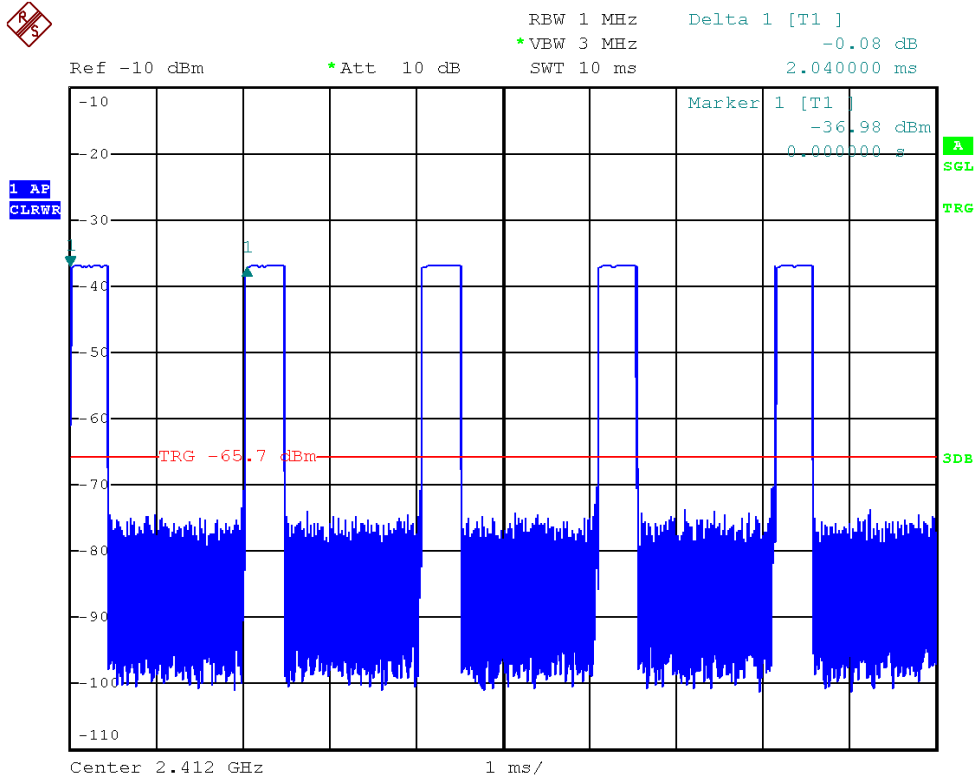

INTERTEK TESTING SERVICES

Report No.: HK13020722-1(R1)

Sample No.: 3/3

Average Factor

INTERTEK TESTING SERVICES

Report No.: HK13020722-1(R1)

Sample No.: 3/3

Average Factor