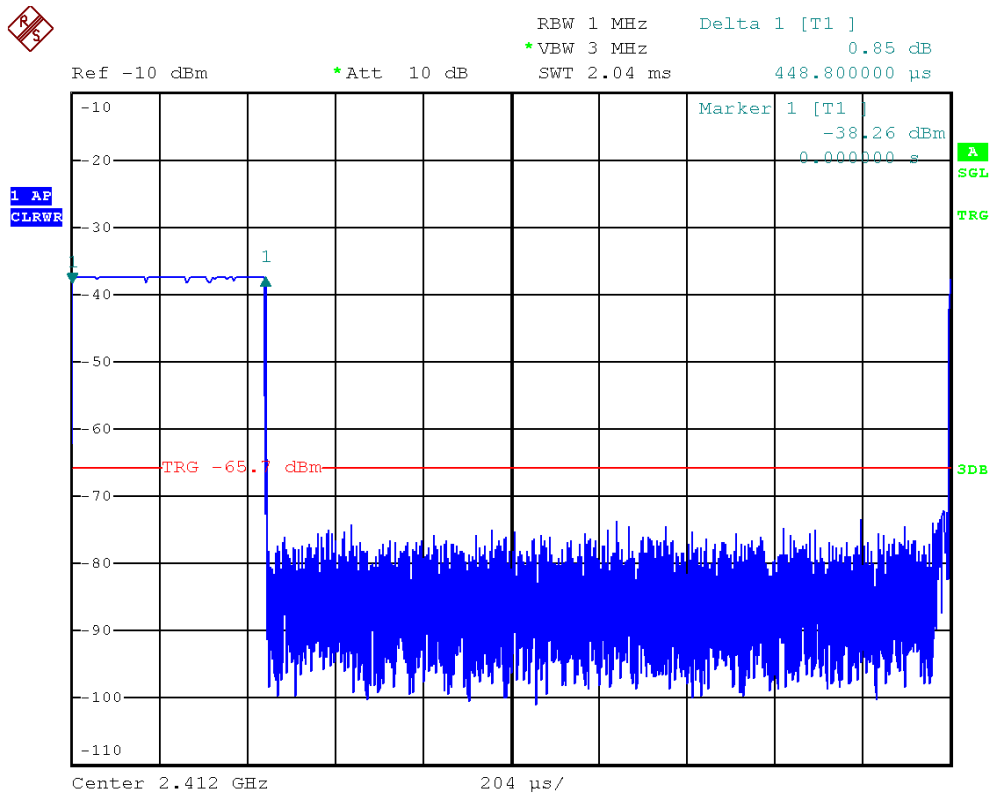

INTERTEK TESTING SERVICES

Report No.: HK13020722-1(R1)

Sample No.: 3/3

Average Factor

INTERTEK TESTING SERVICES

Report No.: HK13020722-1(R1)

Sample No.: 3/3

Average Factor