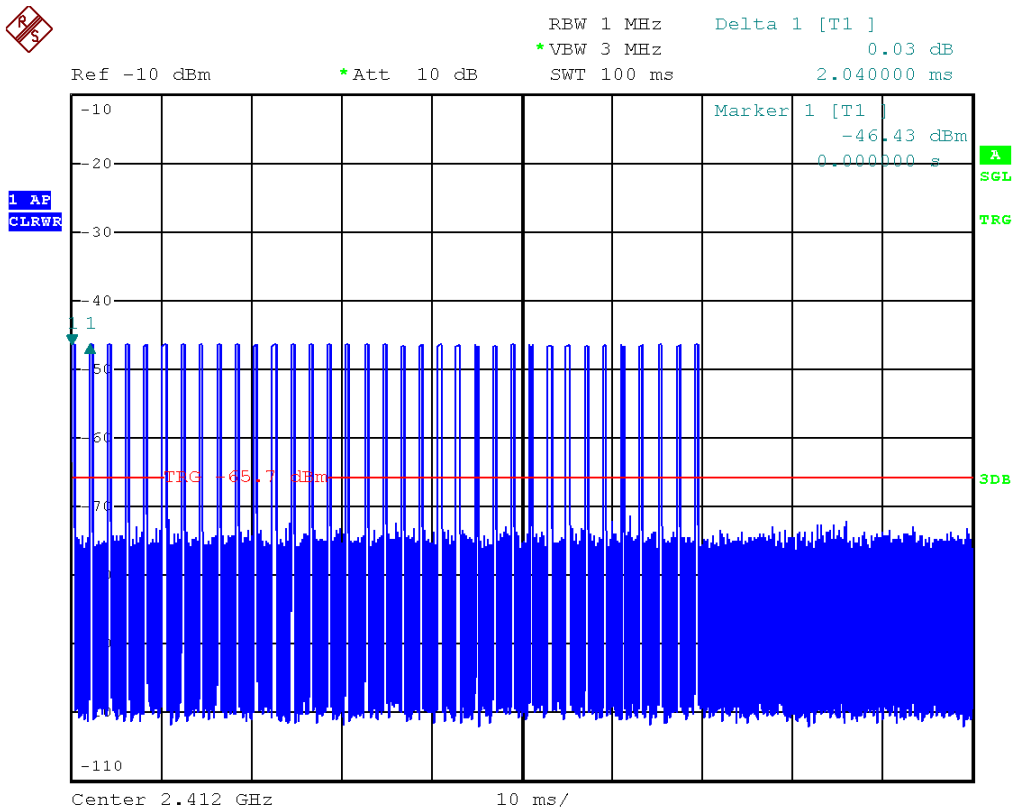

INTERTEK TESTING SERVICES

Report No.: HK13020722-1(R1)

Sample No.: 3/3

Average Factor

INTERTEK TESTING SERVICES

Report No.: HK13020722-1(R1)

Sample No.: 3/3

Average Factor