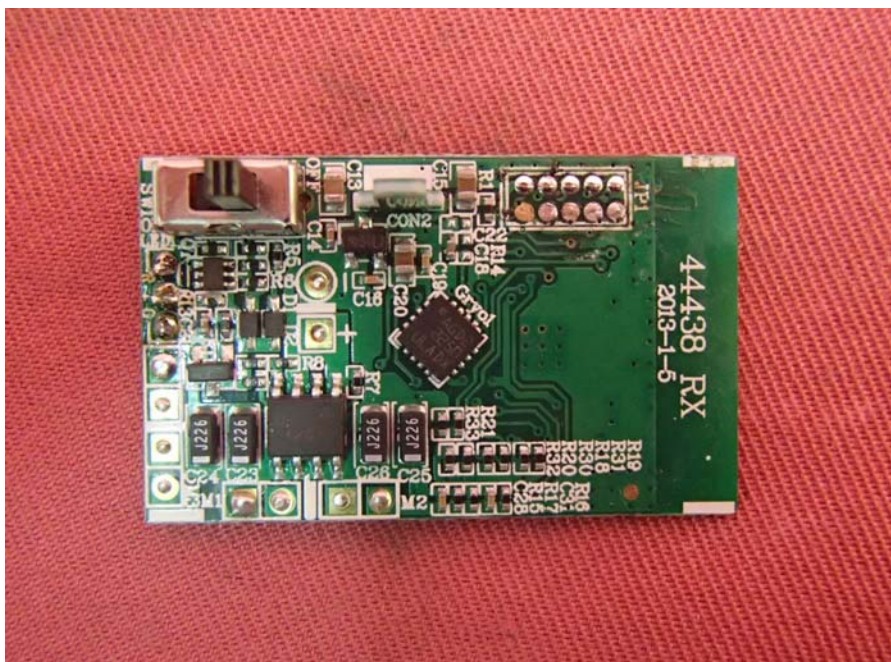

INTERTEK TESTING SERVICE

Report No.: HK13020722-3

Equipment Photographs

Model: 44438RX

(Internal)

INTERTEK TESTING SERVICE

Report No.: HK13020722-3

Equipment Photographs

Model: 44438RX

(Internal)

INTERTEK TESTING SERVICE

Report No.: HK13020722-3

Equipment Photographs

Model: 44438RX

(Internal)