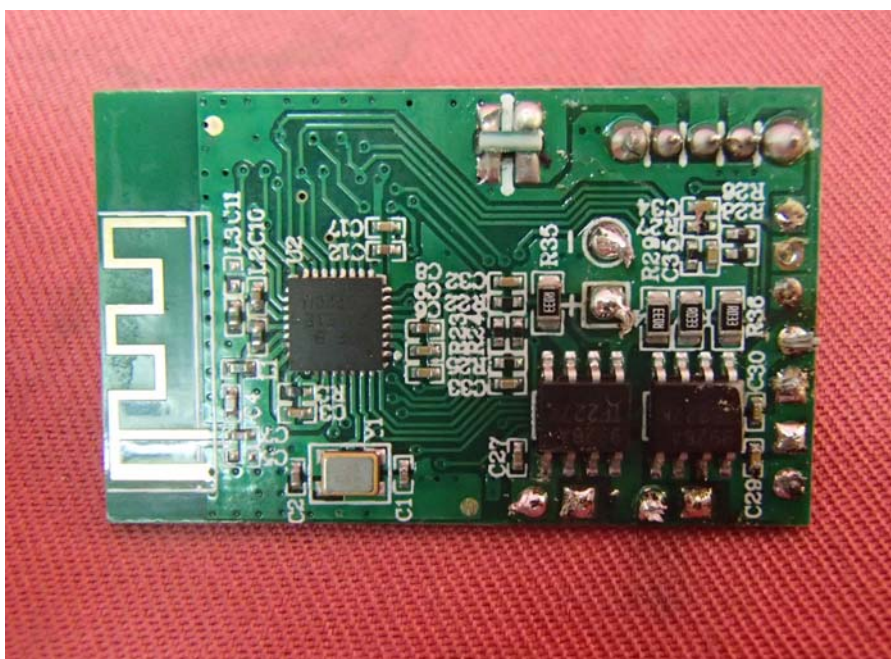

INTERTEK TESTING SERVICE

Report No.: HK13020722-3

Equipment Photographs

Model: 44438RX

(Internal)

INTERTEK TESTING SERVICE

Report No.: HK13020722-3

Equipment Photographs

Model: 44438RX

(Internal)

INTERTEK TESTING SERVICE

Report No.: HK13020722-3

Equipment Photographs

Model: 44438RX

(Internal)