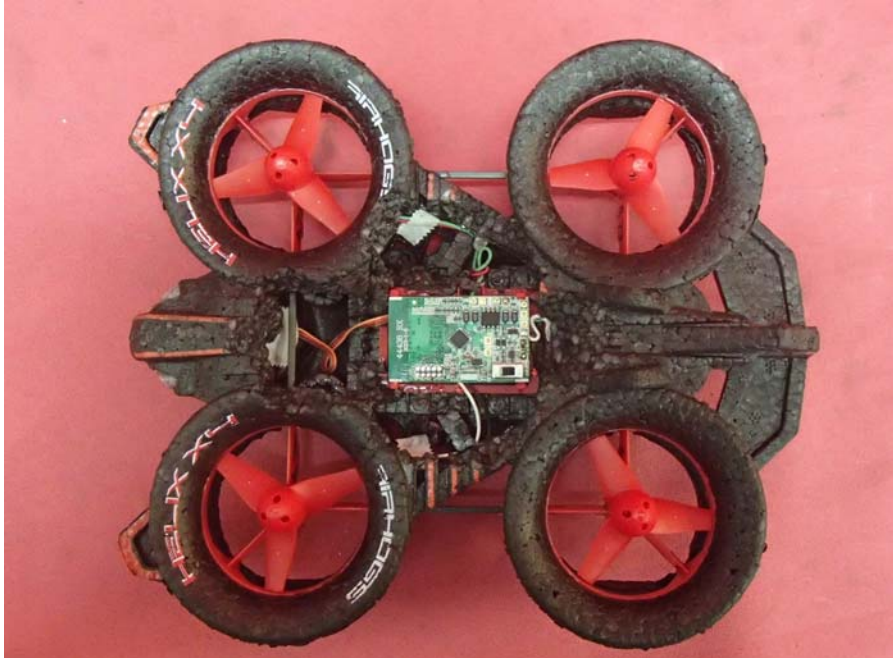

INTERTEK TESTING SERVICE

Report No.: HK13020722-3

Equipment Photographs

Model: 44438RX

(Internal)

INTERTEK TESTING SERVICE

Report No.: HK13020722-3

Equipment Photographs

Model: 44438RX

(Internal)

INTERTEK TESTING SERVICE

Report No.: HK13020722-3

Equipment Photographs

Model: 44438RX

(Internal)