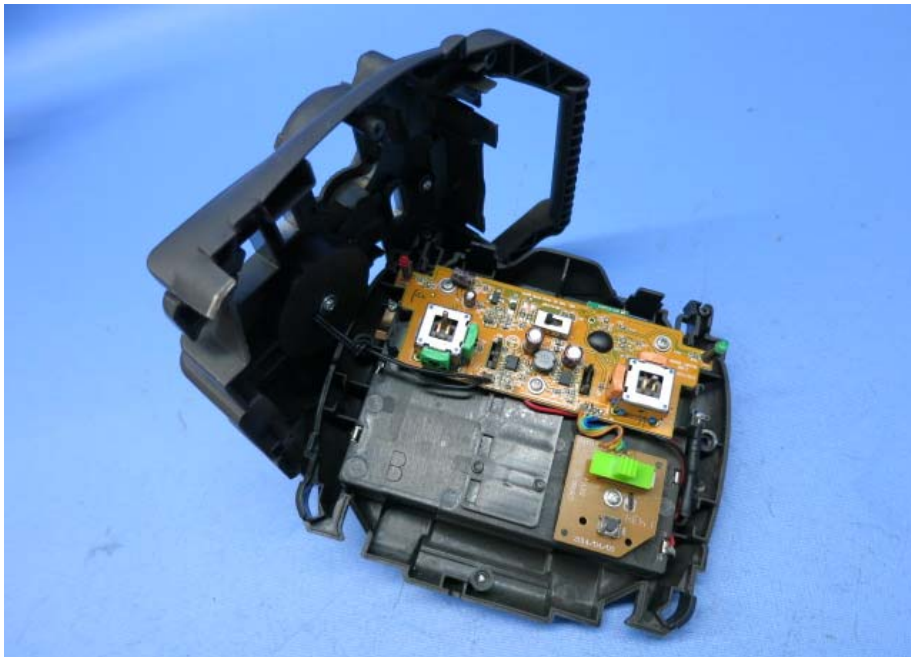

INTERTEK TESTING SERVICE

Report No.: 15030676HKG-001

Equipment Photographs

Model : 44438M04TX

(Internal)

INTERTEK TESTING SERVICE

Report No.: 15030676HKG-001

Equipment Photographs

Model : 44438M04TX

(Internal)

INTERTEK TESTING SERVICE

Report No.: 15030676HKG-001

Equipment Photographs

Model : 44438M04TX

(Internal)

INTERTEK TESTING SERVICE

Report No.: 15030676HKG-001

Equipment Photographs

Model : 44438M04TX

(Internal)

INTERTEK TESTING SERVICE

Report No.: 15030676HKG-001

Equipment Photographs

Model : 44438M04TX