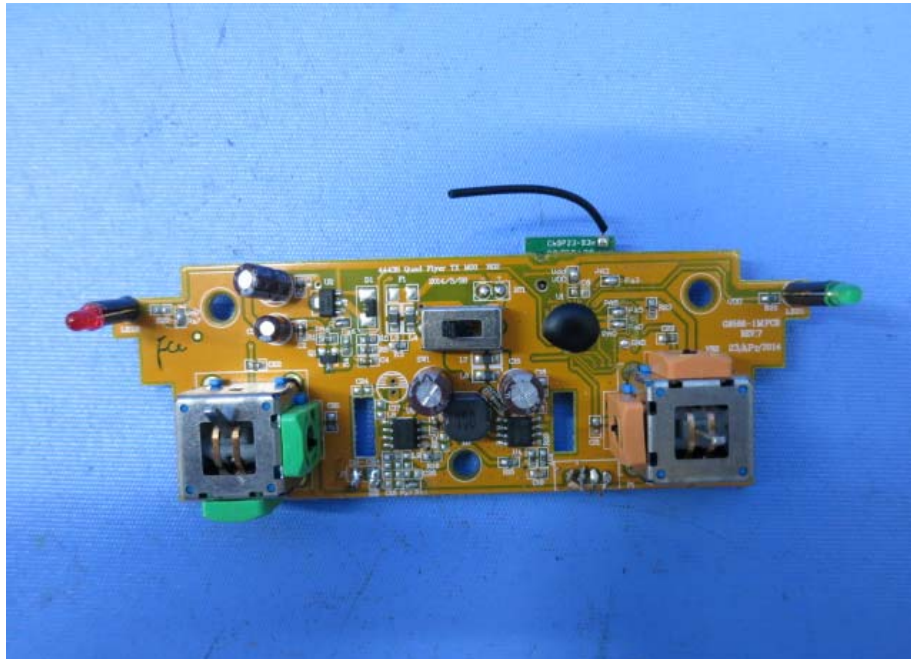

INTERTEK TESTING SERVICE

Report No.: 15030676HKG-001

Equipment Photographs

Model : 44438M04TX

(Internal)

INTERTEK TESTING SERVICE

Report No.: 15030676HKG-001

Equipment Photographs

Model : 44438M04TX

(Internal)

INTERTEK TESTING SERVICE

Report No.: 15030676HKG-001

Equipment Photographs

Model : 44438M04TX

(Internal)

INTERTEK TESTING SERVICE

Report No.: 15030676HKG-001

Equipment Photographs

Model : 44438M04TX

(Internal)

INTERTEK TESTING SERVICE

Report No.: 15030676HKG-001

Equipment Photographs

Model : 44438M04TX