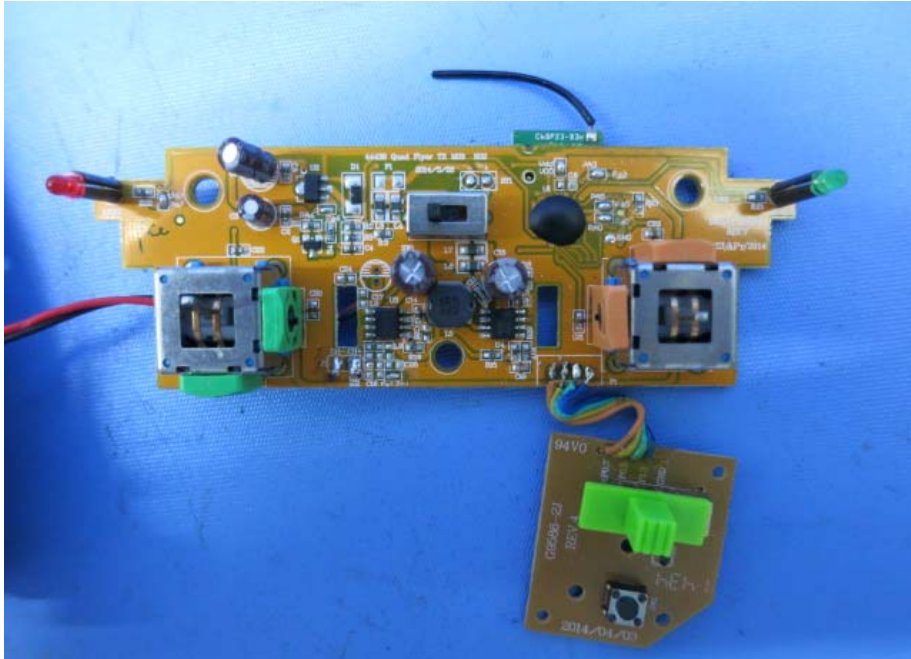

INTERTEK TESTING SERVICE

Report No.: 15030676HKG-001

Equipment Photographs

Model : 44438M04TX

(Internal)

INTERTEK TESTING SERVICE

Report No.: 15030676HKG-001

Equipment Photographs

Model : 44438M04TX

(Internal)

INTERTEK TESTING SERVICE

Report No.: 15030676HKG-001

Equipment Photographs

Model : 44438M04TX

(Internal)

INTERTEK TESTING SERVICE

Report No.: 15030676HKG-001

Equipment Photographs

Model : 44438M04TX

(Internal)

INTERTEK TESTING SERVICE

Report No.: 15030676HKG-001

Equipment Photographs

Model : 44438M04TX