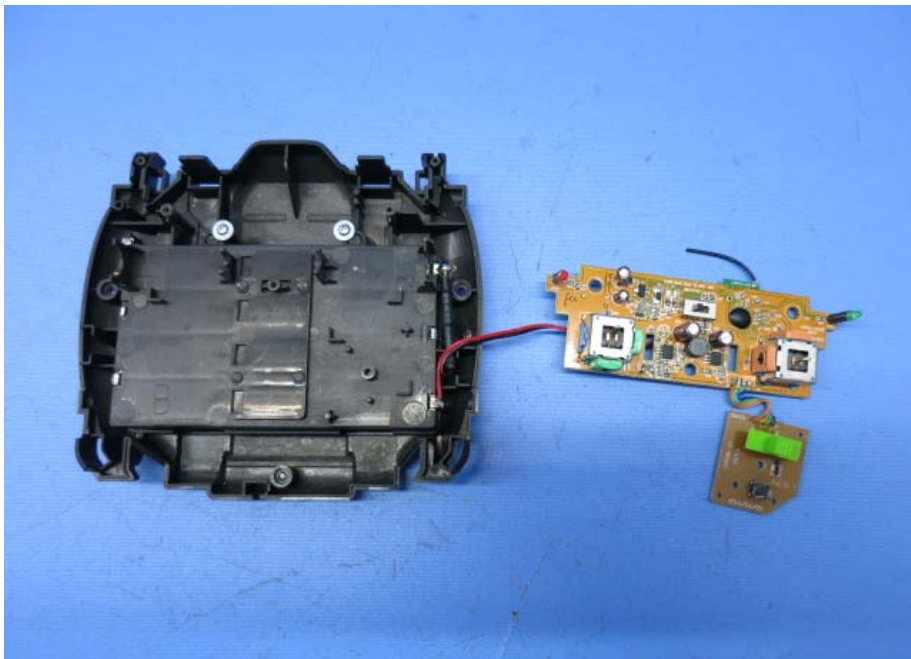

INTERTEK TESTING SERVICE

Report No.: 15030676HKG-001

Equipment Photographs

Model : 44438M04TX

(Internal)

INTERTEK TESTING SERVICE

Report No.: 15030676HKG-001

Equipment Photographs

Model : 44438M04TX

(Internal)

INTERTEK TESTING SERVICE

Report No.: 15030676HKG-001

Equipment Photographs

Model : 44438M04TX

(Internal)

INTERTEK TESTING SERVICE

Report No.: 15030676HKG-001

Equipment Photographs

Model : 44438M04TX

(Internal)

INTERTEK TESTING SERVICE

Report No.: 15030676HKG-001

Equipment Photographs

Model : 44438M04TX