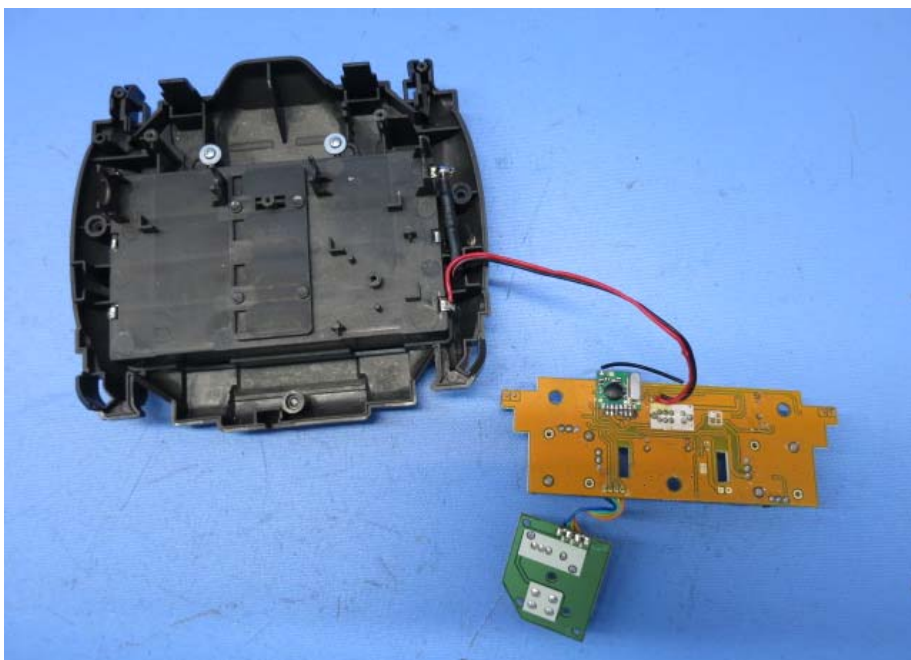

Model : 44438M04TX

(Internal)

INTERTEK TESTING SERVICE

Report No.: 15030676HKG-001

Equipment Photographs

Model : 44438M04TX

(Internal)

INTERTEK TESTING SERVICE

Report No.: 15030676HKG-001

Equipment Photographs

Model : 44438M04TX

(Internal)

INTERTEK TESTING SERVICE

Report No.: 15030676HKG-001

Equipment Photographs

Model : 44438M04TX