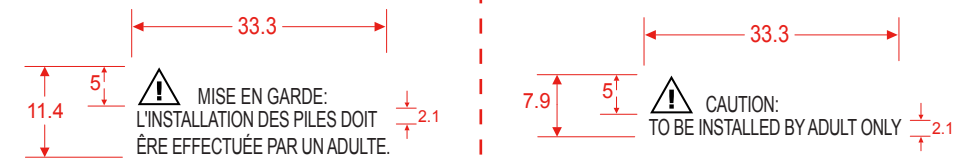

©SPIN MASTER LTD  
ALL RIGHTS RESERVED.  
MADE IN CHINA  
ITEM: 44438

⚠ MISE EN GARDE:  
L'INSTALLATION DES PILES DOIT  
ÊTRE EFFECTUÉE PAR UN ADULTE.

⚠ CAUTION:  
TO BE INSTALLED BY ADULT ONLY

SPIN MASTER LTD., 450 FRONT STREET WEST, TORONTO, ON M5V 1B6 CANADA.

SPIN MASTER INTERNATIONAL, S.A.R.L., 16 AVENUE PASTEUR, L-2310, LUXEMBOURG

FCC ID: PQN44438M04TX2G4

Standard Scale 200%

IC: 4438B-44438M04TX  
SPIN MASTER LTD.  
MODEL: 44438M04TX  
CAN ICES-3(B)/NMB-3(B)