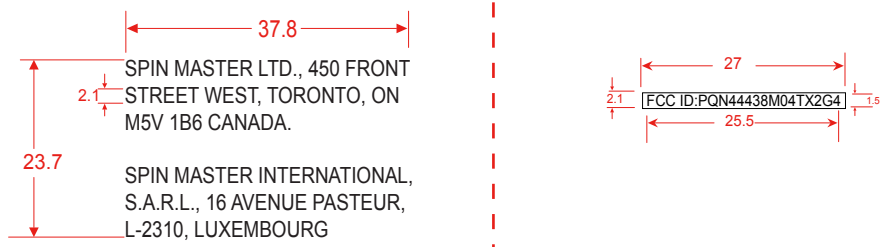

©SPIN MASTER LTD  
ALL RIGHTS RESERVED.  
MADE IN CHINA  
ITEM: 44438

⚠ MISE EN GARDE:  
L'INSTALLATION DES PILES DOIT  
ÊTRE EFFECTUÉE PAR UN ADULTE.

⚠ CAUTION:  
TO BE INSTALLED BY ADULT ONLY

SPIN MASTER LTD., 450 FRONT STREET WEST, TORONTO, ON M5V 1B6 CANADA.

SPIN MASTER INTERNATIONAL, S.A.R.L., 16 AVENUE PASTEUR, L-2310, LUXEMBOURG

FCC ID: PQN44438M04TX2G4

Standard Scale 200%

IC: 4438B-44438M04TX  
SPIN MASTER LTD.  
MODEL: 44438M04TX  
CAN ICES-3(B)/NMB-3(B)