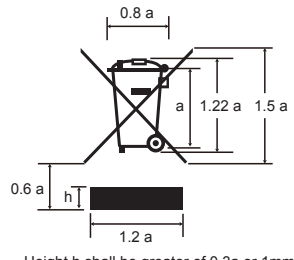

Standard Scale 200%