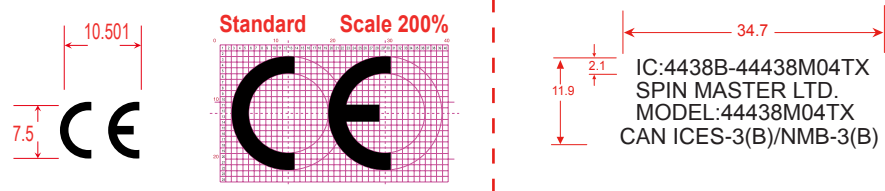

©SPIN MASTER LTD  
ALL RIGHTS RESERVED.  
MADE IN CHINA  
ITEM: 44438

⚠ MISE EN GARDE:  
L'INSTALLATION DES PILES DOIT  
ÊTRE EFFECTUÉE PAR UN ADULTE.

⚠ CAUTION:  
TO BE INSTALLED BY ADULT ONLY

SPIN MASTER LTD., 450 FRONT STREET WEST, TORONTO, ON M5V 1B6 CANADA.

SPIN MASTER INTERNATIONAL, S.A.R.L., 16 AVENUE PASTEUR, L-2310, LUXEMBOURG

FCC ID: PQN44438M04TX2G4

Standard Scale 200%

IC: 4438B-44438M04TX  
SPIN MASTER LTD.  
MODEL: 44438M04TX  
CAN ICES-3(B)/NMB-3(B)