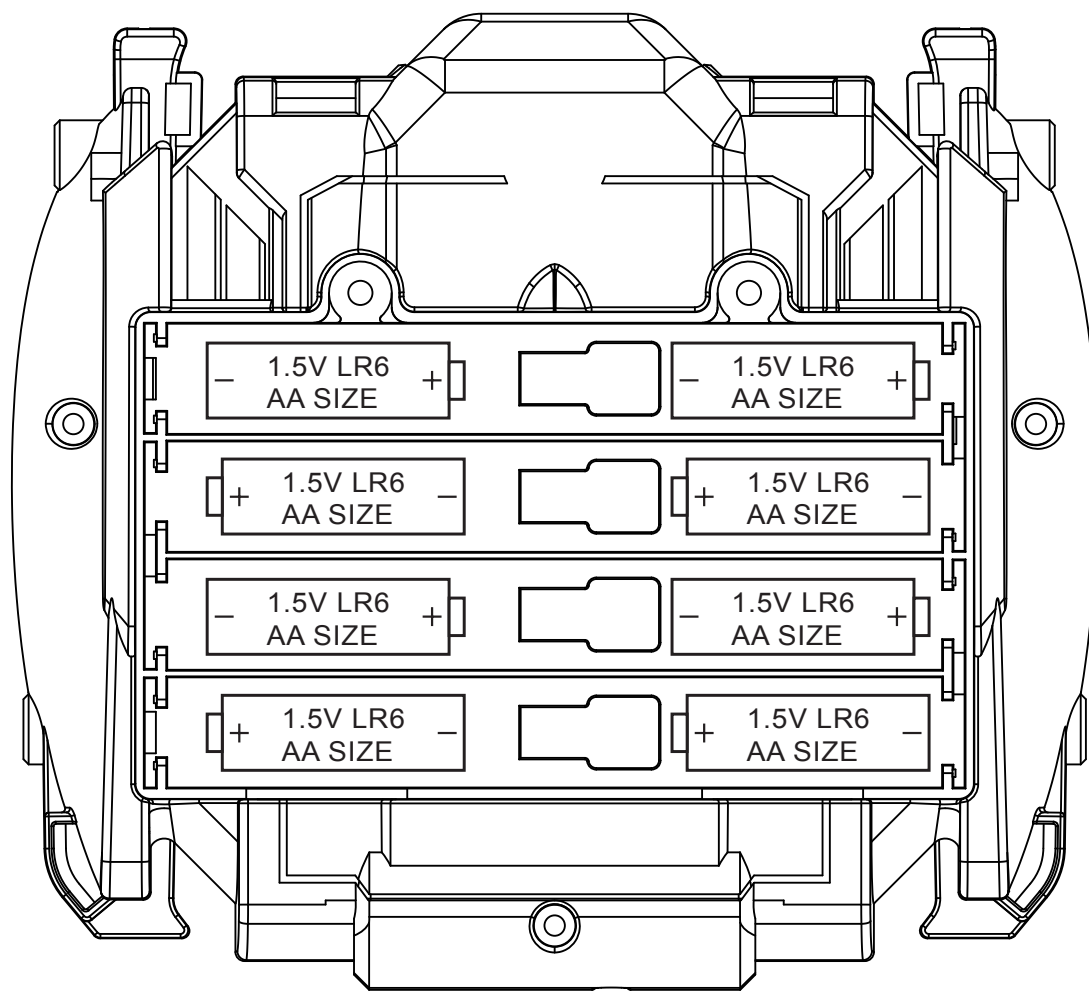

SPIN MASTER INTERNATIONAL, S.A.R.L., 16 AVENUE PASTEUR, L-2310, LUXEMBOURG

FCC ID: PQN44438M04TX2G4

Standard Scale 200%

IC: 4438B-44438M04TX  
SPIN MASTER LTD.  
MODEL: 44438M04TX  
CAN ICES-3(B)/NMB-3(B)

Standard Scale 200%

Standard Scale 100%