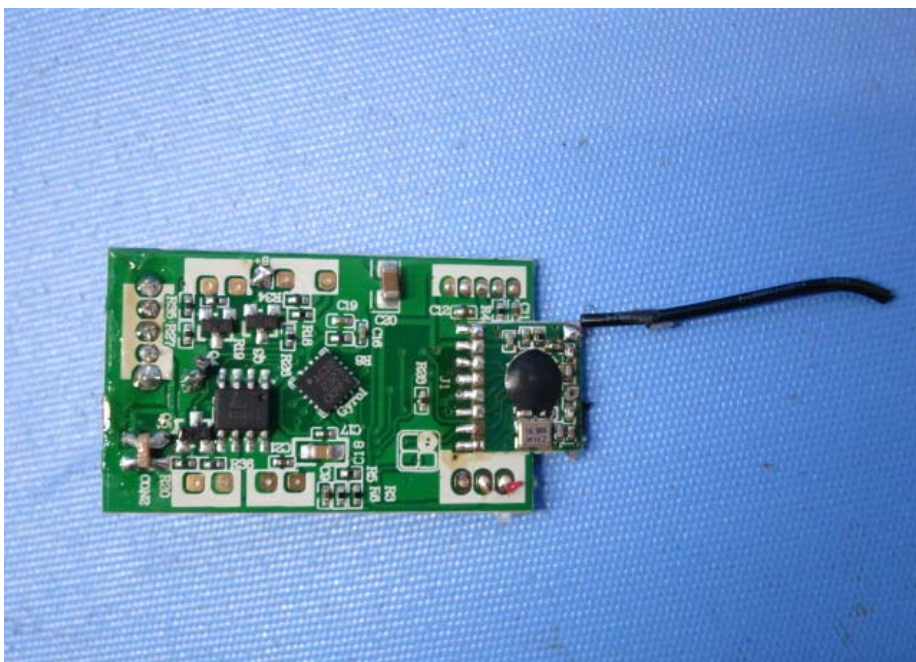

INTERTEK TESTING SERVICE

Report No.: 15030676HKG-003

Equipment Photographs

Model : 44438M04RX

(Internal)

INTERTEK TESTING SERVICE

Report No.: 15030676HKG-003

Equipment Photographs

Model : 44438M04RX

(Internal)

INTERTEK TESTING SERVICE

Report No.: 15030676HKG-003

Equipment Photographs

Model : 44438M04RX

(Internal)

INTERTEK TESTING SERVICE