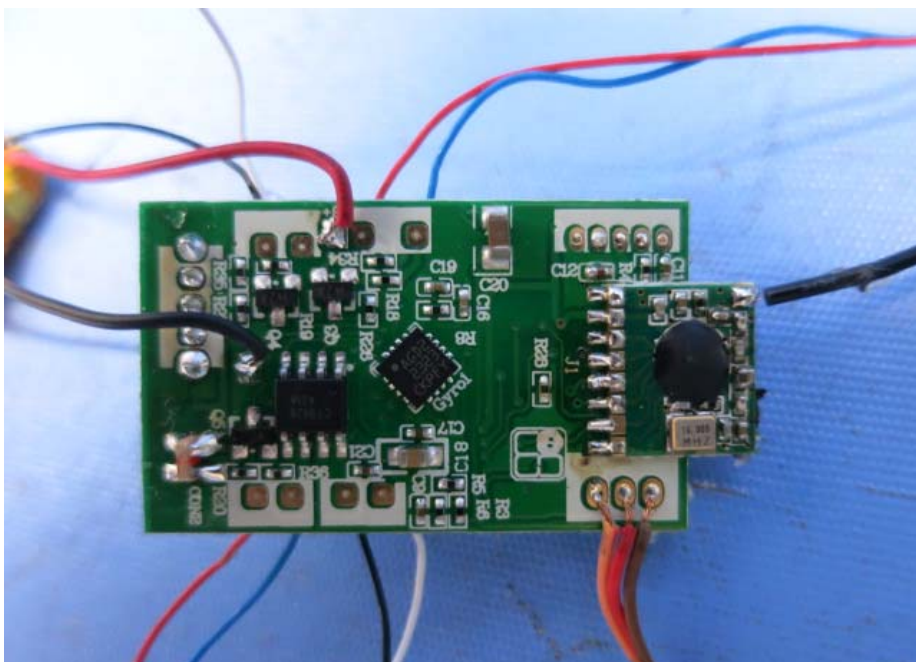

INTERTEK TESTING SERVICE

Report No.: 15030676HKG-003

Equipment Photographs

Model : 44438M04RX

(Internal)

INTERTEK TESTING SERVICE

Report No.: 15030676HKG-003

Equipment Photographs

Model : 44438M04RX

(Internal)

INTERTEK TESTING SERVICE

Report No.: 15030676HKG-003

Equipment Photographs

Model : 44438M04RX

(Internal)

INTERTEK TESTING SERVICE