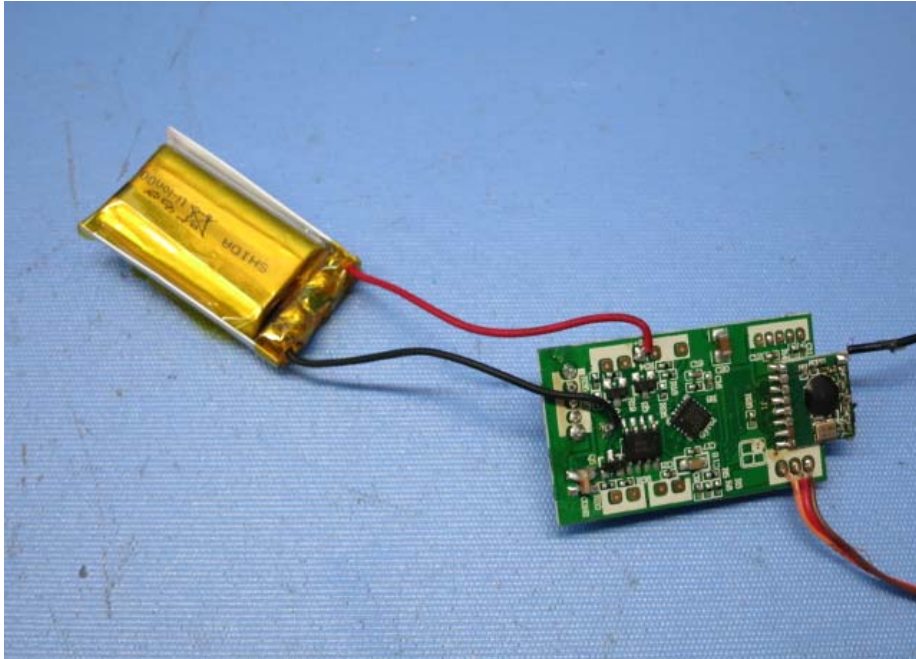

Model : 44438M04RX

(Internal)

INTERTEK TESTING SERVICE

Report No.: 15030676HKG-003

Equipment Photographs

Model : 44438M04RX

(Internal)

INTERTEK TESTING SERVICE