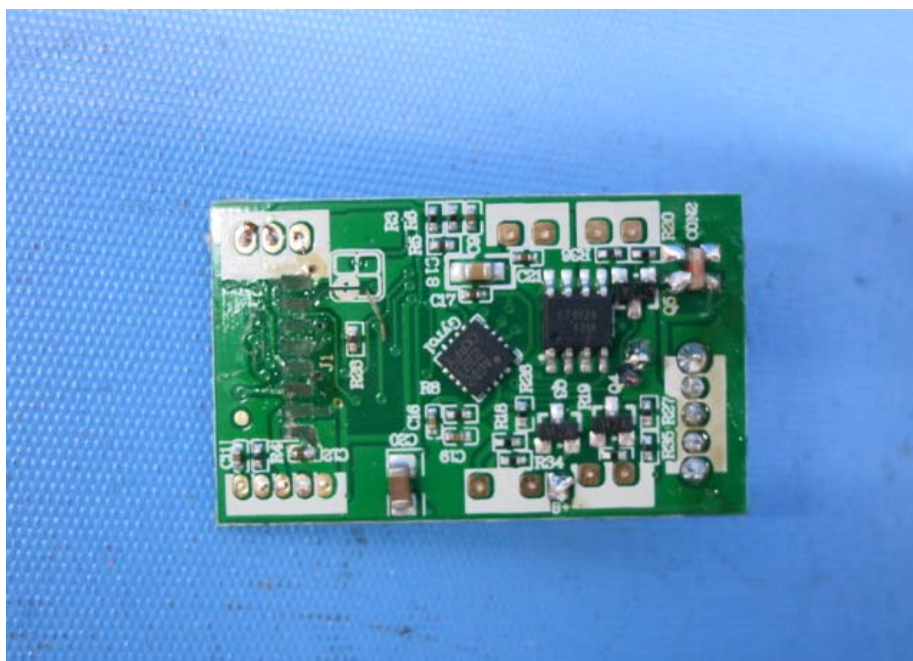

Model : 44438M04RX

(Internal)

INTERTEK TESTING SERVICE

Report No.: 15030676HKG-003

Equipment Photographs

Model : 44438M04RX

(Internal)

INTERTEK TESTING SERVICE

Report No.: 15030676HKG-003

Equipment Photographs

Model : 44438M04RX

(Internal)

INTERTEK TESTING SERVICE

Report No.: 15030676HKG-003

Equipment Photographs

Model : 44438M04RX