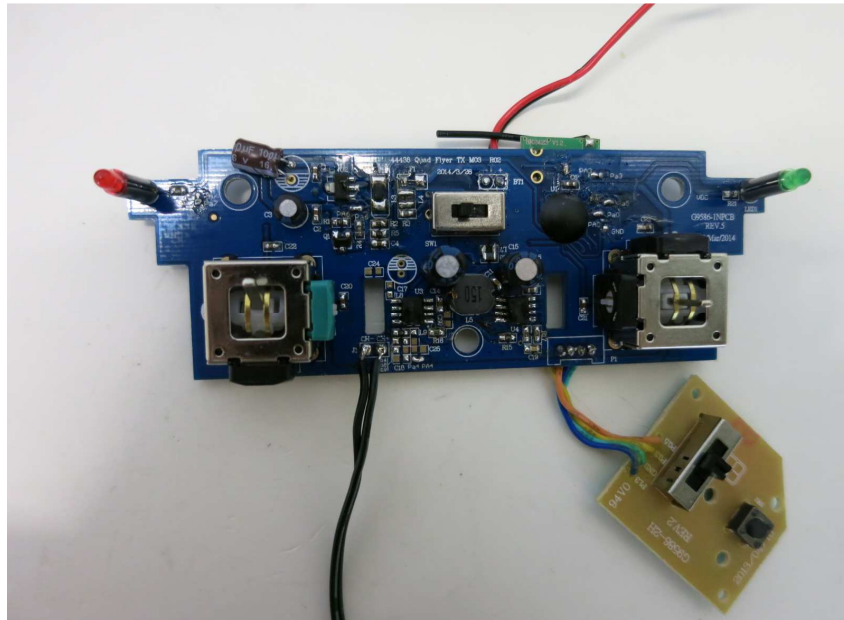

# INTERTEK TESTING SERVICE

---

Report No.: 14040701HKG-001

## Equipment Photographs

Model : 44438M03TX

(Internal)

---