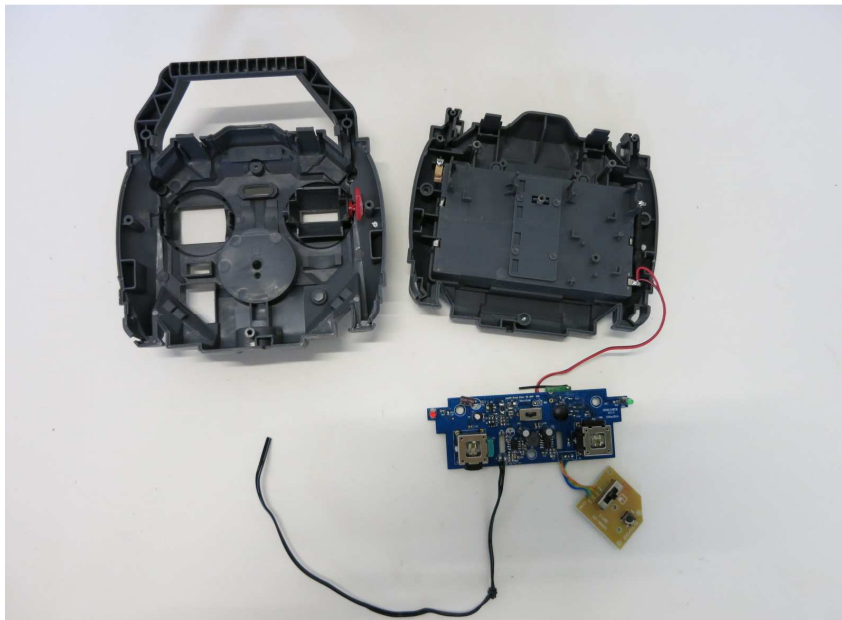

---

**INTERTEK TESTING SERVICE**

Report No.: 14040701HKG-001

**Equipment Photographs**

**Model : 44438M03TX**

**(Internal)**

---