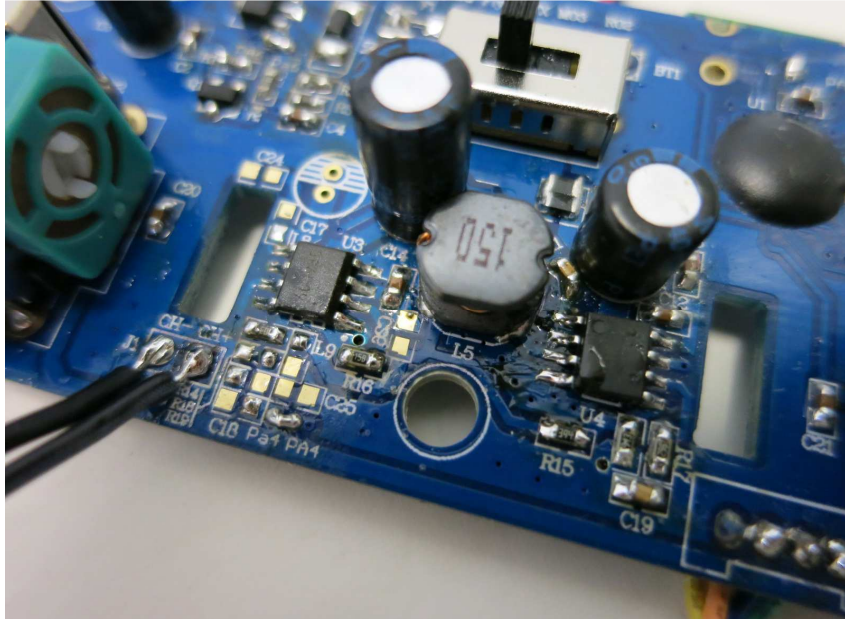

INTERTEK TESTING SERVICE

Report No.: 14040701HKG-001

Equipment Photographs

Model : 44438M03TX

(Internal)