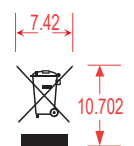

Standard Scale 200%

Standard Scale 100%

Font: Arial  
 Unit :MM