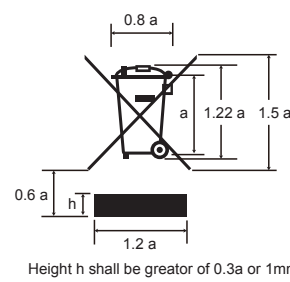

Standard Scale 200%

Standard Scale 100%

Font: Arial  
 Unit :MM