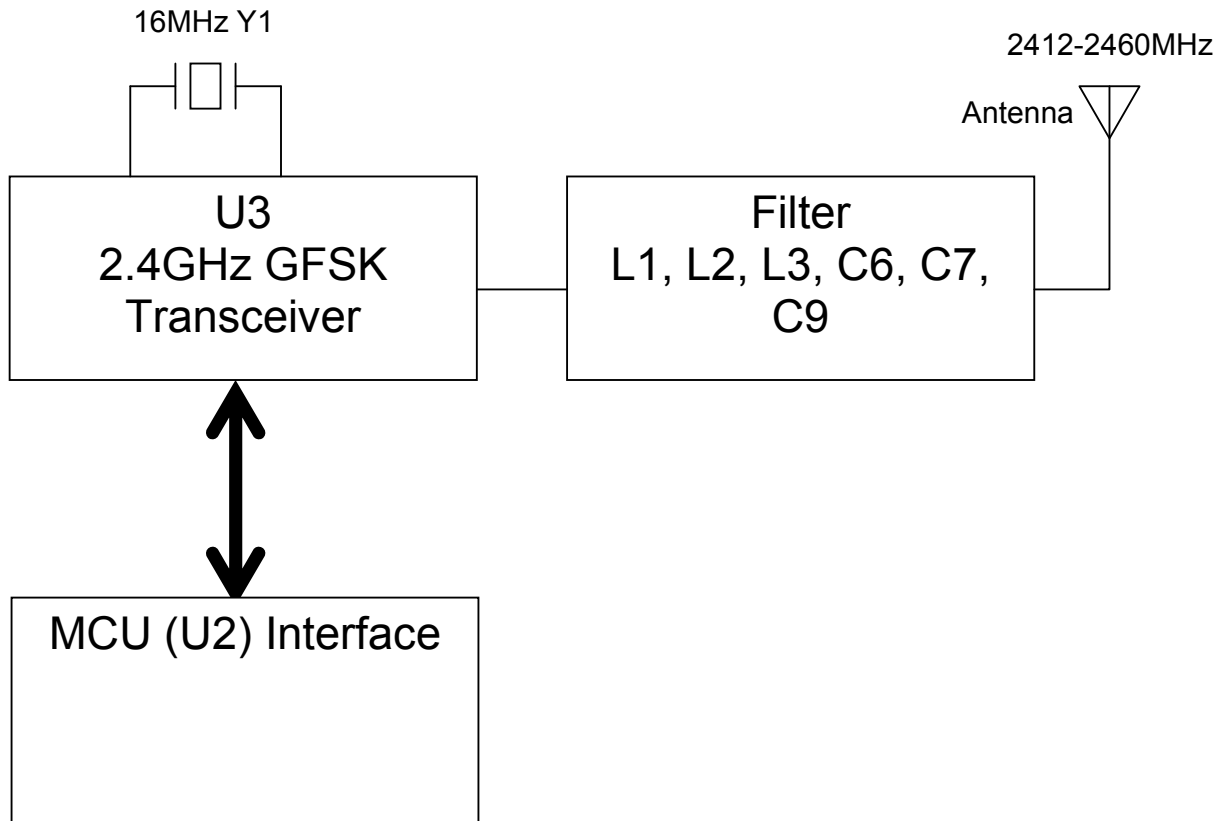

# 44438M03 RX

# (J1) 2.4GHz RF Transceiver Module Block Diagram