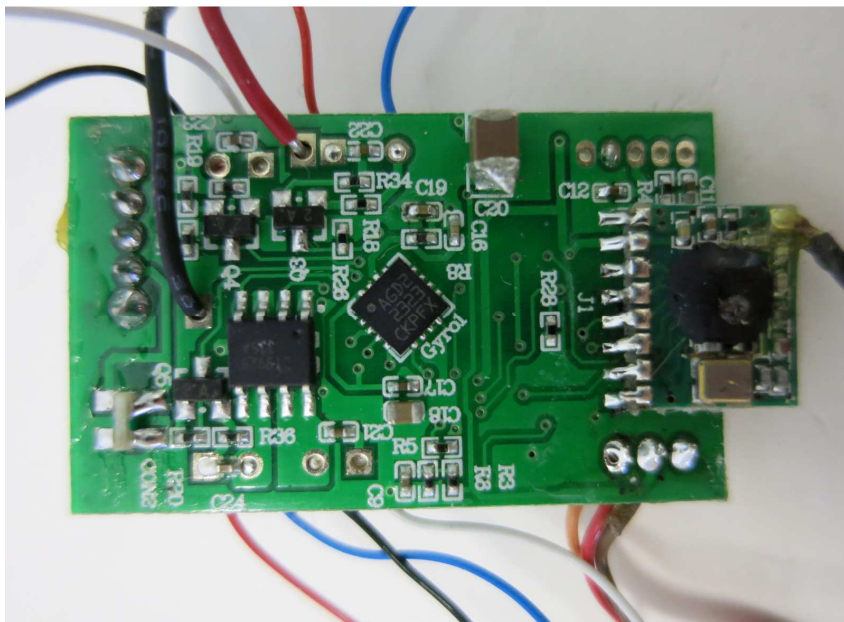

---

**INTERTEK TESTING SERVICE**

Report No.: 14040701HKG-003

**Equipment Photographs**

**Model : 44438M03RX**

**(Internal)**

---

# INTERTEK TESTING SERVICE

Report No.: 14040701HKG-003

## Equipment Photographs

Model : 44438M03RX

(Internal)

---