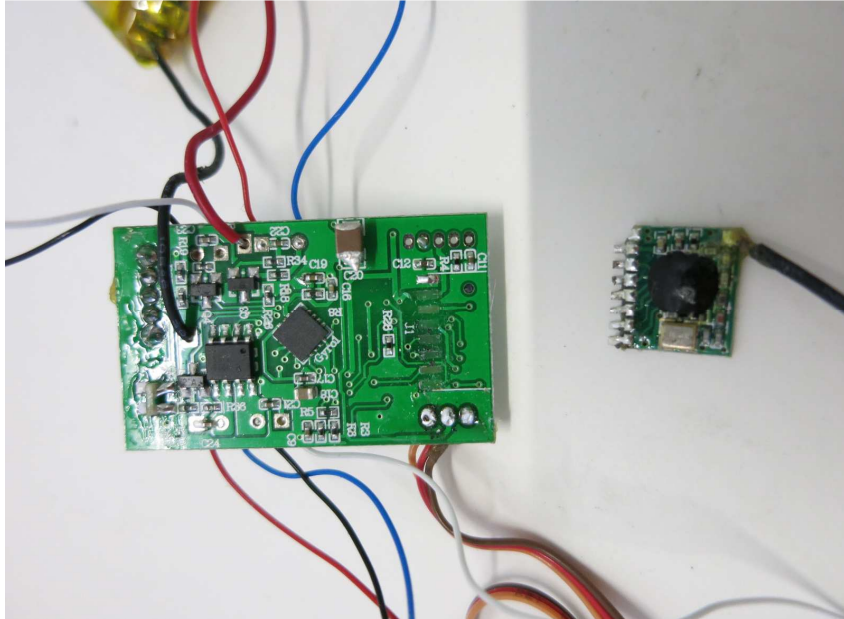

### Equipment Photographs

Model : 44438M03RX

(Internal)

---

**INTERTEK TESTING SERVICE**

Report No.: 14040701HKG-003

**Equipment Photographs**

**Model : 44438M03RX**