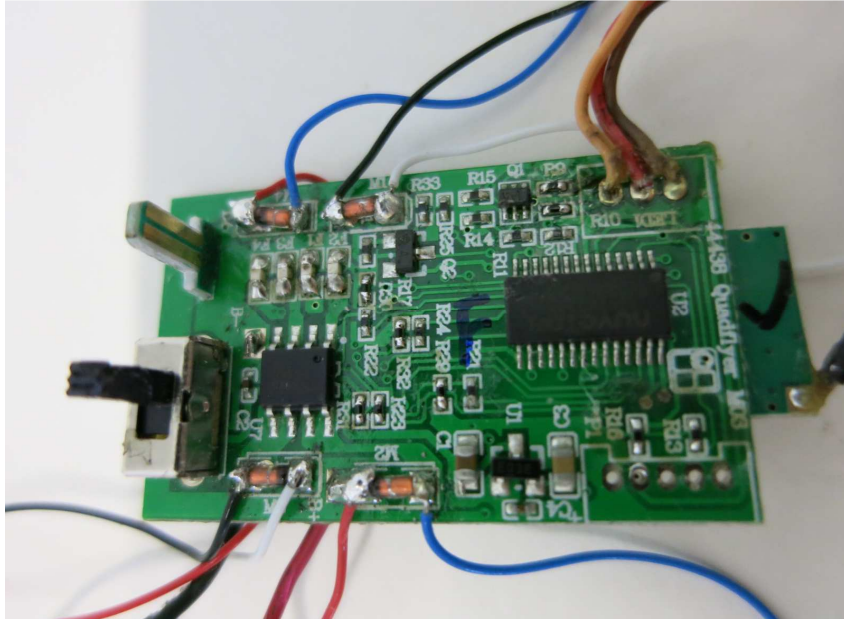

INTERTEK TESTING SERVICE

Report No.: 14040701HKG-003

Equipment Photographs

Model : 44438M03RX

(Internal)