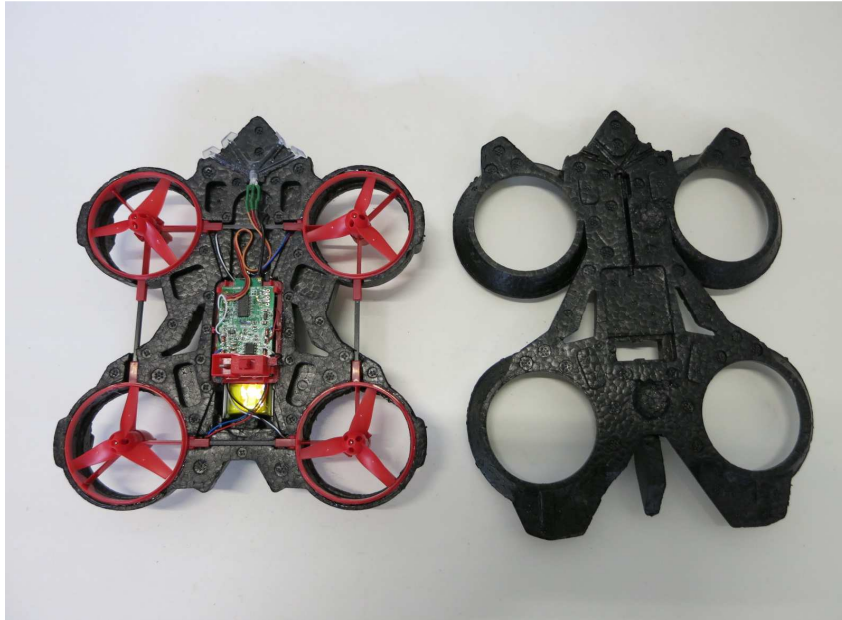

---

**INTERTEK TESTING SERVICE**

Report No.: 14040701HKG-003

**Equipment Photographs**

**Model : 44438M03RX**

**(Internal)**

---

## Equipment Photographs

Model : 44438M03RX

(Internal)

---