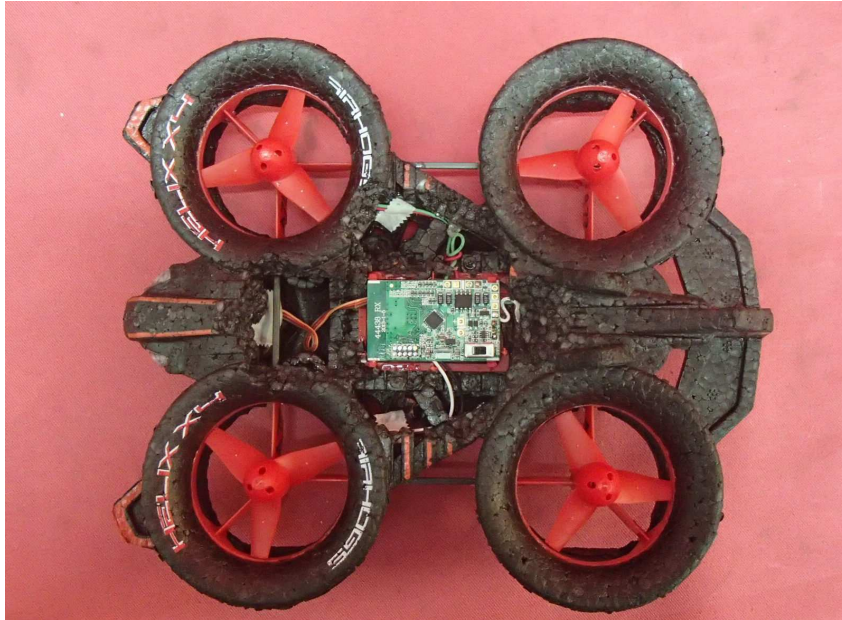

INTERTEK TESTING SERVICE

Report No.: 13050635HKG-003

Equipment Photographs

Model: 44438

(Internal)

INTERTEK TESTING SERVICE

Report No.: 13050635HKG-003

Equipment Photographs

Model: 44438

(Internal)