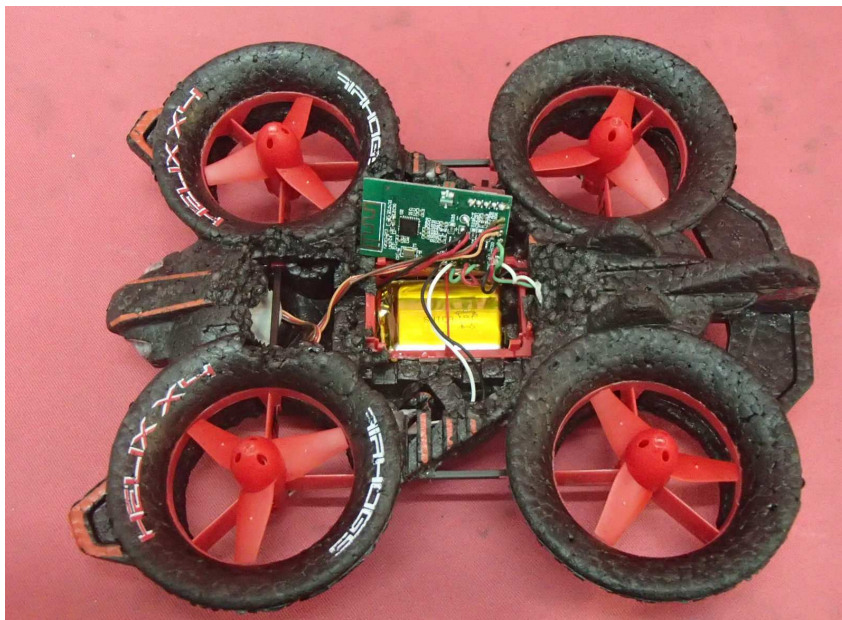

INTERTEK TESTING SERVICE

Report No.: 13050635HKG-003

Equipment Photographs

Model: 44438

(Internal)

INTERTEK TESTING SERVICE

Report No.: 13050635HKG-003

Equipment Photographs

Model: 44438

(Internal)