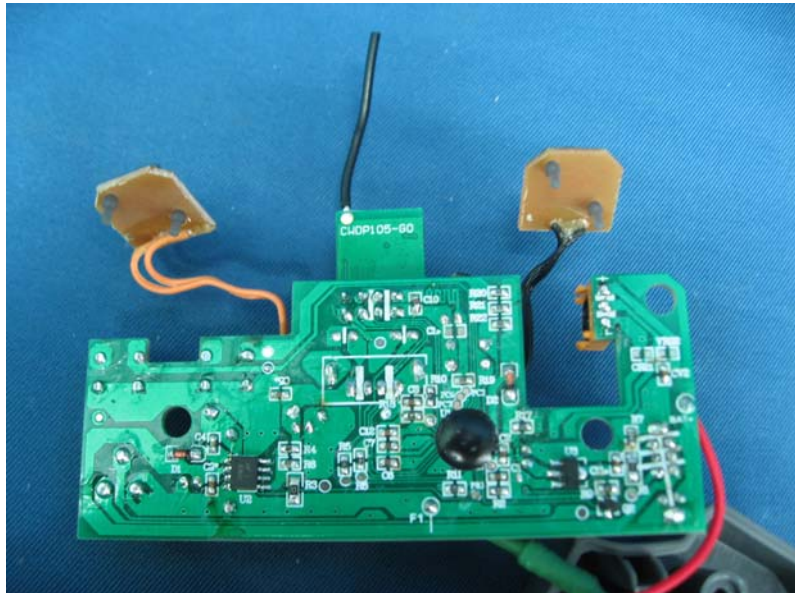

Model: 44425

(Internal)

INTERTEK TESTING SERVICE

Report No.: HK11060677-1

Equipment Photographs

Model: 44425

(Internal)

INTERTEK TESTING SERVICE

Report No.: HK11060677-1

Equipment Photographs

Model: 44425

(Internal)