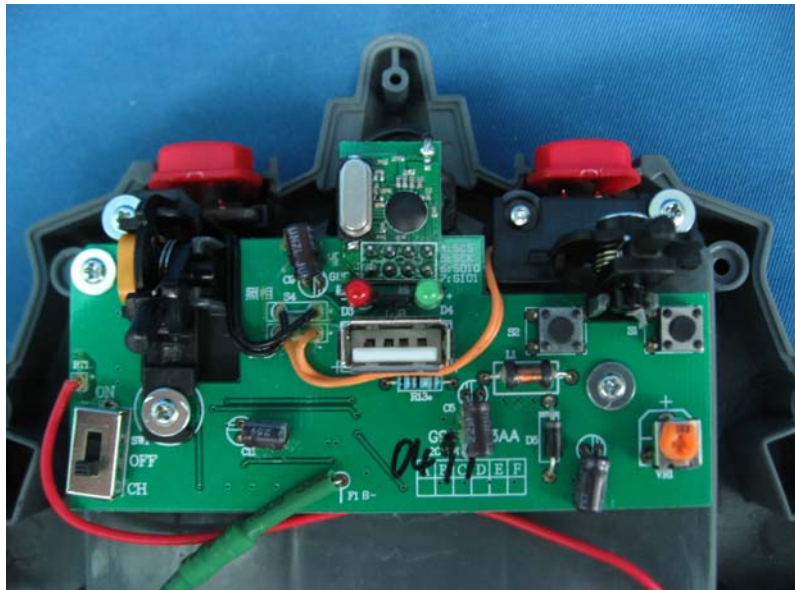

INTERTEK TESTING SERVICE

Report No.: HK11060677-1

Equipment Photographs

Model: 44425

(Internal)

INTERTEK TESTING SERVICE

Report No.: HK11060677-1

Equipment Photographs

Model: 44425

(Internal)

INTERTEK TESTING SERVICE

Report No.: HK11060677-1

Equipment Photographs

Model: 44425

(Internal)

INTERTEK TESTING SERVICE