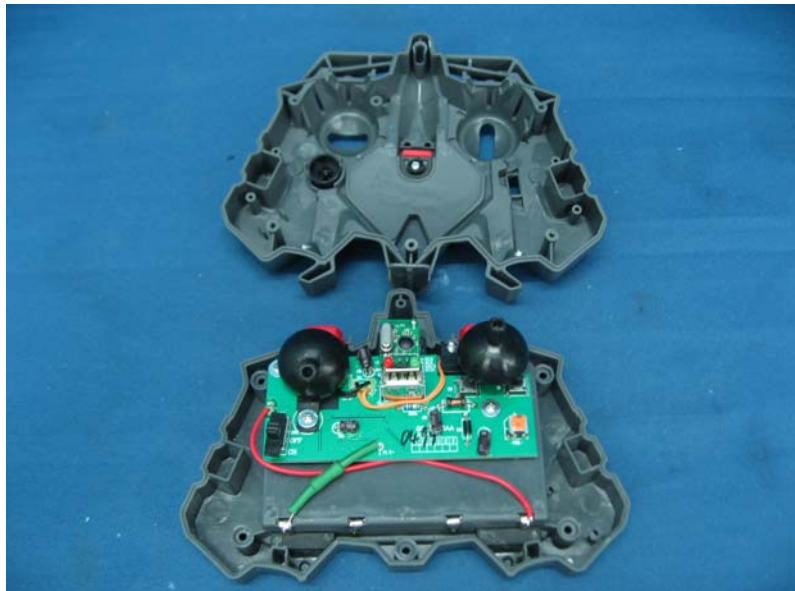

INTERTEK TESTING SERVICE

Report No.: HK11060677-1

Equipment Photographs

Model: 44425

(Internal)

INTERTEK TESTING SERVICE

Report No.: HK11060677-1

Equipment Photographs

Model: 44425

(Internal)

INTERTEK TESTING SERVICE

Report No.: HK11060677-1

Equipment Photographs

Model: 44425

(Internal)

INTERTEK TESTING SERVICE

Report No.: HK11060677-1

Equipment Photographs

Model: 44425

(Internal)