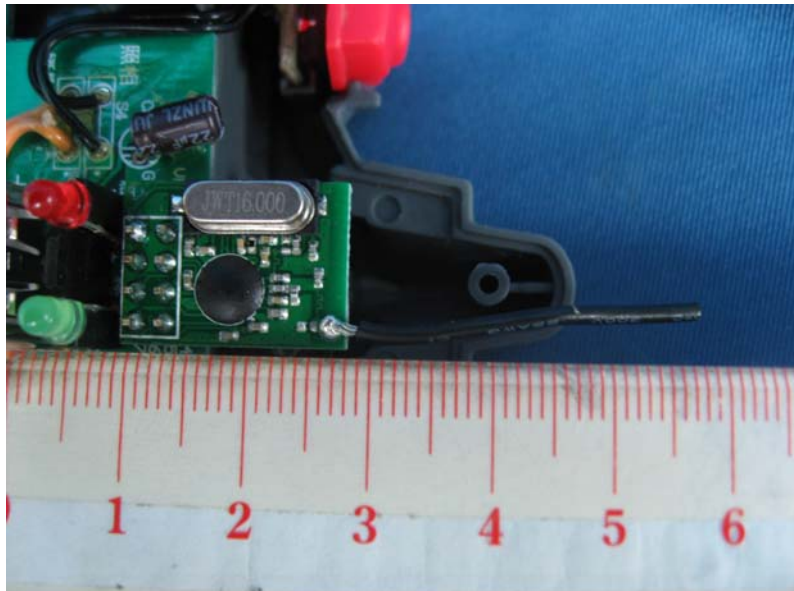

INTERTEK TESTING SERVICE

Report No.: HK11060677-1

Equipment Photographs

Model: 44425

(Internal)

INTERTEK TESTING SERVICE

Report No.: HK11060677-1

Equipment Photographs

Model: 44425

(Internal)

INTERTEK TESTING SERVICE

Report No.: HK11060677-1

Equipment Photographs

Model: 44425

(Internal)

INTERTEK TESTING SERVICE

Report No.: HK11060677-1

Equipment Photographs

Model: 44425

(Internal)