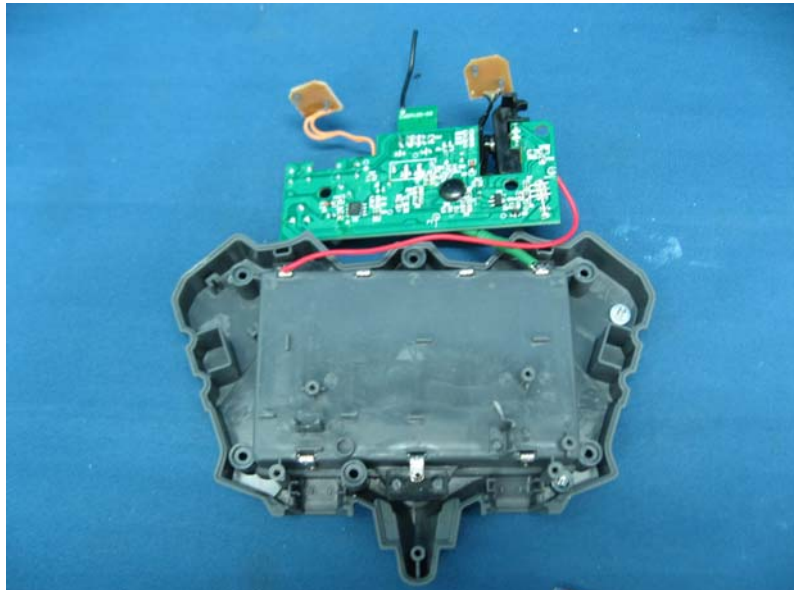

INTERTEK TESTING SERVICE

Report No.: HK11060677-1

Equipment Photographs

Model: 44425

(Internal)

INTERTEK TESTING SERVICE

Report No.: HK11060677-1

Equipment Photographs

Model: 44425

(Internal)

INTERTEK TESTING SERVICE

Report No.: HK11060677-1

Equipment Photographs

Model: 44425

(Internal)

INTERTEK TESTING SERVICE

Report No.: HK11060677-1

Equipment Photographs

Model: 44425

(Internal)