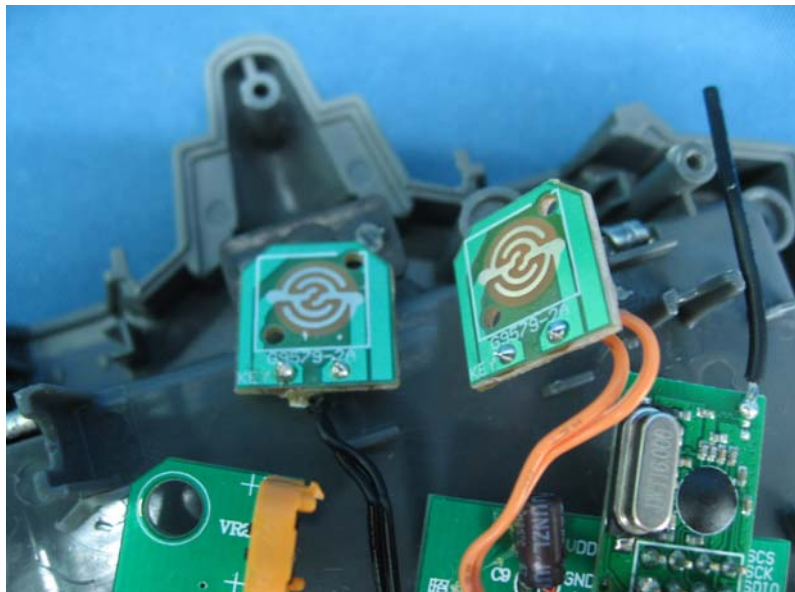

Model: 44425

(Internal)

INTERTEK TESTING SERVICE

Report No.: HK11060677-1

Equipment Photographs

Model: 44425

(Internal)

INTERTEK TESTING SERVICE